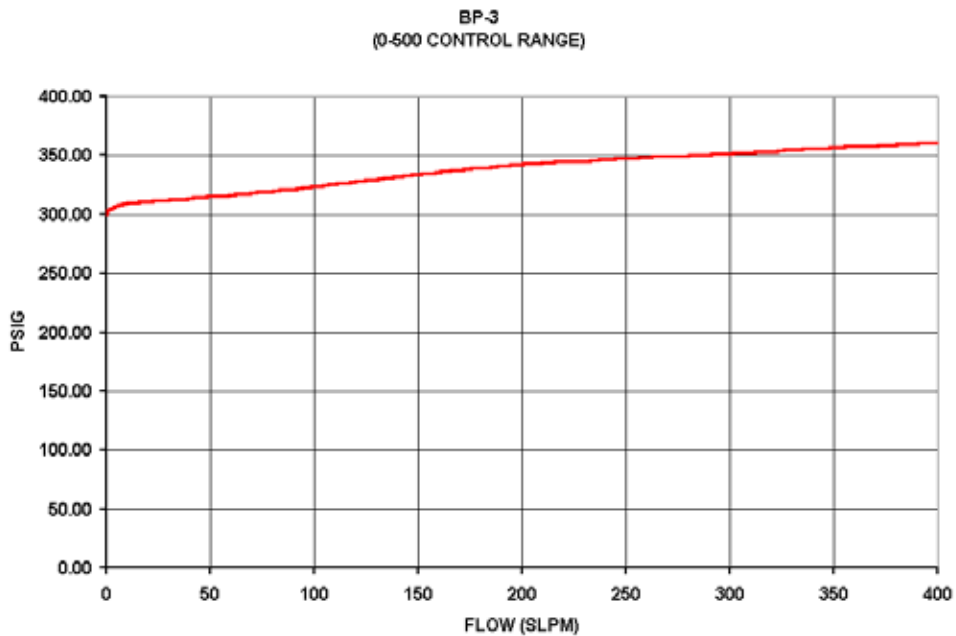

BP-3 Back Pressure Control Regulators Flow Curves

0-10 CONTROL RANGE

0-25 CONTROL RANGE

0-50 CONTROL RANGE

0-100 CONTROL RANGE

0-250 CONTROL RANGE

0-500 CONTROL RANGE

GO Regulator