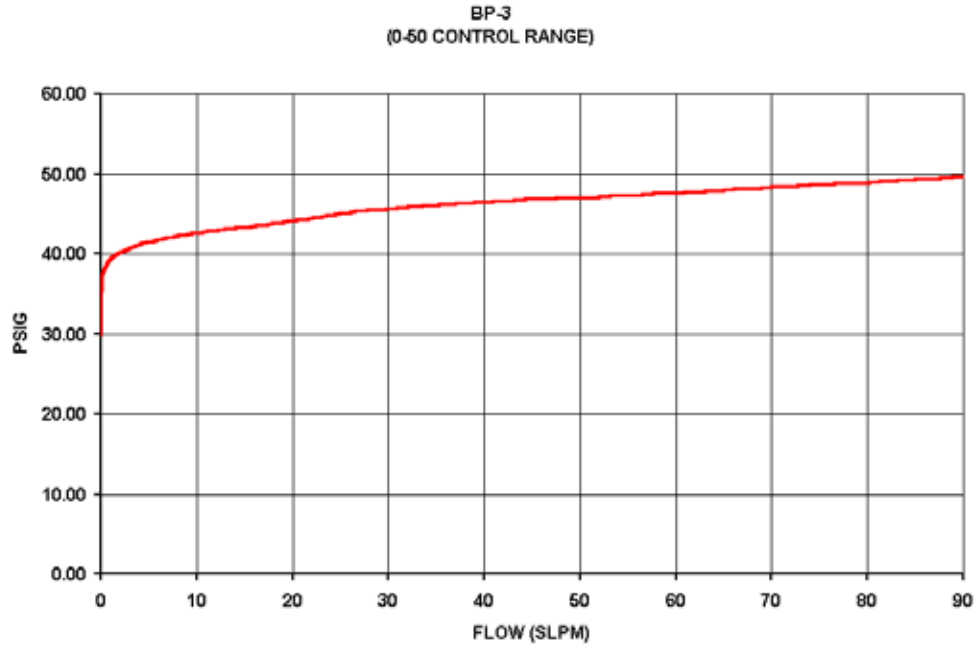

BP-3 Back Pressure Control Regulators Flow Curves

0-10 CONTROL RANGE

0-25 CONTROL RANGE

0-50 CONTROL RANGE

0-100 CONTROL RANGE

0-250 CONTROL RANGE

0-500 CONTROL RANGE

GO Regulator