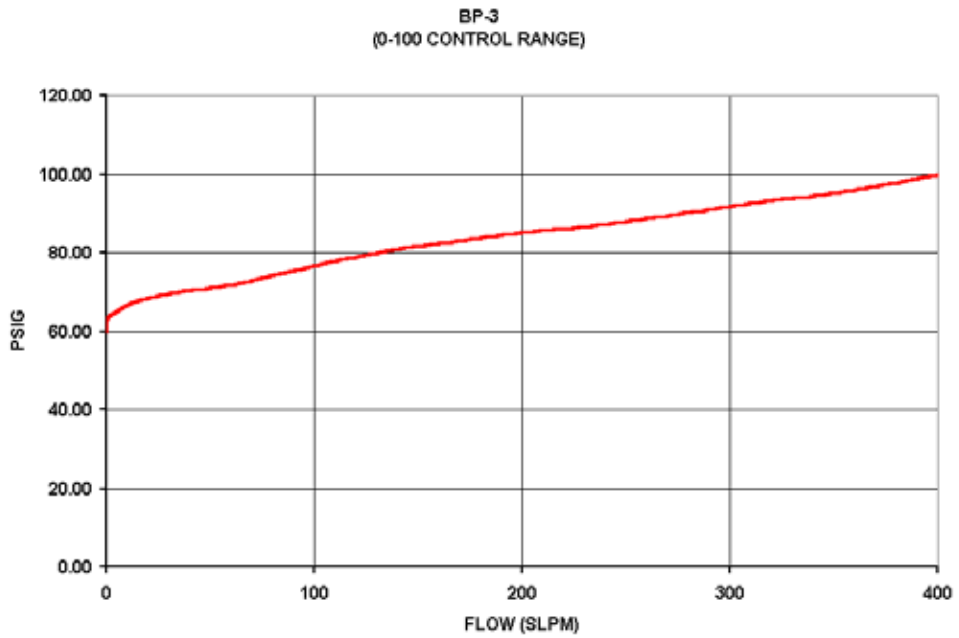

BP-3 Back Pressure Control Regulators Flow Curves

0-10 CONTROL RANGE

0-25 CONTROL RANGE

0-50 CONTROL RANGE

0-100 CONTROL RANGE

0-250 CONTROL RANGE

0-500 CONTROL RANGE

GO Regulator