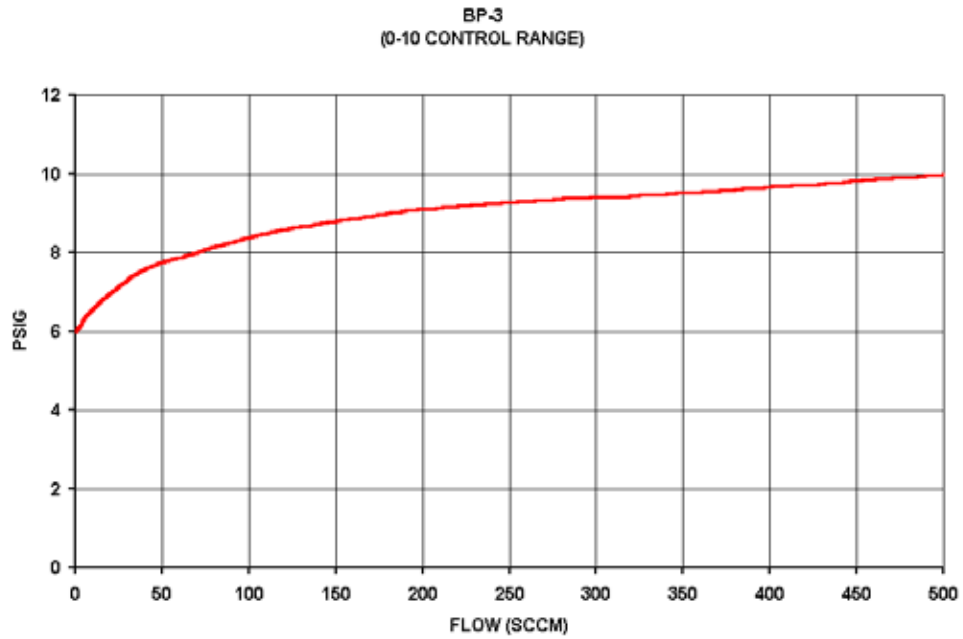

BP-3 Back Pressure Control Regulators Flow Curves

0-10 CONTROL RANGE

0-25 CONTROL RANGE

0-50 CONTROL RANGE

0-100 CONTROL RANGE

0-250 CONTROL RANGE

0-500 CONTROL RANGE

GO Regulator