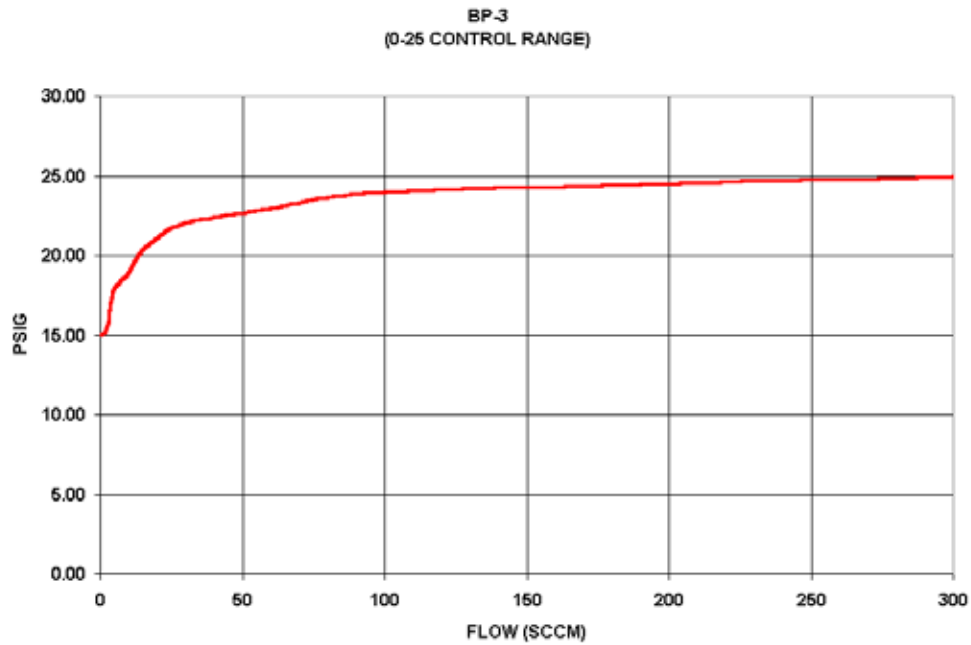

BP-3 Back Pressure Control Regulators Flow Curves

0-10 CONTROL RANGE

0-25 CONTROL RANGE

0-50 CONTROL RANGE

0-100 CONTROL RANGE

0-250 CONTROL RANGE

0-500 CONTROL RANGE

GO Regulator