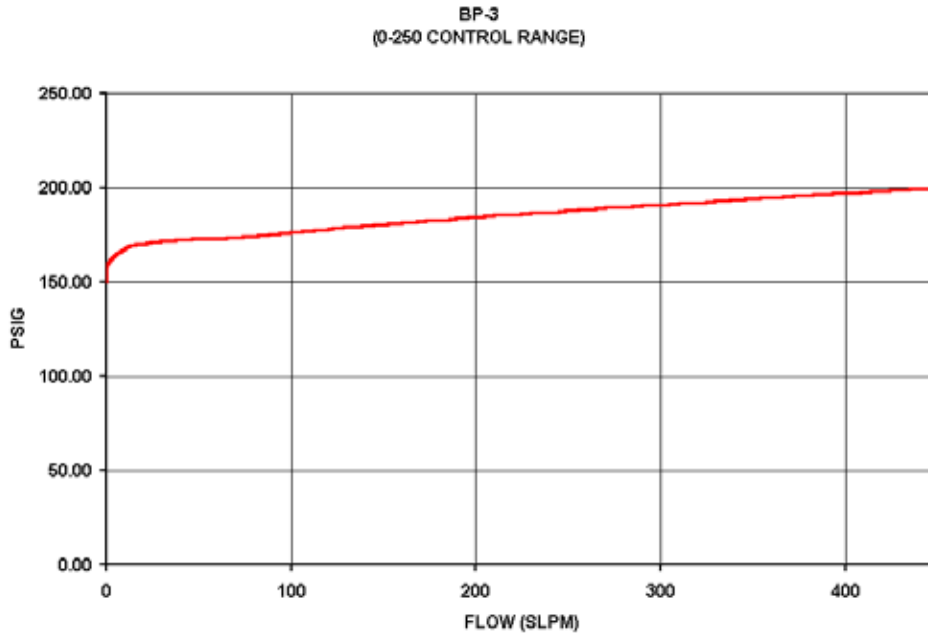

BP-3 Back Pressure Control Regulators Flow Curves

0-10 CONTROL RANGE

0-25 CONTROL RANGE

0-50 CONTROL RANGE

0-100 CONTROL RANGE

0-250 CONTROL RANGE

0-500 CONTROL RANGE

GO Regulator