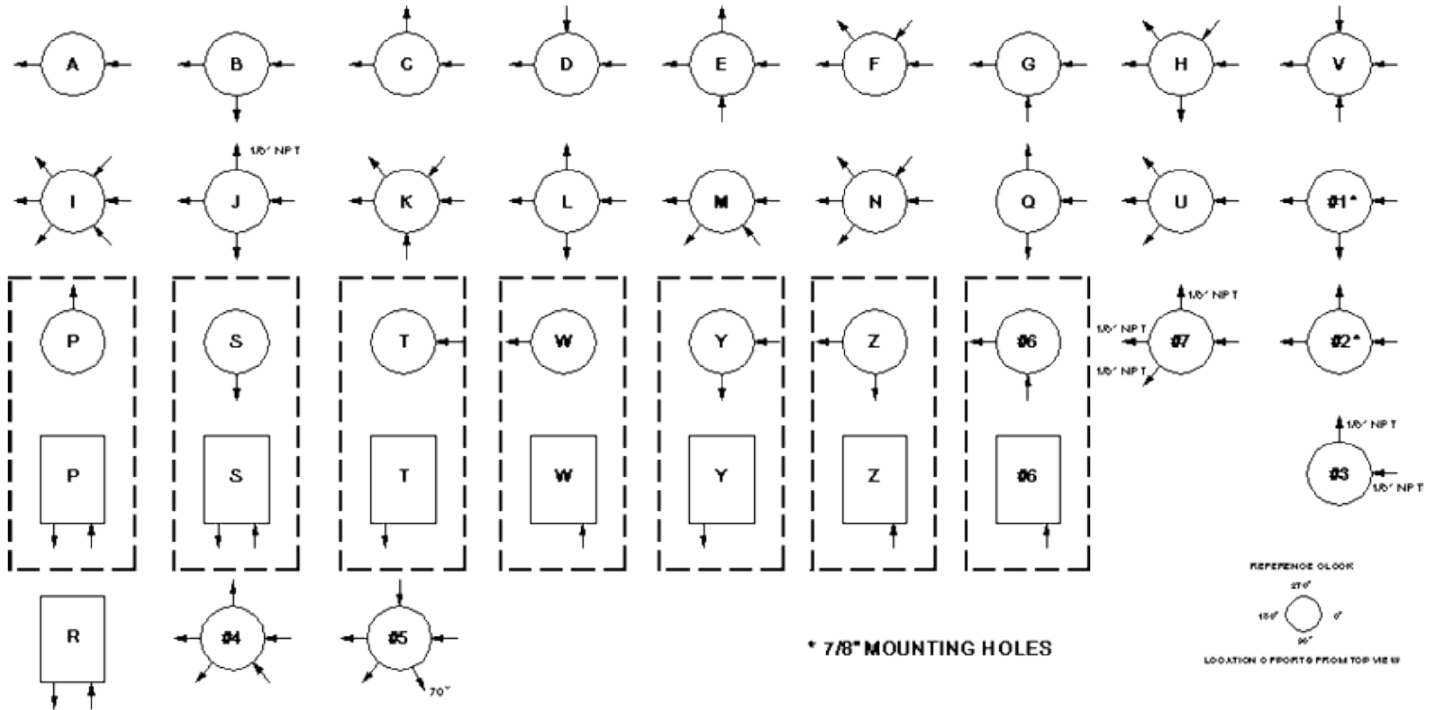

**BP-3 Back Pressure Control Regulators  
Porting Styles**

SINGLE STAGE  
PRESSURE REDUCING & BACK PRESSURE  
PORTING CONFIGURATIONS

**GO Regulator**

405 Centura Court • PO Box 4866 • Spartanburg, SC 29303  
 Phone (864) 574-7966 • Fax (864) 574-5608  
 www.goreg.com • sales@goreg.com