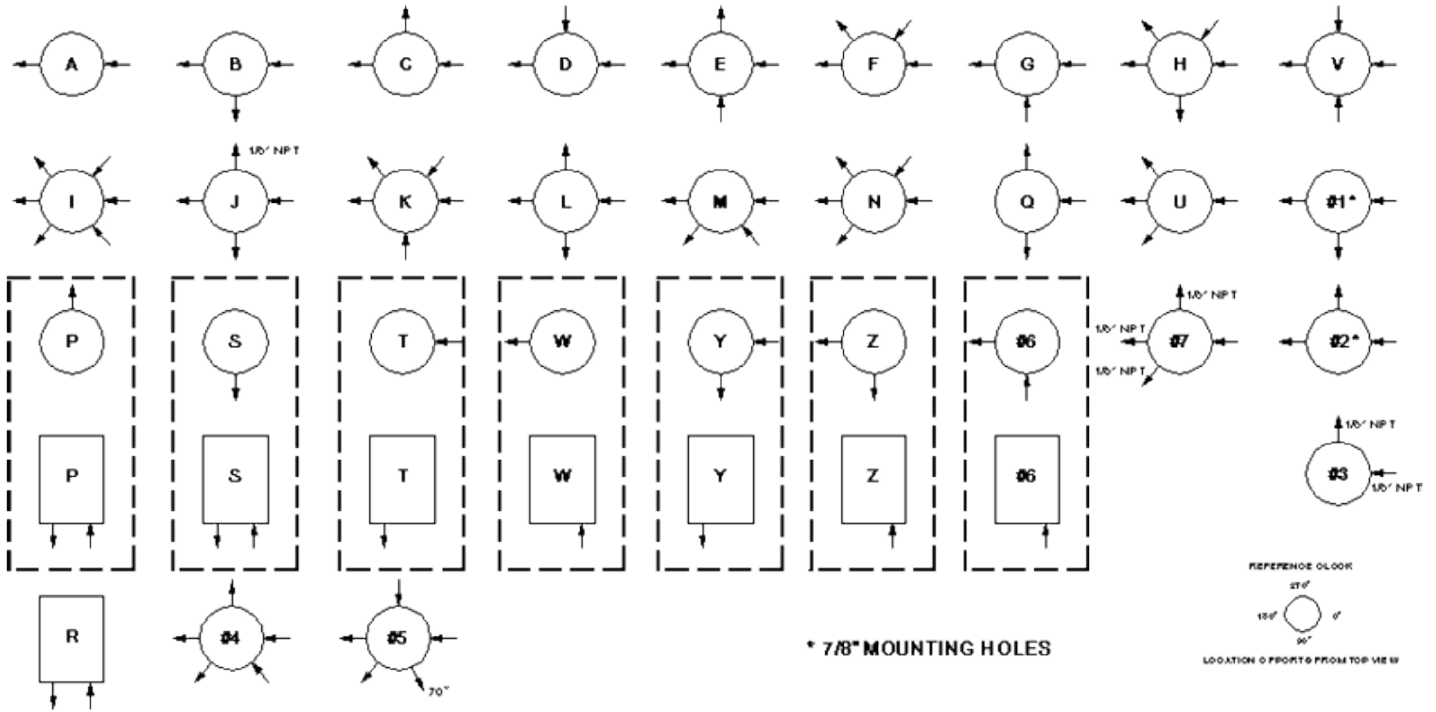

**BP-3 Back Pressure Control Regulators
Porting Styles**

SINGLE STAGE
PRESSURE REDUCING & BACK PRESSURE
PORTING CONFIGURATIONS

GO Regulator

405 Centura Court • PO Box 4866 • Spartanburg, SC 29303
 Phone (864) 574-7966 • Fax (864) 574-5608
 www.goreg.com • sales@goreg.com