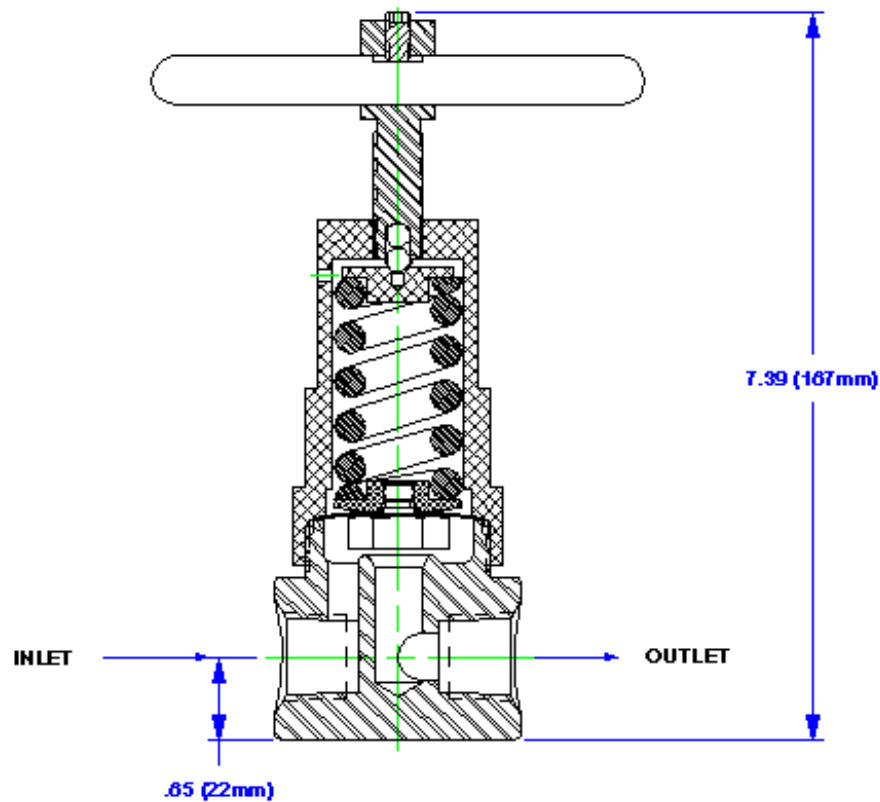

BP-6 Series Pressure Control Regulators Outline & Mounting Dimensions

Panel mount option requires
1.390" (35.3 mm) minimum
diameter panel cut out

Weight – 4.3 lbs (1.95 kg)

GO Regulator

405 Centura Court • PO Box 4866 • Spartanburg, SC 29303