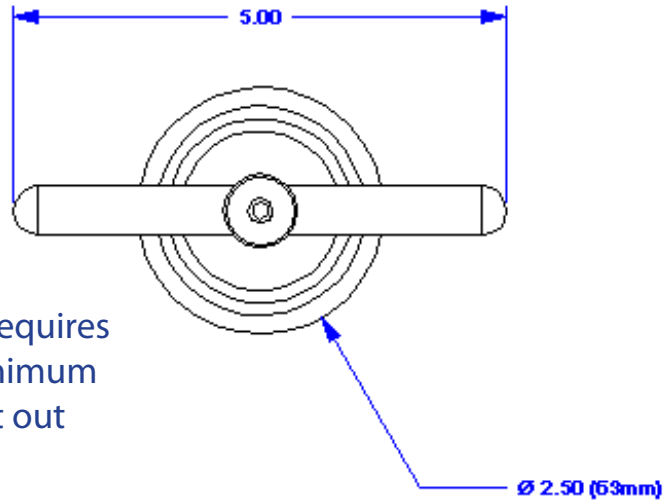

BP-6 Series Pressure Control Regulators Outline & Mounting Dimensions

Panel mount option requires
1.390" (35.3 mm) minimum
diameter panel cut out

Weight – 4.3 lbs (1.95 kg)

GO Regulator

405 Centura Court • PO Box 4866 • Spartanburg, SC 29303