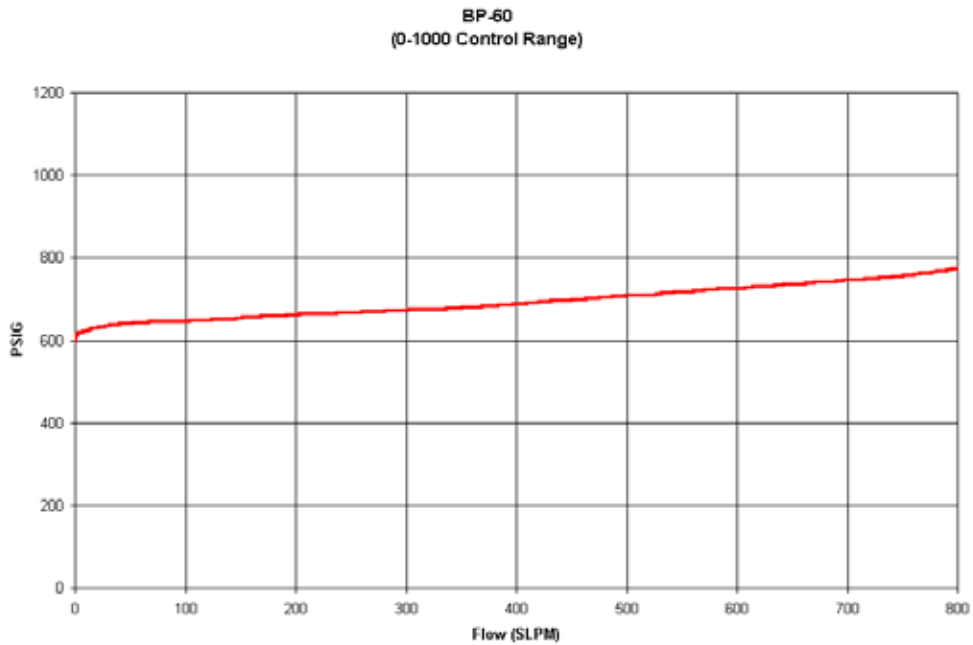

BP-60 Series Pressure Control Regulators Flow Curves

0-500 CONTROL RANGE

0-1000 CONTROL RANGE

0-2000 CONTROL RANGE

BP-60
(0-2000 Control Range)

GO Regulator

405 Centura Court • PO Box 4866 • Spartanburg, SC 29303