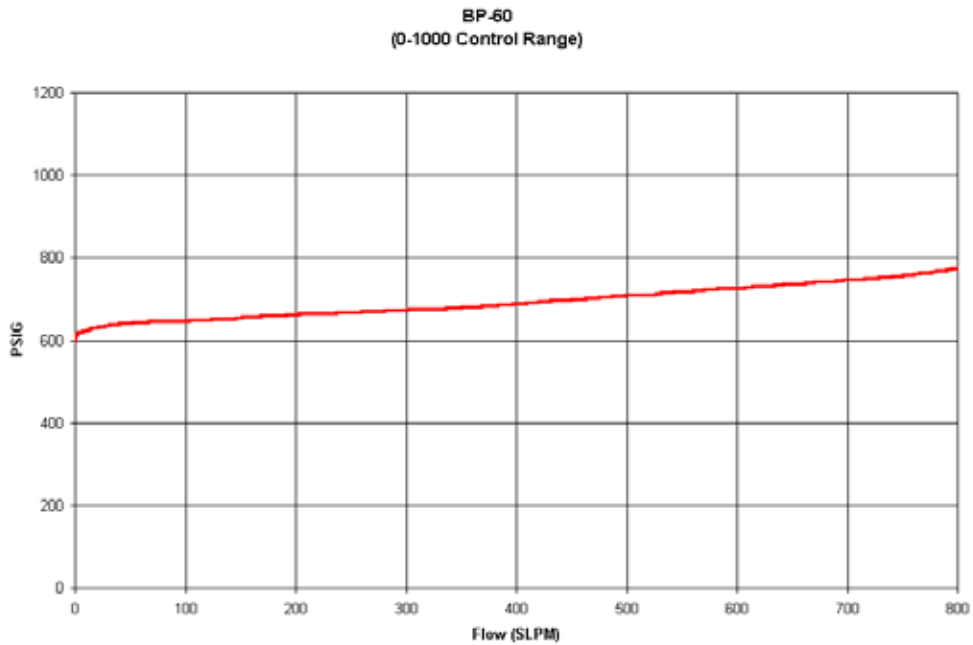

## BP-60 Series Pressure Control Regulators Flow Curves

0-500 CONTROL RANGE

0-1000 CONTROL RANGE

## 0-2000 CONTROL RANGE

BP-60  
(0-2000 Control Range)

---