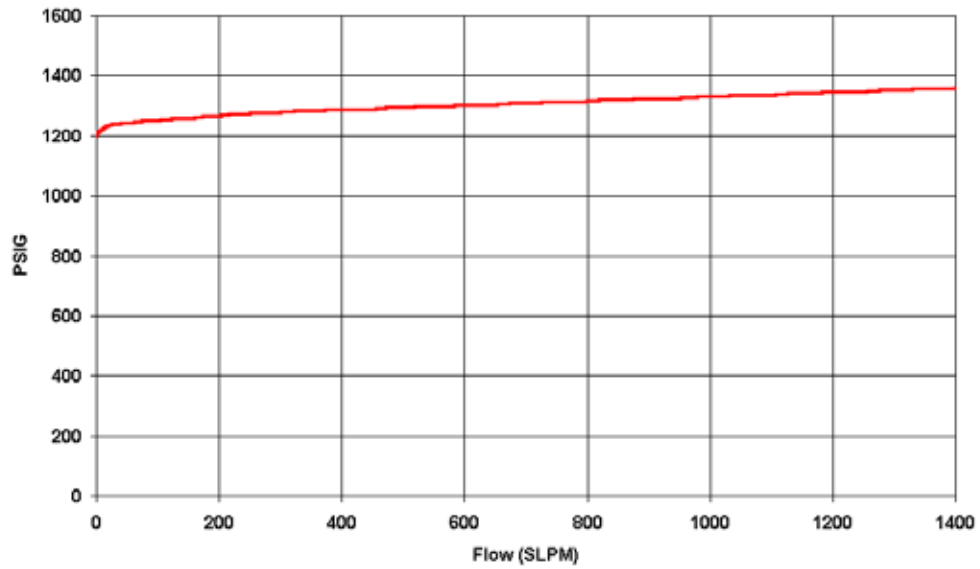

## BP-60 Series Pressure Control Regulators Flow Curves

0-500 CONTROL RANGE

0-1000 CONTROL RANGE

## 0-2000 CONTROL RANGE

BP-60  
(0-2000 Control Range)

---