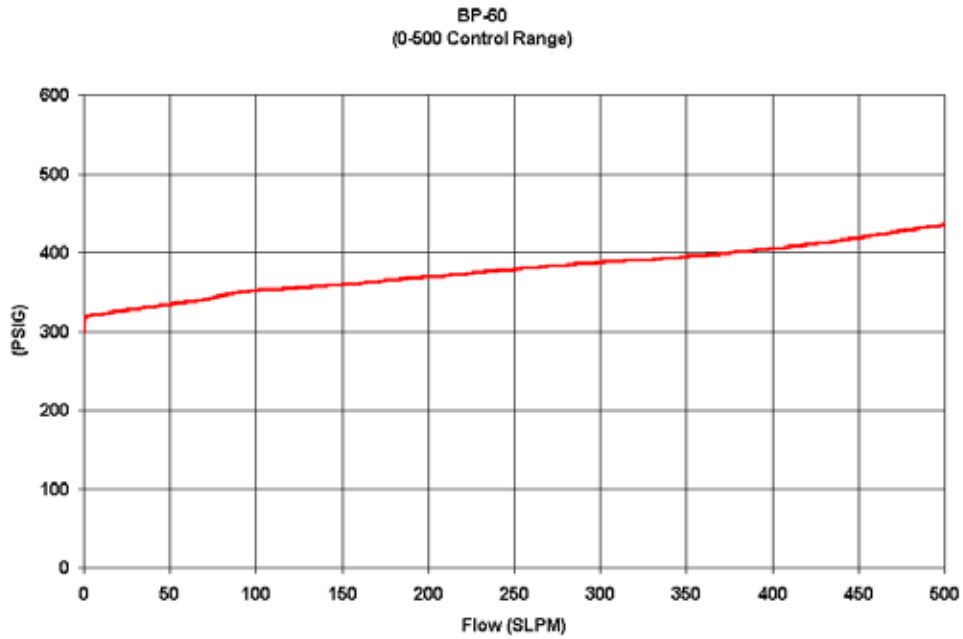

BP-60 Series Pressure Control Regulators Flow Curves

0-500 CONTROL RANGE

0-1000 CONTROL RANGE

0-2000 CONTROL RANGE

BP-60
(0-2000 Control Range)

GO Regulator

405 Centura Court • PO Box 4866 • Spartanburg, SC 29303