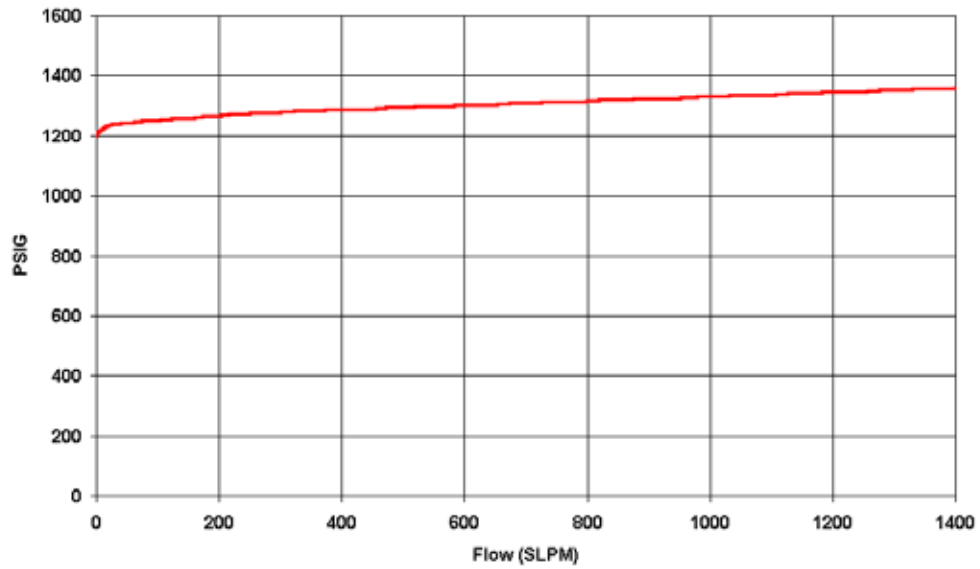

0-2000 CONTROL RANGE

BP-60
(0-2000 Control Range)

GO Regulator

405 Centura Court • PO Box 4866 • Spartanburg, SC 29303

Phone (864) 574-7966 • Fax (864) 574-5608

www.goreg.com • sales@goreg.com