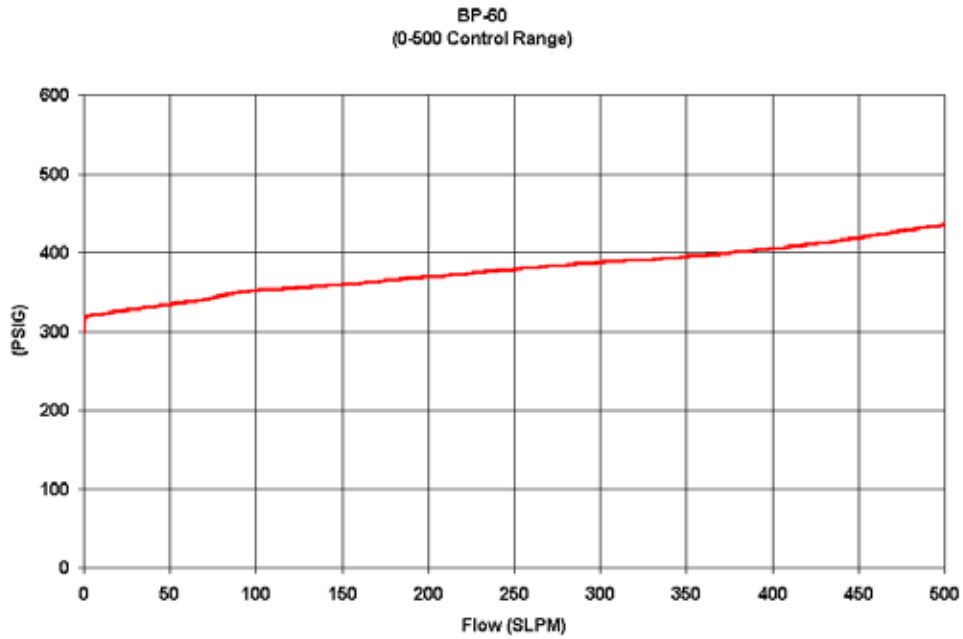

## BP-60 Series Pressure Control Regulators Flow Curves

0-500 CONTROL RANGE

0-1000 CONTROL RANGE

## 0-2000 CONTROL RANGE

BP-60  
(0-2000 Control Range)

---