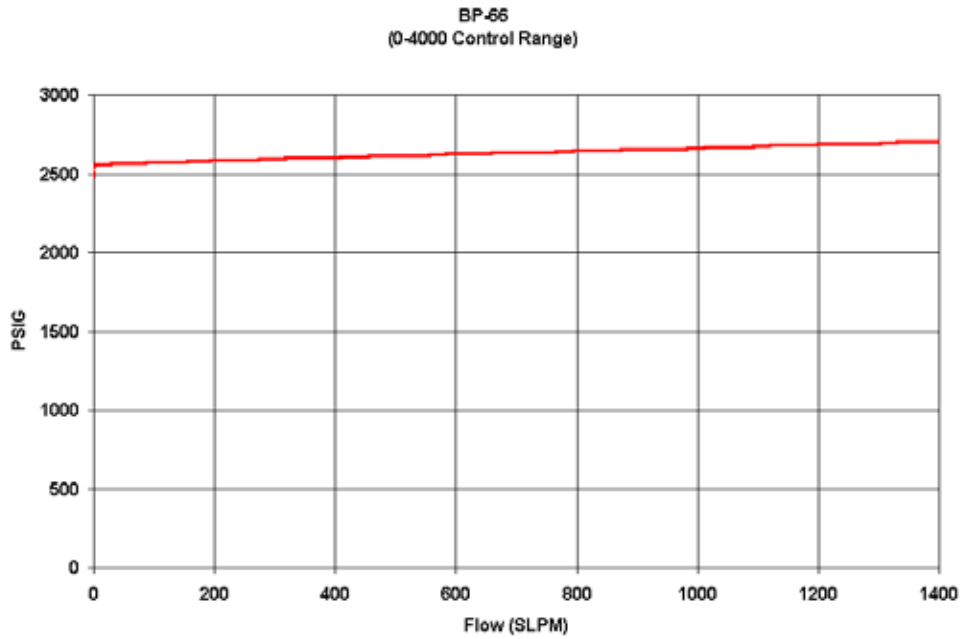

## *BP-66 Series Pressure Control Regulators Flow Curves*

### 0-4000 CONTROL RANGE

### 0-6000 CONTROL RANGE

## 0-7500 CONTROL RANGE