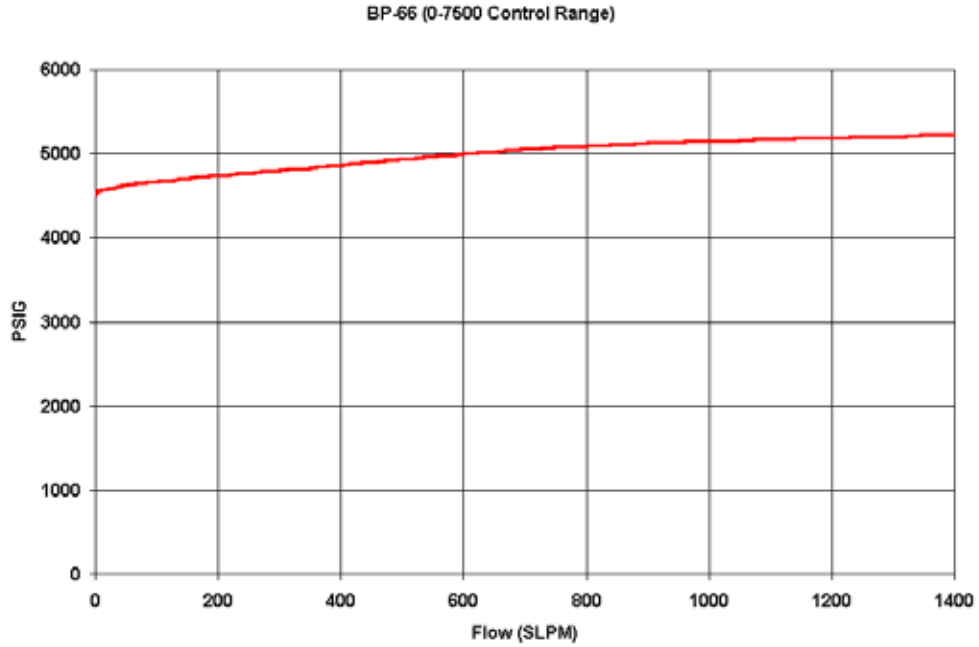

## *BP-66 Series Pressure Control Regulators Flow Curves*

### 0-4000 CONTROL RANGE

### 0-6000 CONTROL RANGE

## 0-7500 CONTROL RANGE