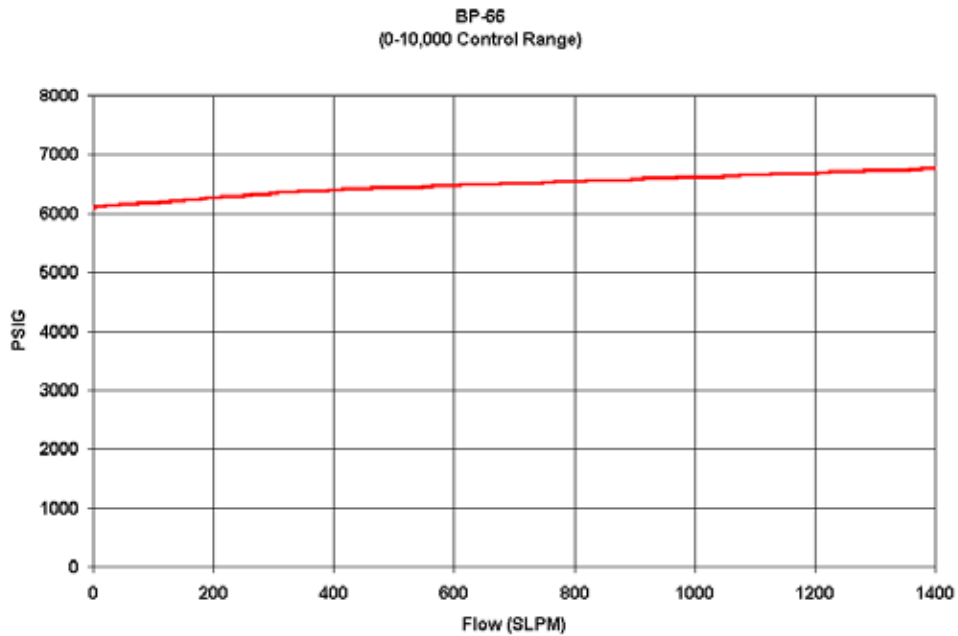

0-10,000 CONTROL RANGE

GO Regulator

405 Centura Court • PO Box 4866 • Spartanburg, SC 29303

Phone (864) 574-7966 • Fax (864) 574-5608

www.goreg.com • sales@goreg.com