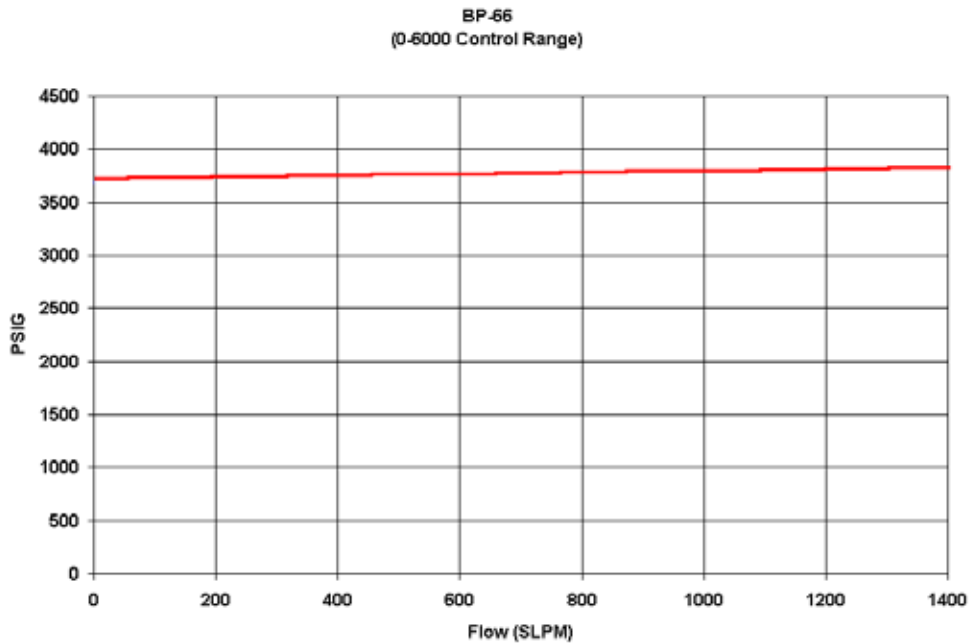

## *BP-66 Series Pressure Control Regulators Flow Curves*

### 0-4000 CONTROL RANGE

### 0-6000 CONTROL RANGE

## 0-7500 CONTROL RANGE