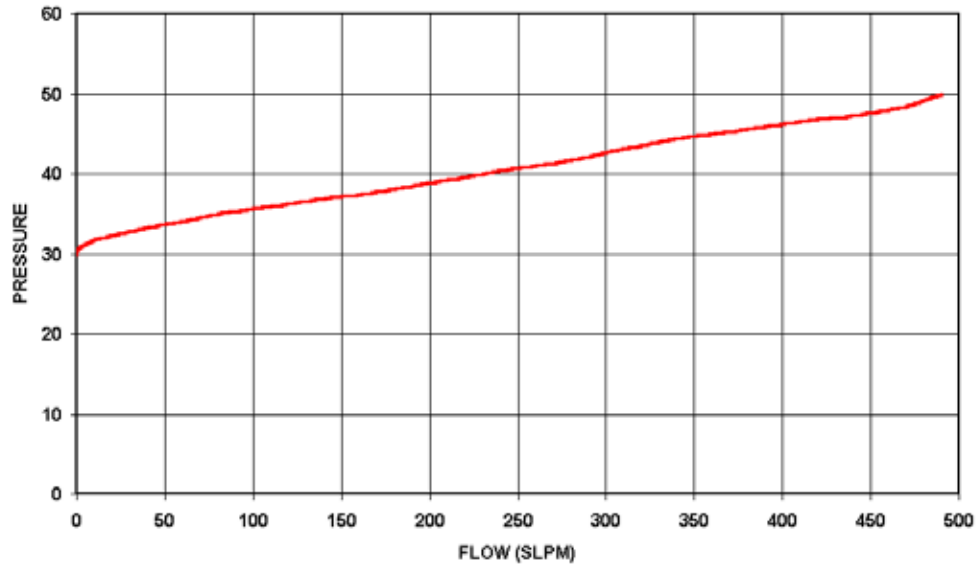

BP-8 Back Pressure Control Regulators Flow Curves

0-10 CONTROL RANGE

0-25 CONTROL RANGE

0-50 CONTROL RANGE

BP-8
(0-50 CONTROL RANGE)

0-100 CONTROL RANGE

BP-8
(0-100 CONTROL RANGE)

0-250 CONTROL RANGE

BP-8
(0-250 CONTROL RANGE)

GO Regulator

405 Centura Court • PO Box 4866 • Spartanburg, SC 29303

Phone (864) 574-7966 • Fax (864) 574-5608

www.goreg.com • sales@goreg.com