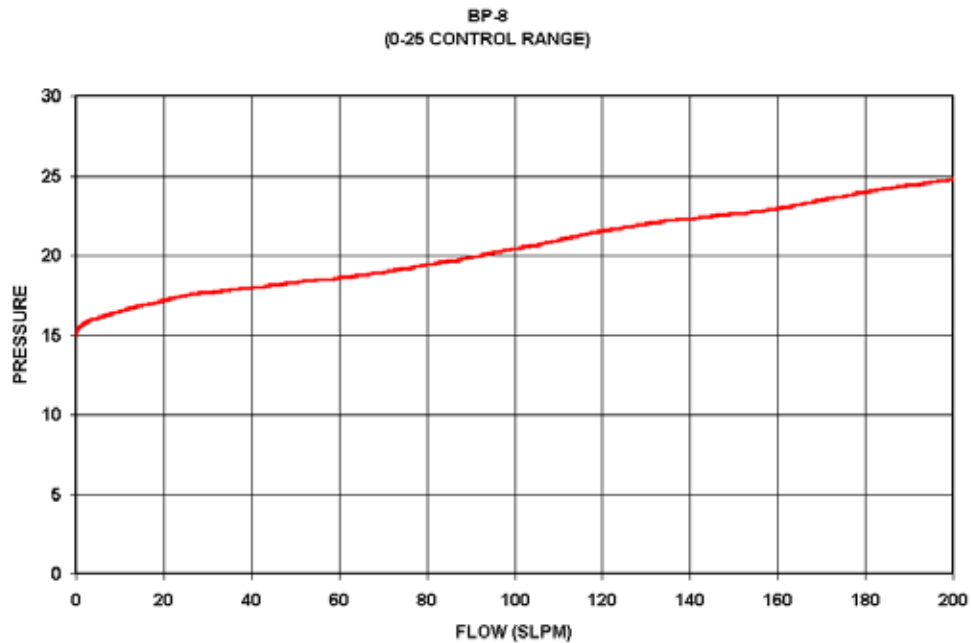

BP-8 Back Pressure Control Regulators Flow Curves

0-10 CONTROL RANGE

0-25 CONTROL RANGE

0-50 CONTROL RANGE

BP-8
(0-50 CONTROL RANGE)

0-100 CONTROL RANGE

BP-8
(0-100 CONTROL RANGE)

0-250 CONTROL RANGE