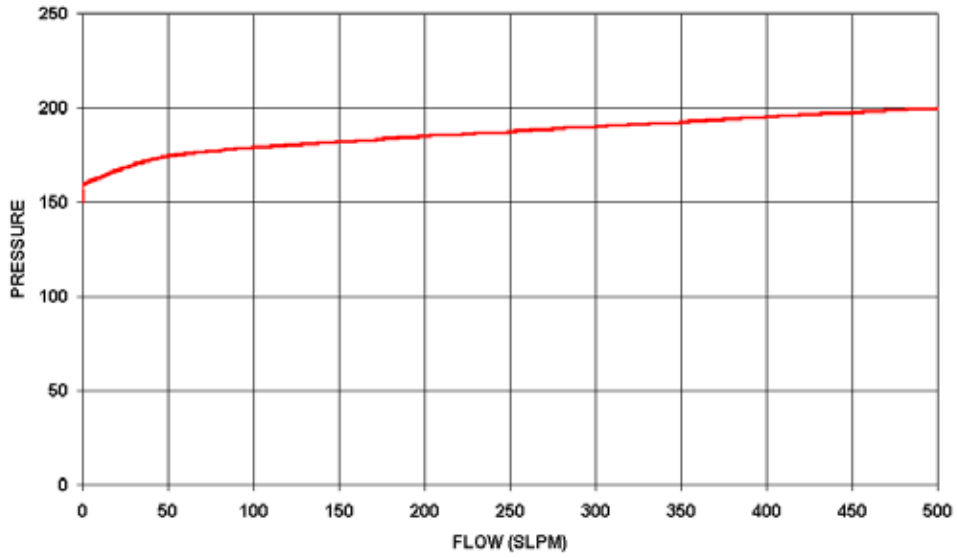

BP-8 Back Pressure Control Regulators Flow Curves

0-10 CONTROL RANGE

0-25 CONTROL RANGE

0-50 CONTROL RANGE

BP-8
(0-50 CONTROL RANGE)

0-100 CONTROL RANGE

BP-8
(0-100 CONTROL RANGE)

0-250 CONTROL RANGE

BP-8
(0-250 CONTROL RANGE)

GO Regulator

405 Centura Court • PO Box 4866 • Spartanburg, SC 29303

Phone (864) 574-7966 • Fax (864) 574-5608

www.goreg.com • sales@goreg.com