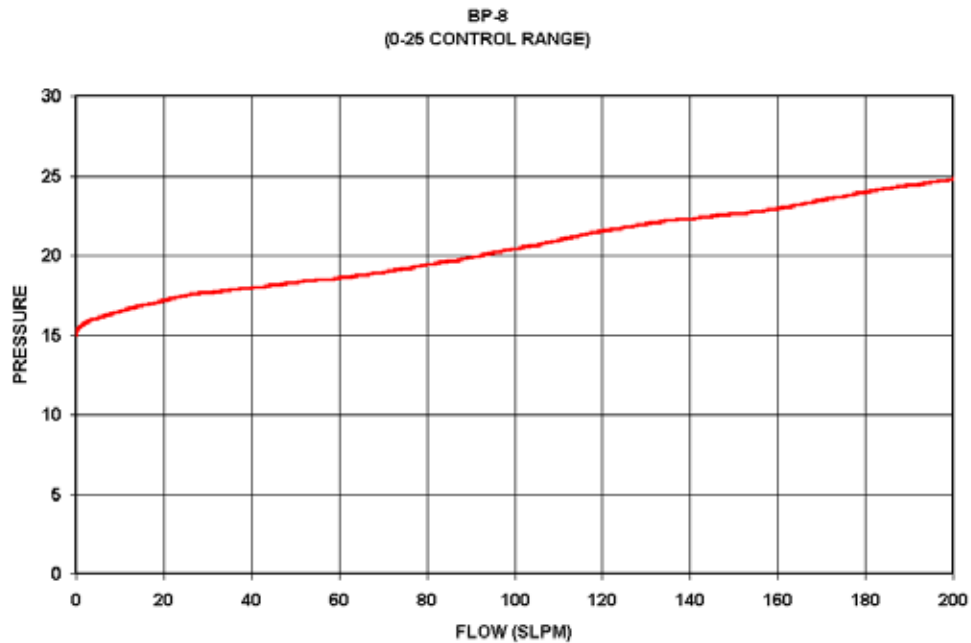

## *BP-8 Back Pressure Control Regulators Flow Curves*

### 0-10 CONTROL RANGE

### 0-25 CONTROL RANGE