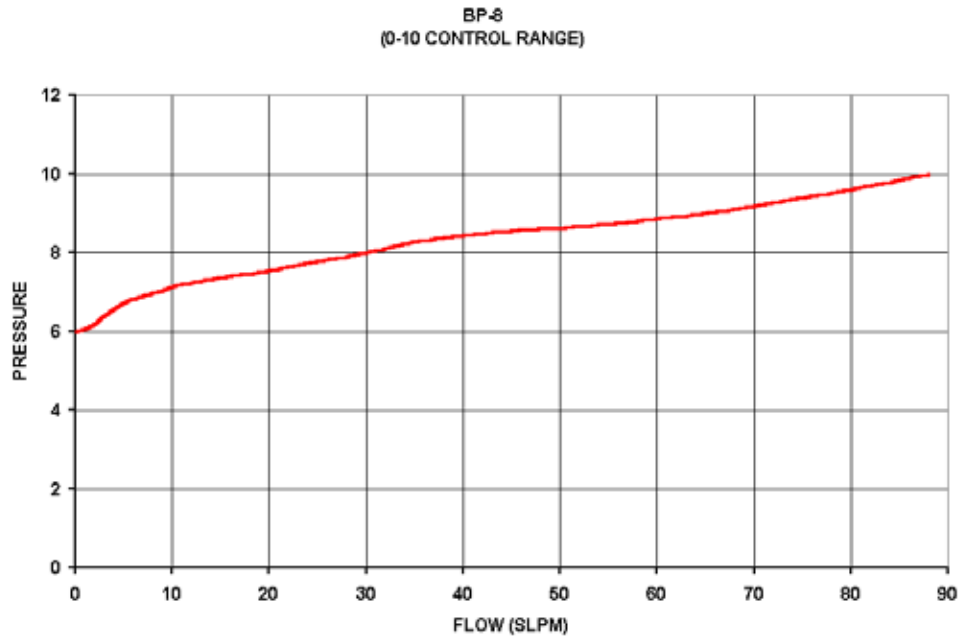

## *BP-8 Back Pressure Control Regulators Flow Curves*

### 0-10 CONTROL RANGE

### 0-25 CONTROL RANGE

## 0-100 CONTROL RANGE

BP-8  
(0-100 CONTROL RANGE)