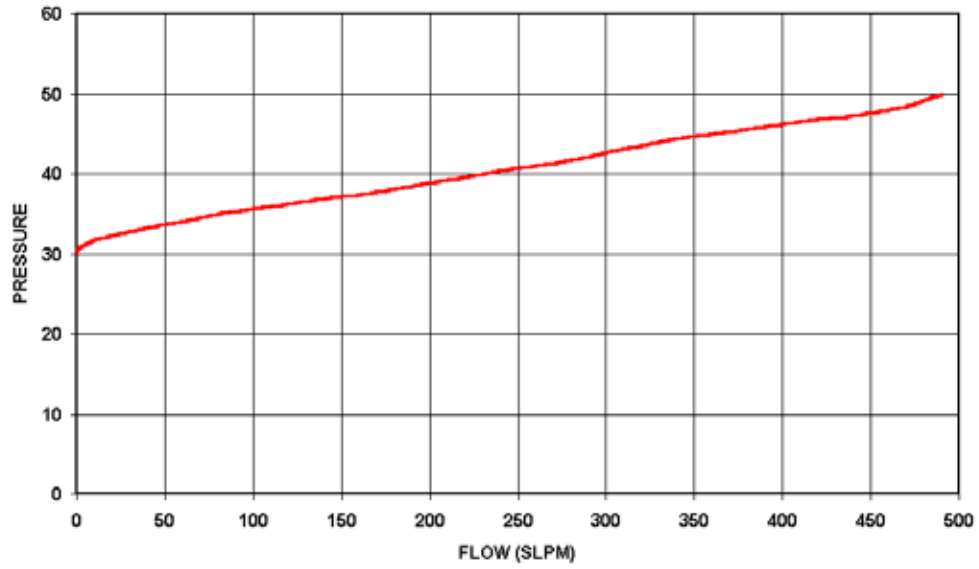

## *BP-8 Back Pressure Control Regulators Flow Curves*

### 0-10 CONTROL RANGE

### 0-25 CONTROL RANGE

## 0-50 CONTROL RANGE

BP-8  
(0-50 CONTROL RANGE)