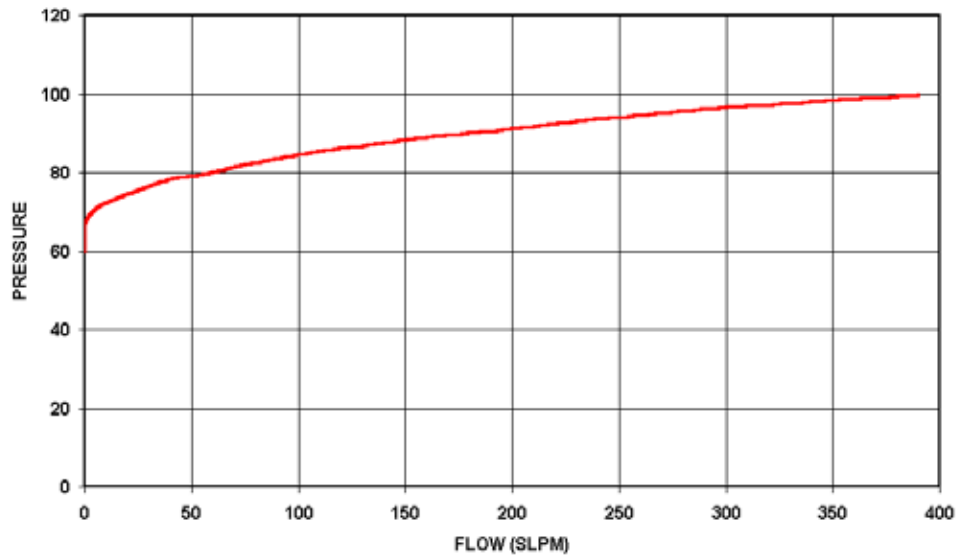

BP-8 Back Pressure Control Regulators Flow Curves

0-10 CONTROL RANGE

0-25 CONTROL RANGE

0-50 CONTROL RANGE

BP-8
(0-50 CONTROL RANGE)

0-100 CONTROL RANGE

BP-8
(0-100 CONTROL RANGE)

0-250 CONTROL RANGE