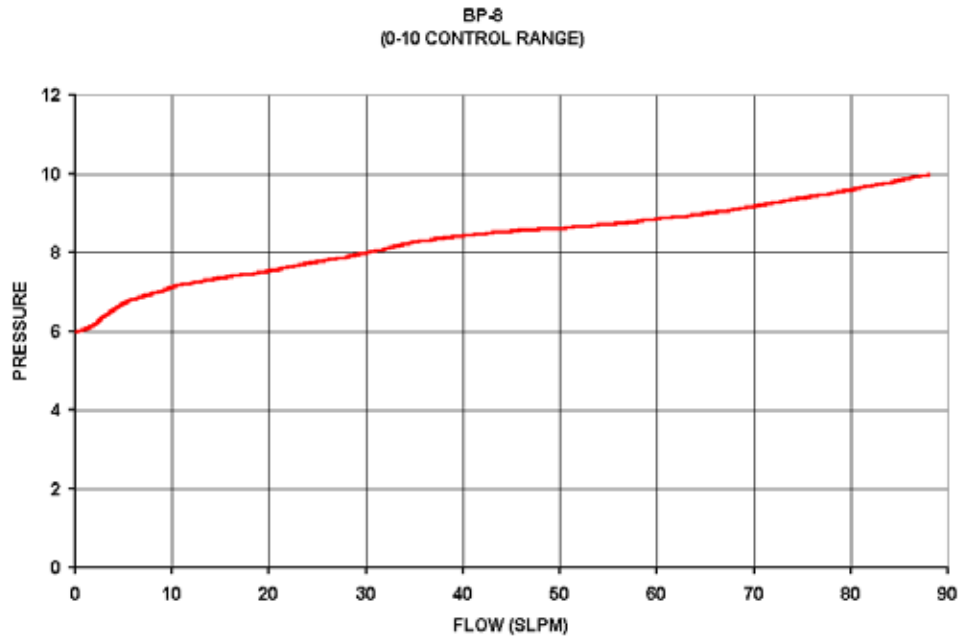

BP-8 Back Pressure Control Regulators Flow Curves

0-10 CONTROL RANGE

0-25 CONTROL RANGE

0-50 CONTROL RANGE

BP-8
(0-50 CONTROL RANGE)

0-100 CONTROL RANGE

BP-8
(0-100 CONTROL RANGE)

0-250 CONTROL RANGE