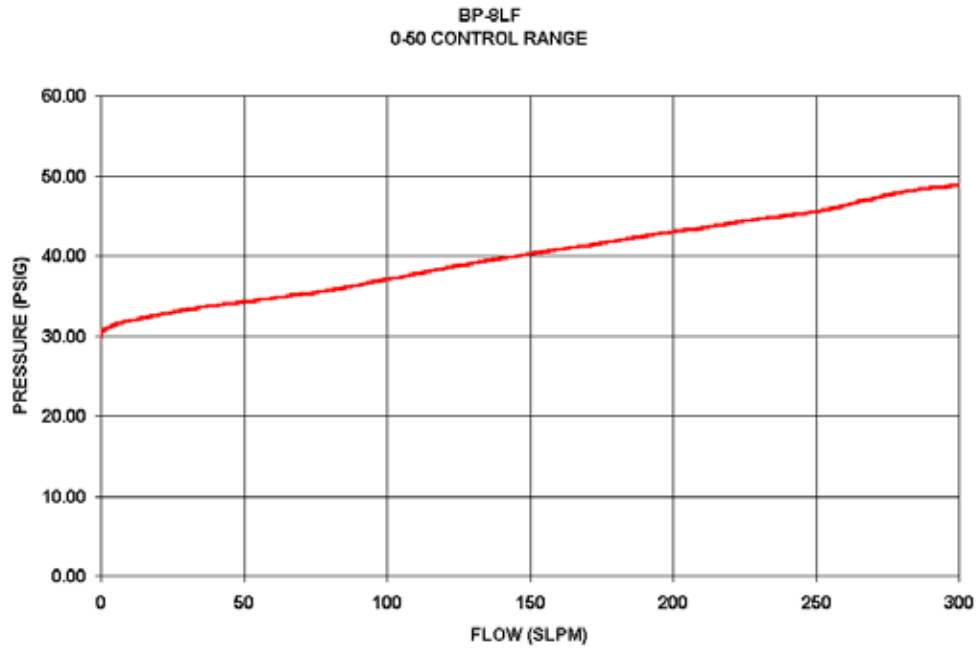

BP-8LF Back Pressure Control Regulators Flow Curves

0-6 CONTROL RANGE

0-25 CONTROL RANGE

0-50 CONTROL RANGE

0-75 CONTROL RANGE

0-125 CONTROL RANGE

GO Regulator

405 Centura Court • PO Box 4866 • Spartanburg, SC 29303