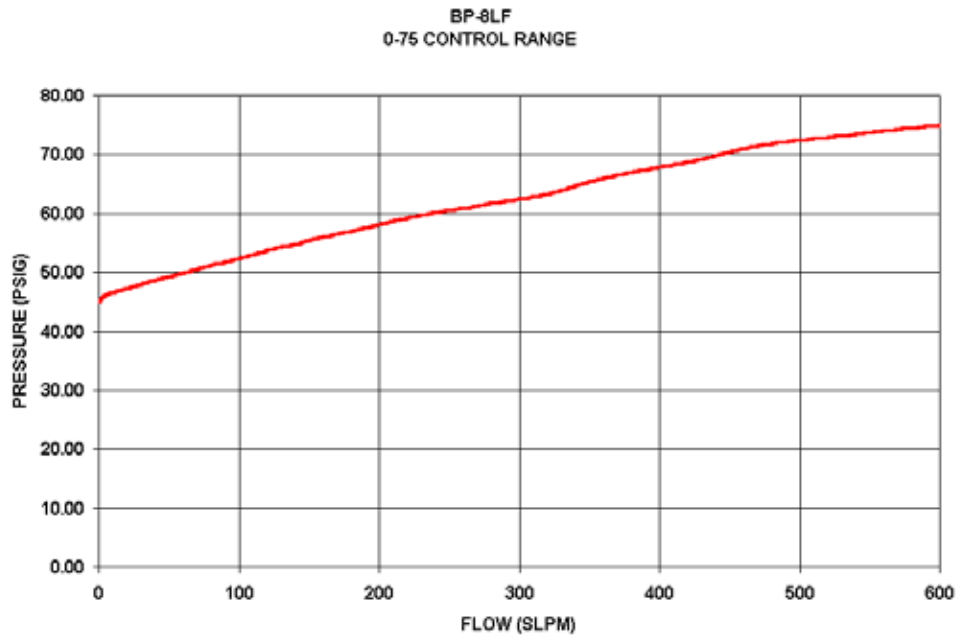

BP-8LF Back Pressure Control Regulators Flow Curves

0-6 CONTROL RANGE

0-25 CONTROL RANGE

0-50 CONTROL RANGE

0-75 CONTROL RANGE

0-125 CONTROL RANGE

GO Regulator

405 Centura Court • PO Box 4866 • Spartanburg, SC 29303