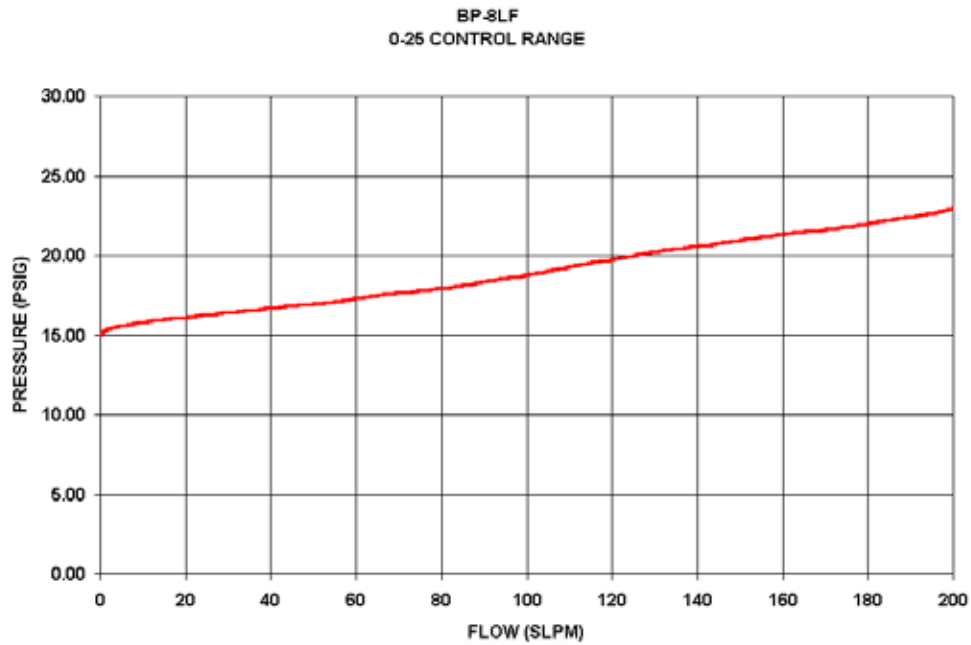

BP-8LF Back Pressure Control Regulators Flow Curves

0-6 CONTROL RANGE

0-25 CONTROL RANGE

0-50 CONTROL RANGE

0-75 CONTROL RANGE

0-125 CONTROL RANGE

GO Regulator

405 Centura Court • PO Box 4866 • Spartanburg, SC 29303