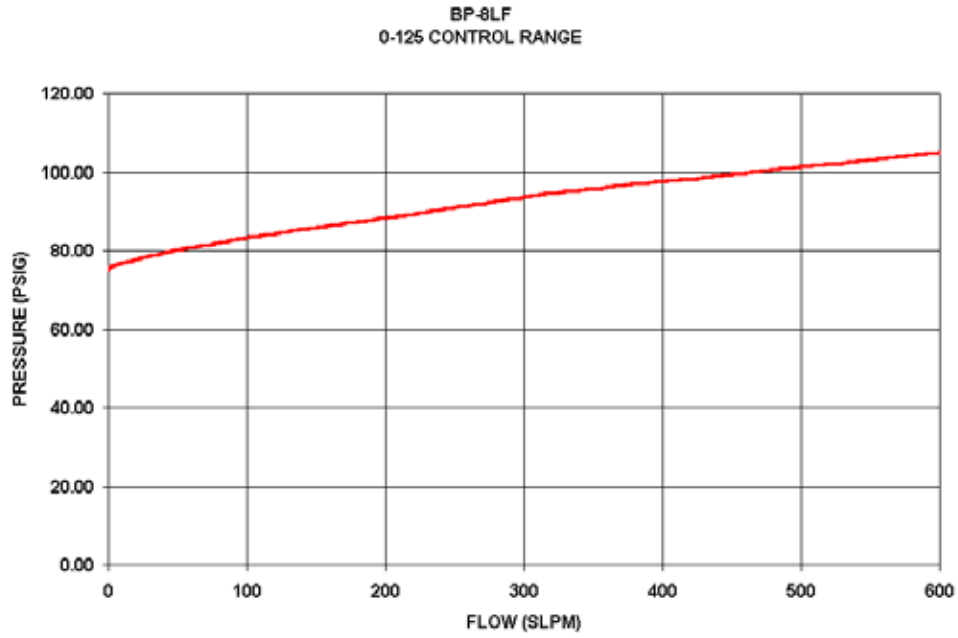

BP-8LF Back Pressure Control Regulators Flow Curves

0-6 CONTROL RANGE

0-25 CONTROL RANGE

0-50 CONTROL RANGE

0-75 CONTROL RANGE

0-125 CONTROL RANGE

GO Regulator

405 Centura Court • PO Box 4866 • Spartanburg, SC 29303