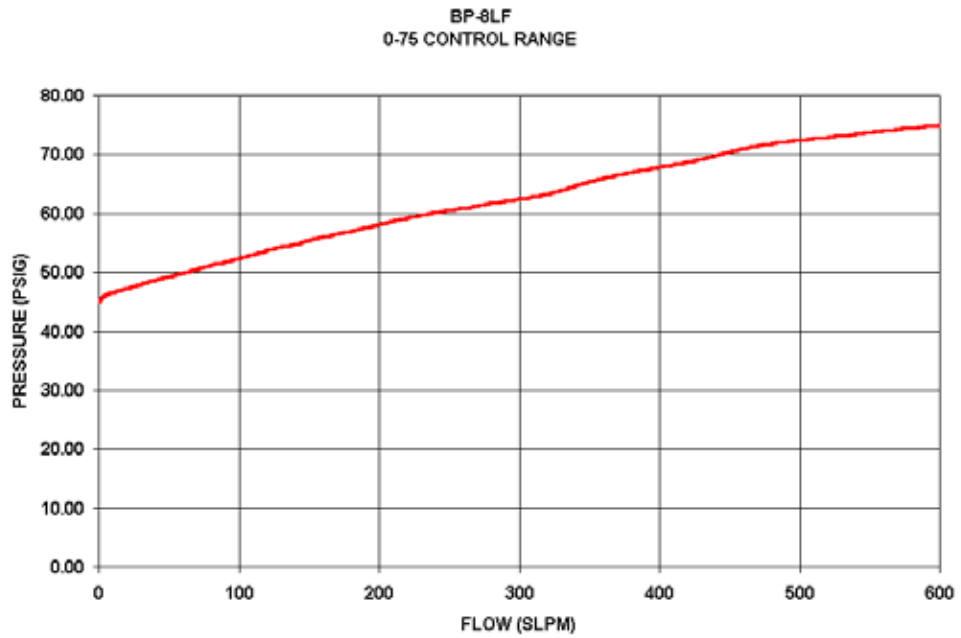

BP-8LF Back Pressure Control Regulators Flow Curves

0-6 CONTROL RANGE

0-25 CONTROL RANGE

0-50 CONTROL RANGE

0-75 CONTROL RANGE

0-125 CONTROL RANGE

GO Regulator

405 Centura Court • PO Box 4866 • Spartanburg, SC 29303