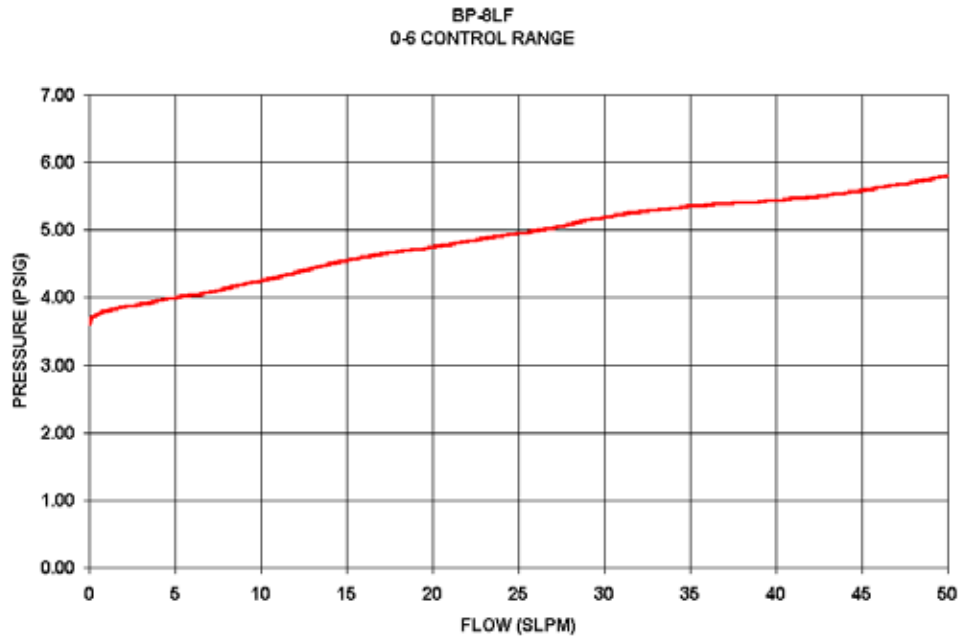

BP-8LF Back Pressure Control Regulators Flow Curves

0-6 CONTROL RANGE

0-25 CONTROL RANGE

0-50 CONTROL RANGE

0-75 CONTROL RANGE

0-125 CONTROL RANGE

GO Regulator

405 Centura Court • PO Box 4866 • Spartanburg, SC 29303