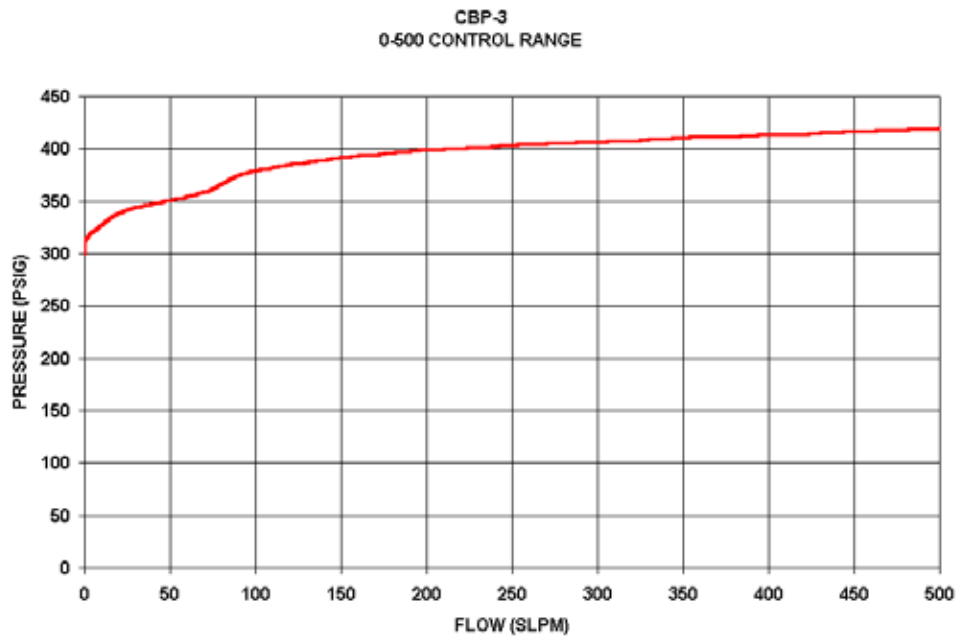

CBP-3 Back Pressure Control Regulators Flow Curves

0-10 CONTROL RANGE

0-25 CONTROL RANGE

0-50 CONTROL RANGE

0-100 CONTROL RANGE

0-250 CONTROL RANGE

0-500 CONTROL RANGE

GO Regulator