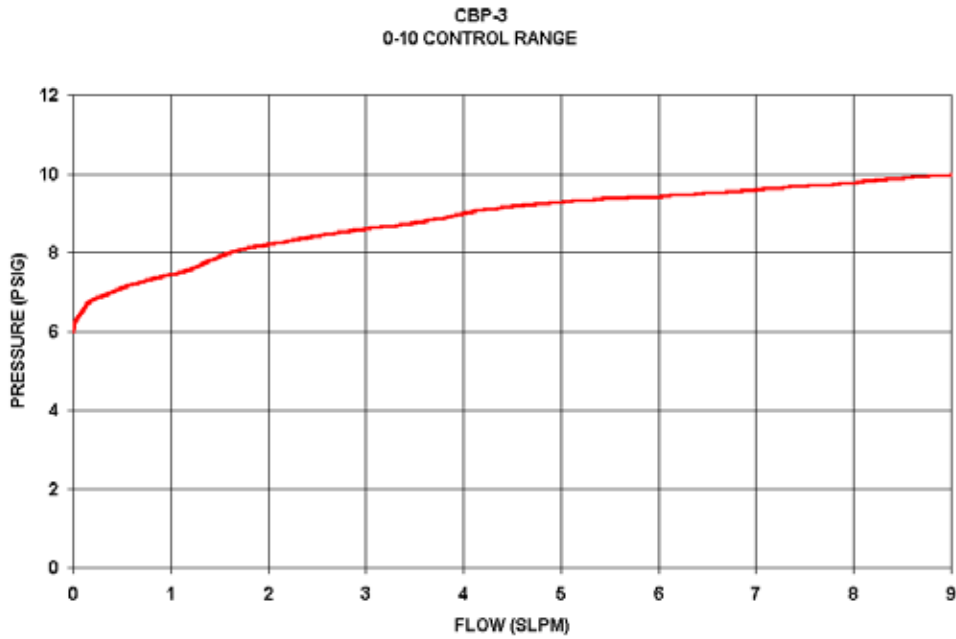

CBP-3 Back Pressure Control Regulators Flow Curves

0-10 CONTROL RANGE

0-25 CONTROL RANGE

0-50 CONTROL RANGE

0-100 CONTROL RANGE

0-250 CONTROL RANGE

0-500 CONTROL RANGE

GO Regulator