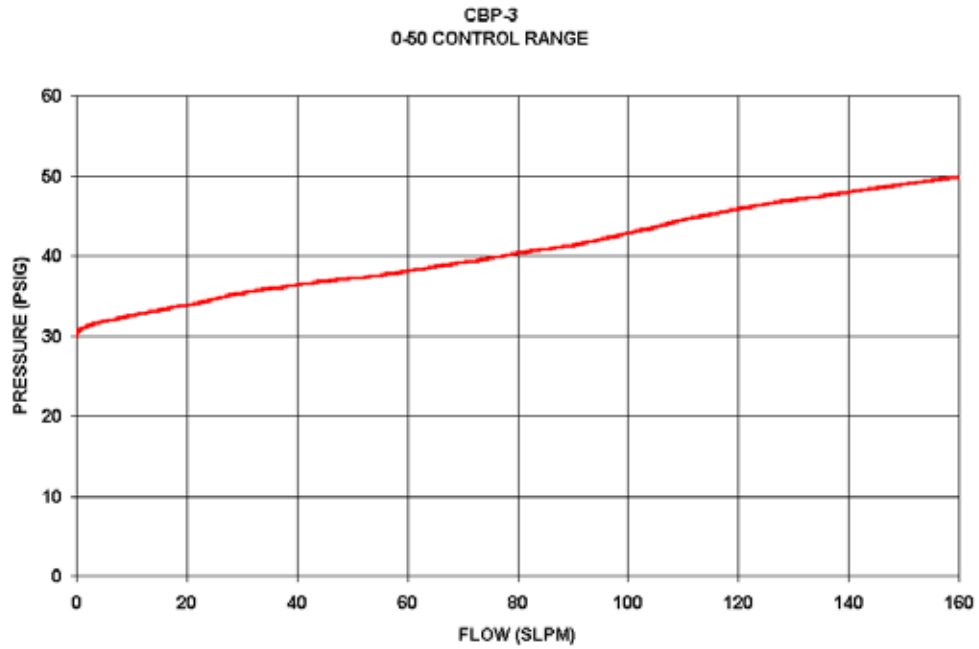

CBP-3 Back Pressure Control Regulators Flow Curves

0-10 CONTROL RANGE

0-25 CONTROL RANGE

0-50 CONTROL RANGE

0-100 CONTROL RANGE

0-250 CONTROL RANGE

0-500 CONTROL RANGE

GO Regulator