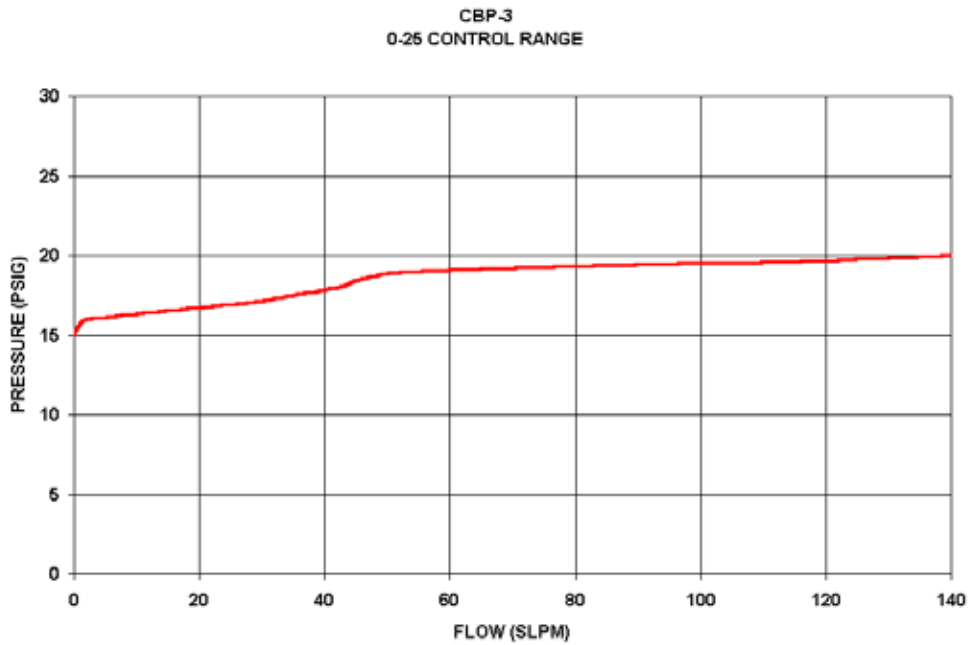

CBP-3 Back Pressure Control Regulators Flow Curves

0-10 CONTROL RANGE

0-25 CONTROL RANGE

0-50 CONTROL RANGE

0-100 CONTROL RANGE

0-250 CONTROL RANGE

0-500 CONTROL RANGE

GO Regulator