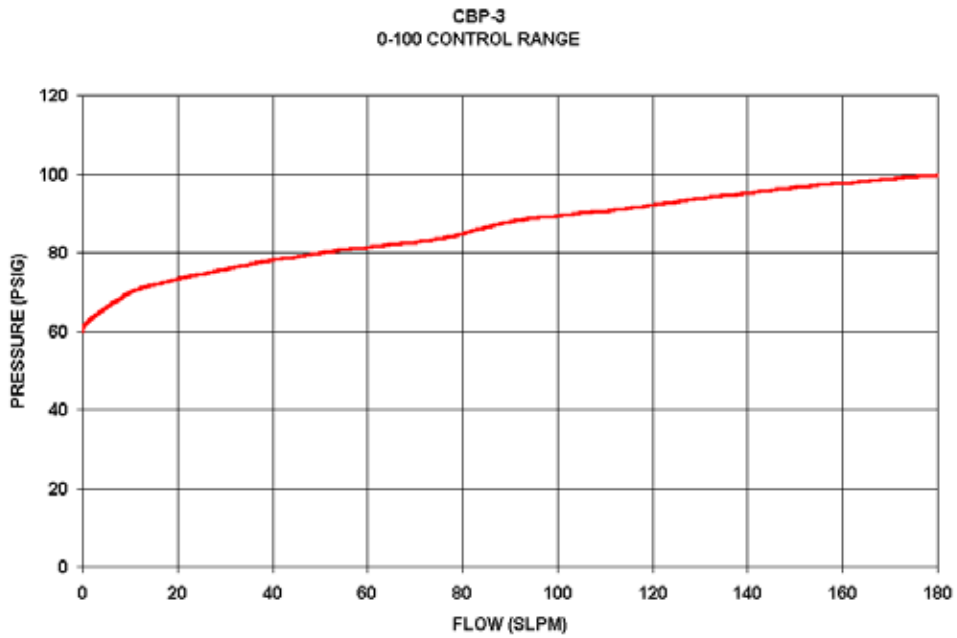

CBP-3 Back Pressure Control Regulators Flow Curves

0-10 CONTROL RANGE

0-25 CONTROL RANGE

0-50 CONTROL RANGE

0-100 CONTROL RANGE

0-250 CONTROL RANGE

0-500 CONTROL RANGE

GO Regulator