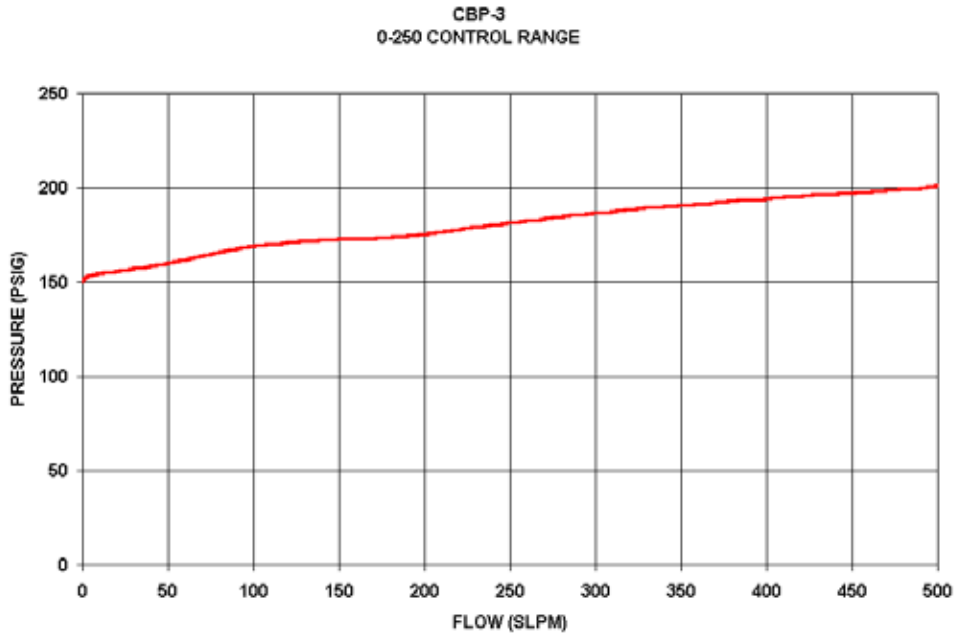

CBP-3 Back Pressure Control Regulators Flow Curves

0-10 CONTROL RANGE

0-25 CONTROL RANGE

0-50 CONTROL RANGE

0-100 CONTROL RANGE

0-250 CONTROL RANGE

0-500 CONTROL RANGE

GO Regulator