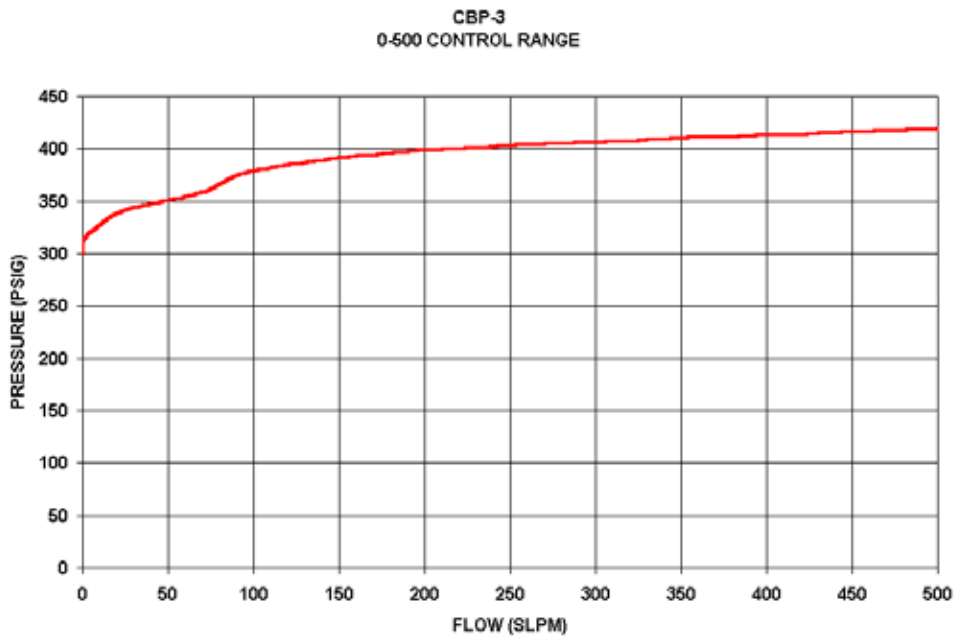

CBP-3 Back Pressure Control Regulators Flow Curves

0-10 CONTROL RANGE

0-25 CONTROL RANGE

0-50 CONTROL RANGE

0-100 CONTROL RANGE

0-250 CONTROL RANGE

0-500 CONTROL RANGE

GO Regulator