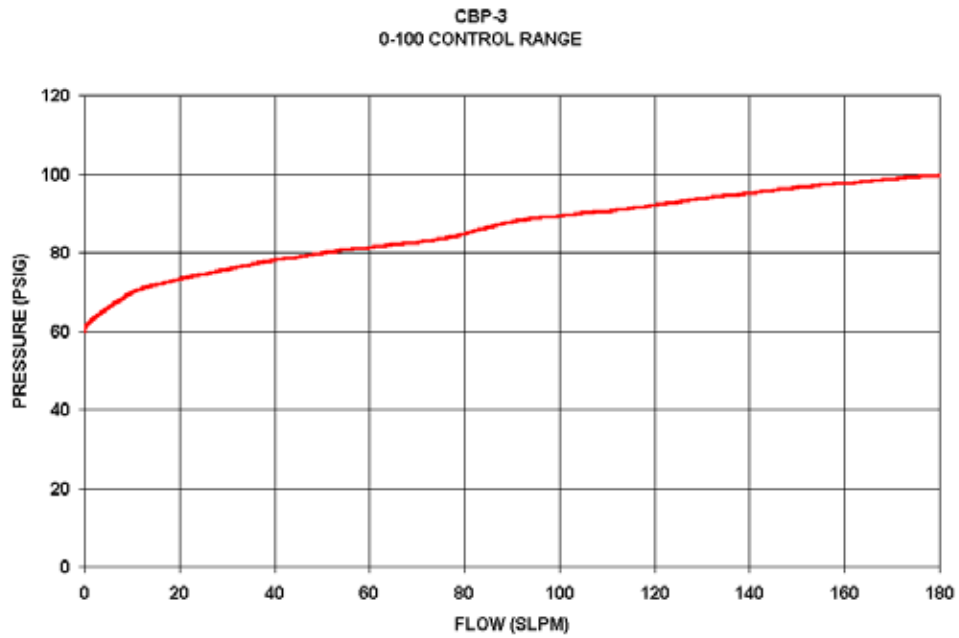

CBP-3 Back Pressure Control Regulators Flow Curves

0-10 CONTROL RANGE

0-25 CONTROL RANGE

0-50 CONTROL RANGE

0-100 CONTROL RANGE

0-250 CONTROL RANGE

0-500 CONTROL RANGE

GO Regulator