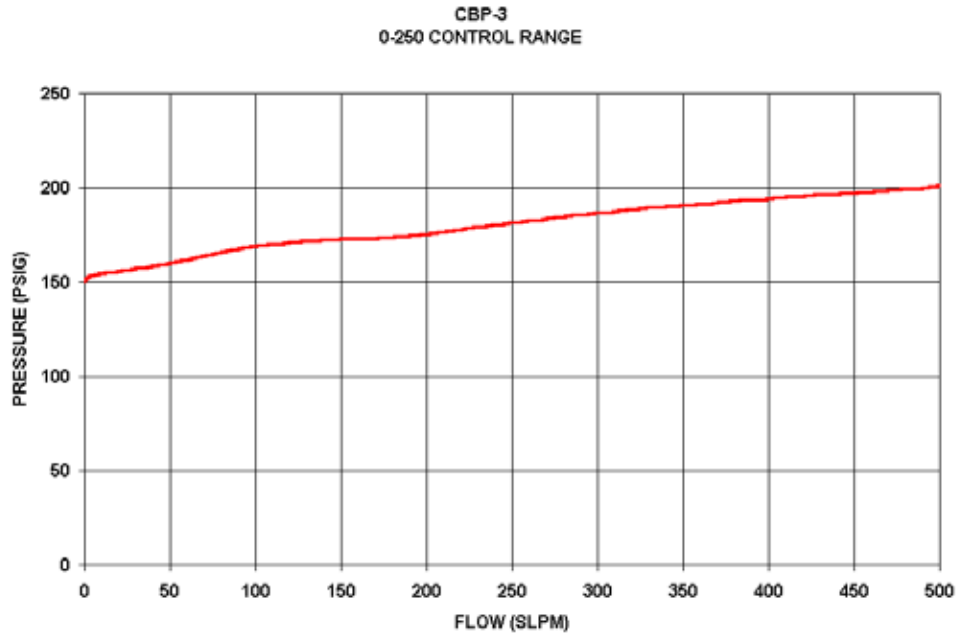

CBP-3 Back Pressure Control Regulators Flow Curves

0-10 CONTROL RANGE

0-25 CONTROL RANGE

0-50 CONTROL RANGE

0-100 CONTROL RANGE

0-250 CONTROL RANGE

0-500 CONTROL RANGE

GO Regulator