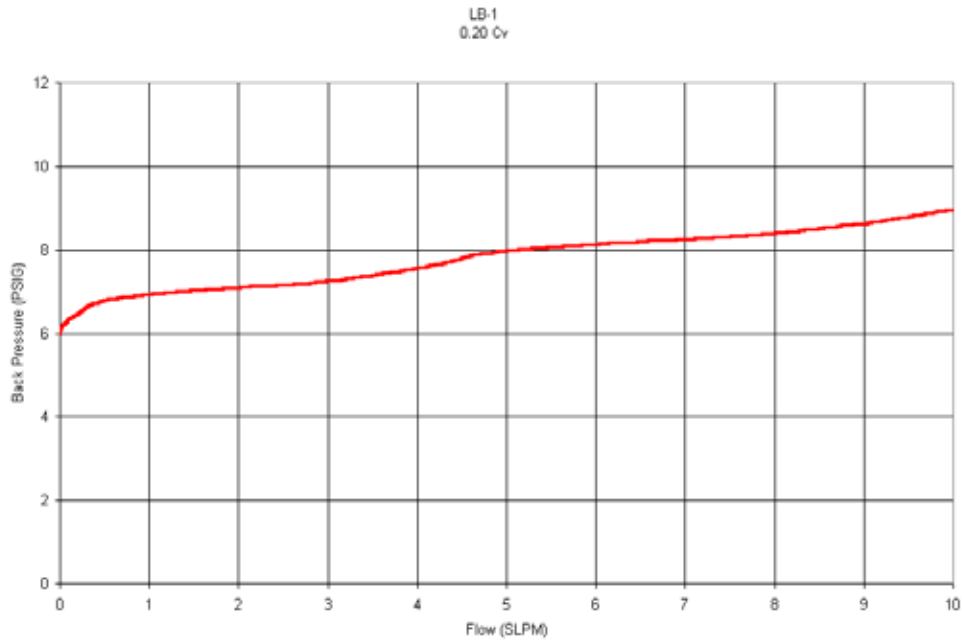

## LB-1 Back Pressure Control Regulators Flow Curves

### 0-10 CONTROL RANGE

### 0-25 CONTROL RANGE

## 0-250 CONTROL RANGE