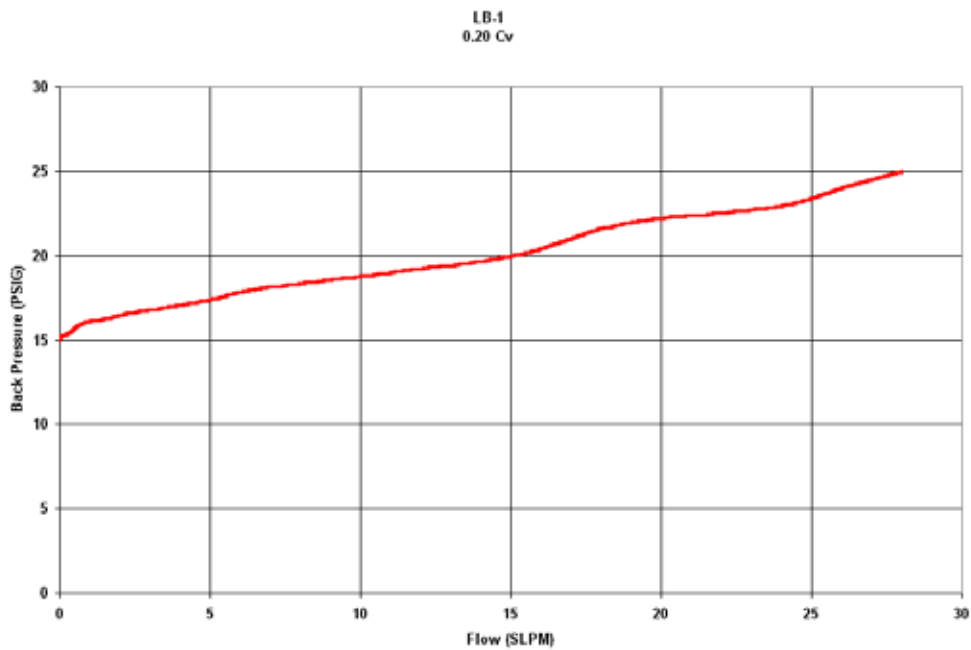

LB-1 Back Pressure Control Regulators Flow Curves

0-10 CONTROL RANGE

0-25 CONTROL RANGE

0-50 CONTROL RANGE

0-100 CONTROL RANGE

0-250 CONTROL RANGE

0-500 CONTROL RANGE

GO Regulator