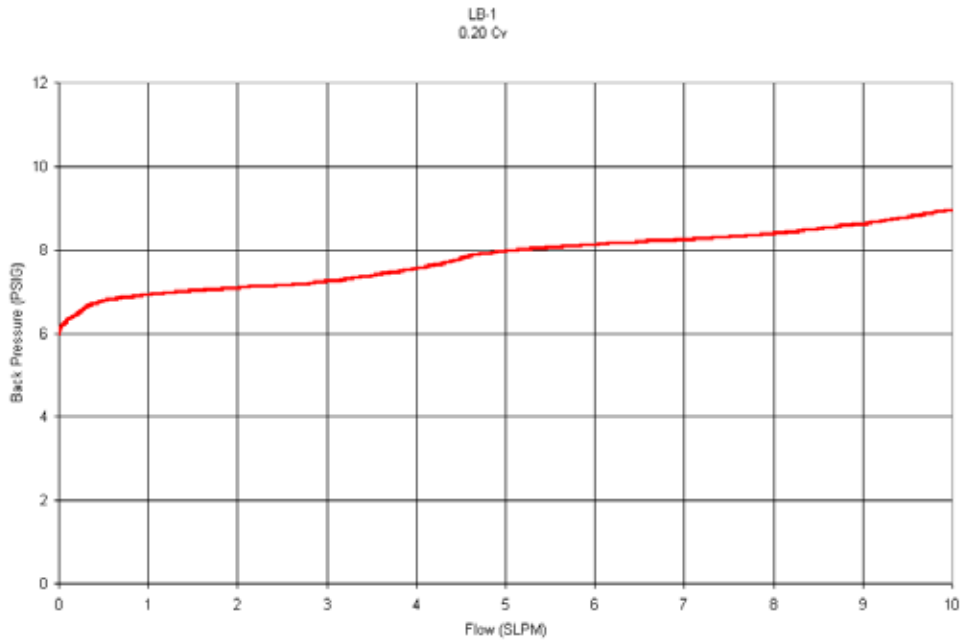

LB-1 Back Pressure Control Regulators Flow Curves

0-10 CONTROL RANGE

0-25 CONTROL RANGE

0-50 CONTROL RANGE

0-100 CONTROL RANGE

0-250 CONTROL RANGE

0-500 CONTROL RANGE

GO Regulator