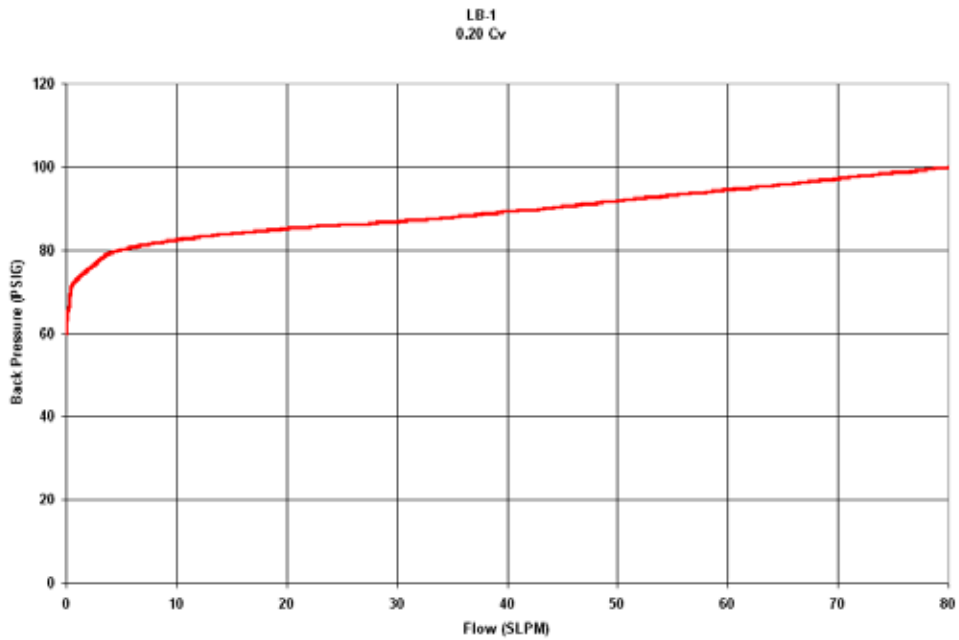

## LB-1 Back Pressure Control Regulators Flow Curves

### 0-10 CONTROL RANGE

### 0-25 CONTROL RANGE

## 0-250 CONTROL RANGE