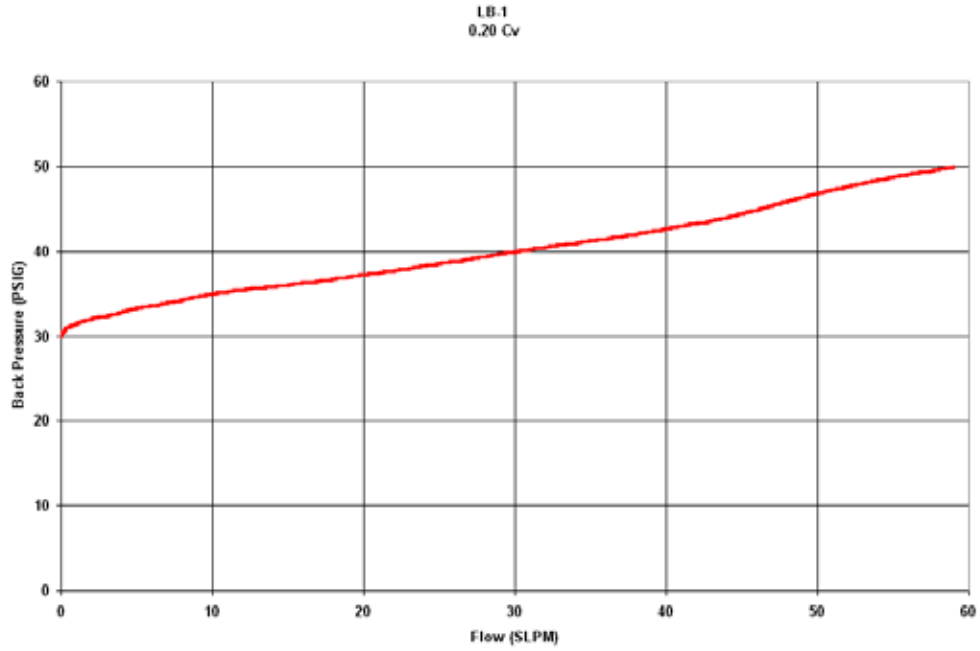

LB-1 Back Pressure Control Regulators Flow Curves

0-10 CONTROL RANGE

0-25 CONTROL RANGE

0-50 CONTROL RANGE

0-100 CONTROL RANGE

0-250 CONTROL RANGE

0-500 CONTROL RANGE

GO Regulator