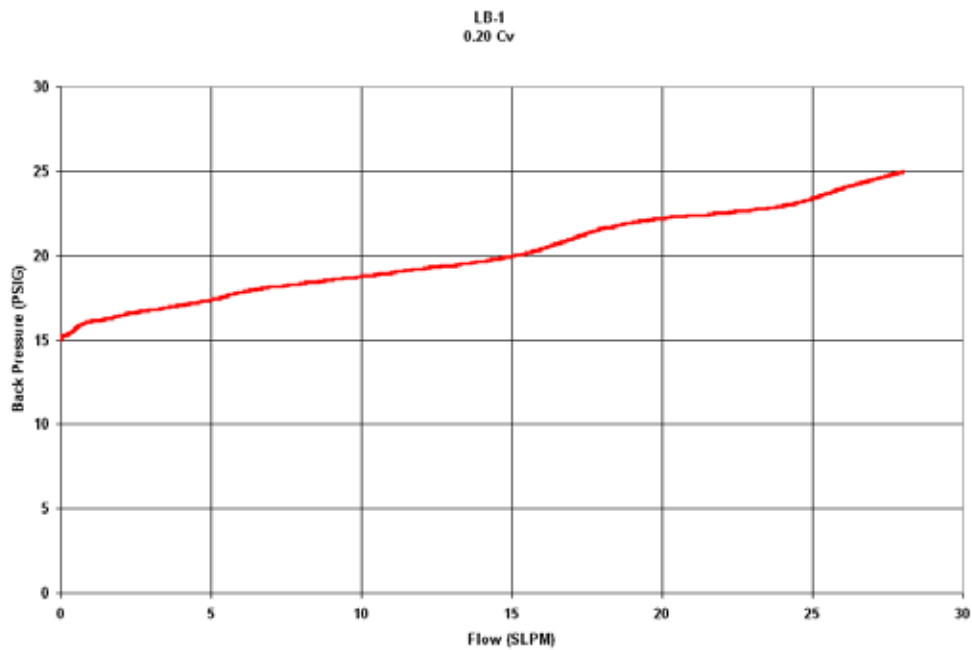

## LB-1 Back Pressure Control Regulators Flow Curves

### 0-10 CONTROL RANGE

### 0-25 CONTROL RANGE

## 0-250 CONTROL RANGE