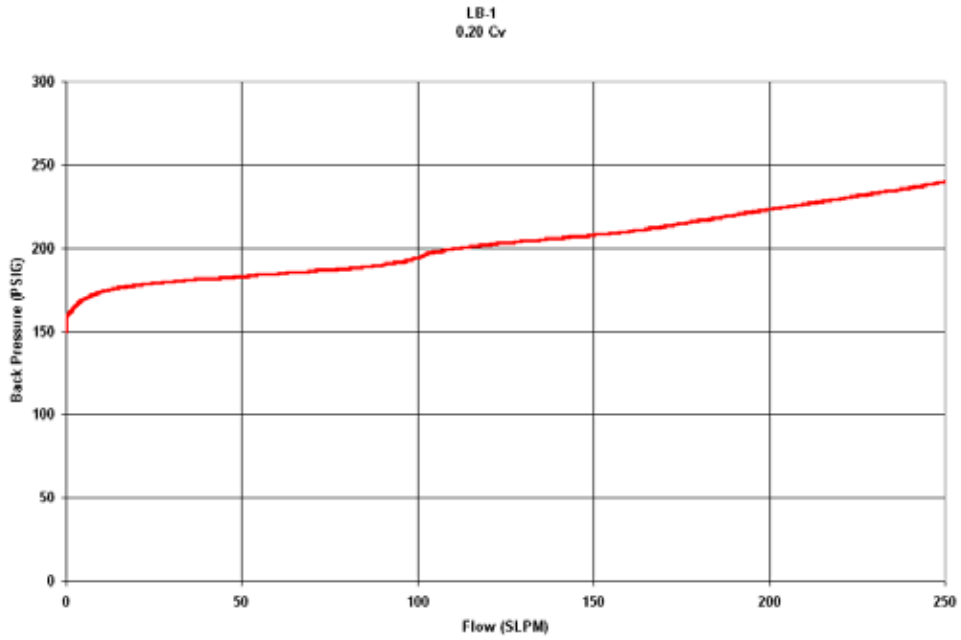

LB-1 Back Pressure Control Regulators Flow Curves

0-10 CONTROL RANGE

0-25 CONTROL RANGE

0-50 CONTROL RANGE

0-100 CONTROL RANGE

0-250 CONTROL RANGE

0-500 CONTROL RANGE

GO Regulator