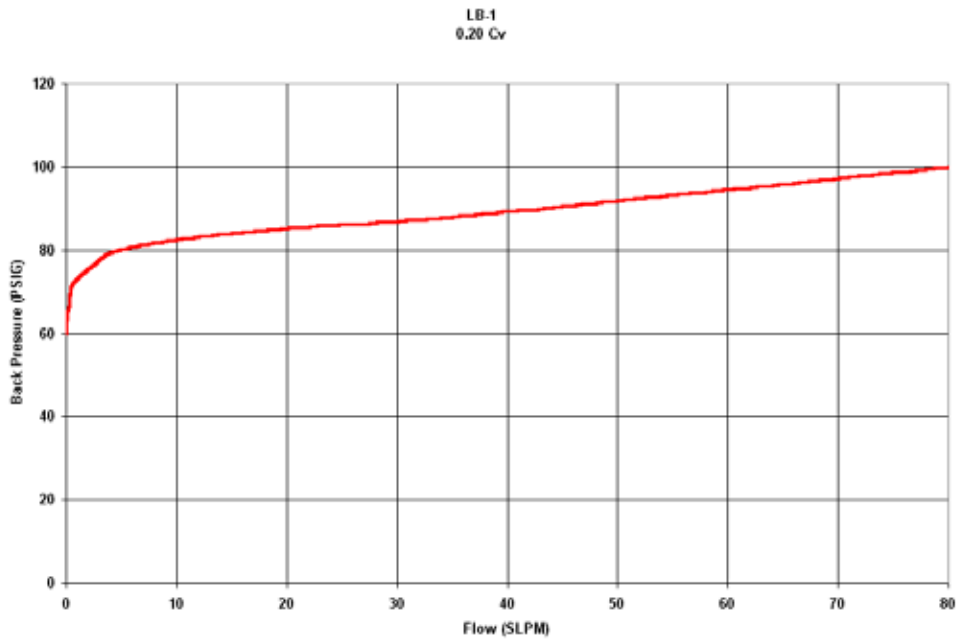

LB-1 Back Pressure Control Regulators Flow Curves

0-10 CONTROL RANGE

0-25 CONTROL RANGE

0-50 CONTROL RANGE

0-100 CONTROL RANGE

0-250 CONTROL RANGE

0-500 CONTROL RANGE

GO Regulator