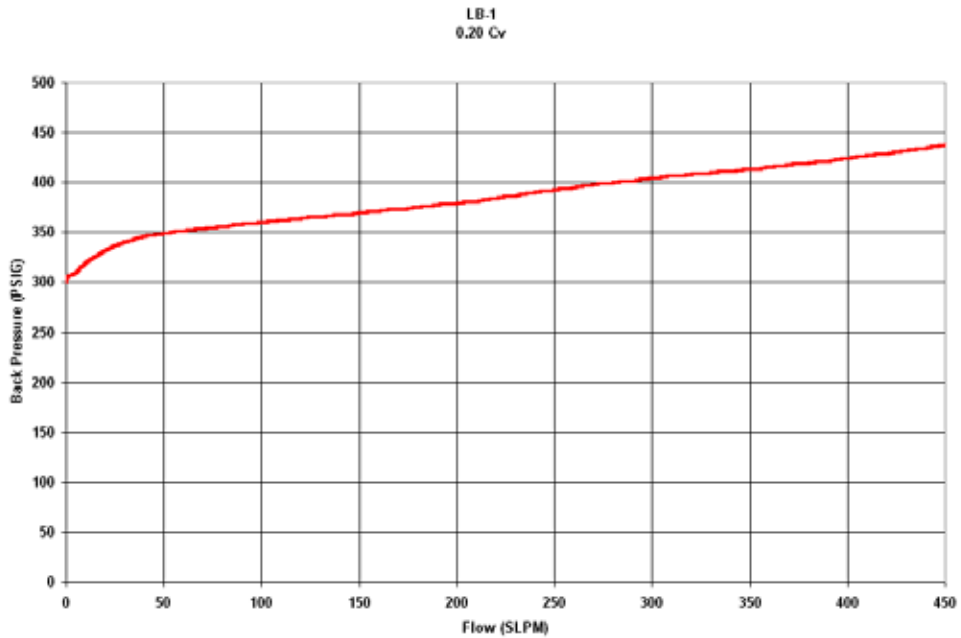

LB-1 Back Pressure Control Regulators Flow Curves

0-10 CONTROL RANGE

0-25 CONTROL RANGE

0-50 CONTROL RANGE

0-100 CONTROL RANGE

0-250 CONTROL RANGE

0-500 CONTROL RANGE

GO Regulator