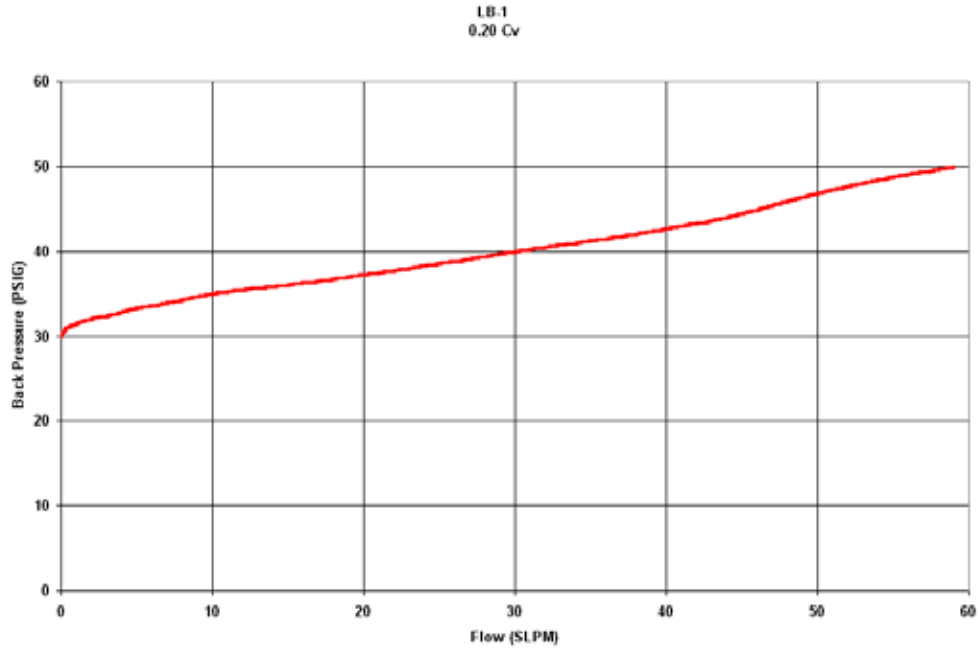

0-50 CONTROL RANGE