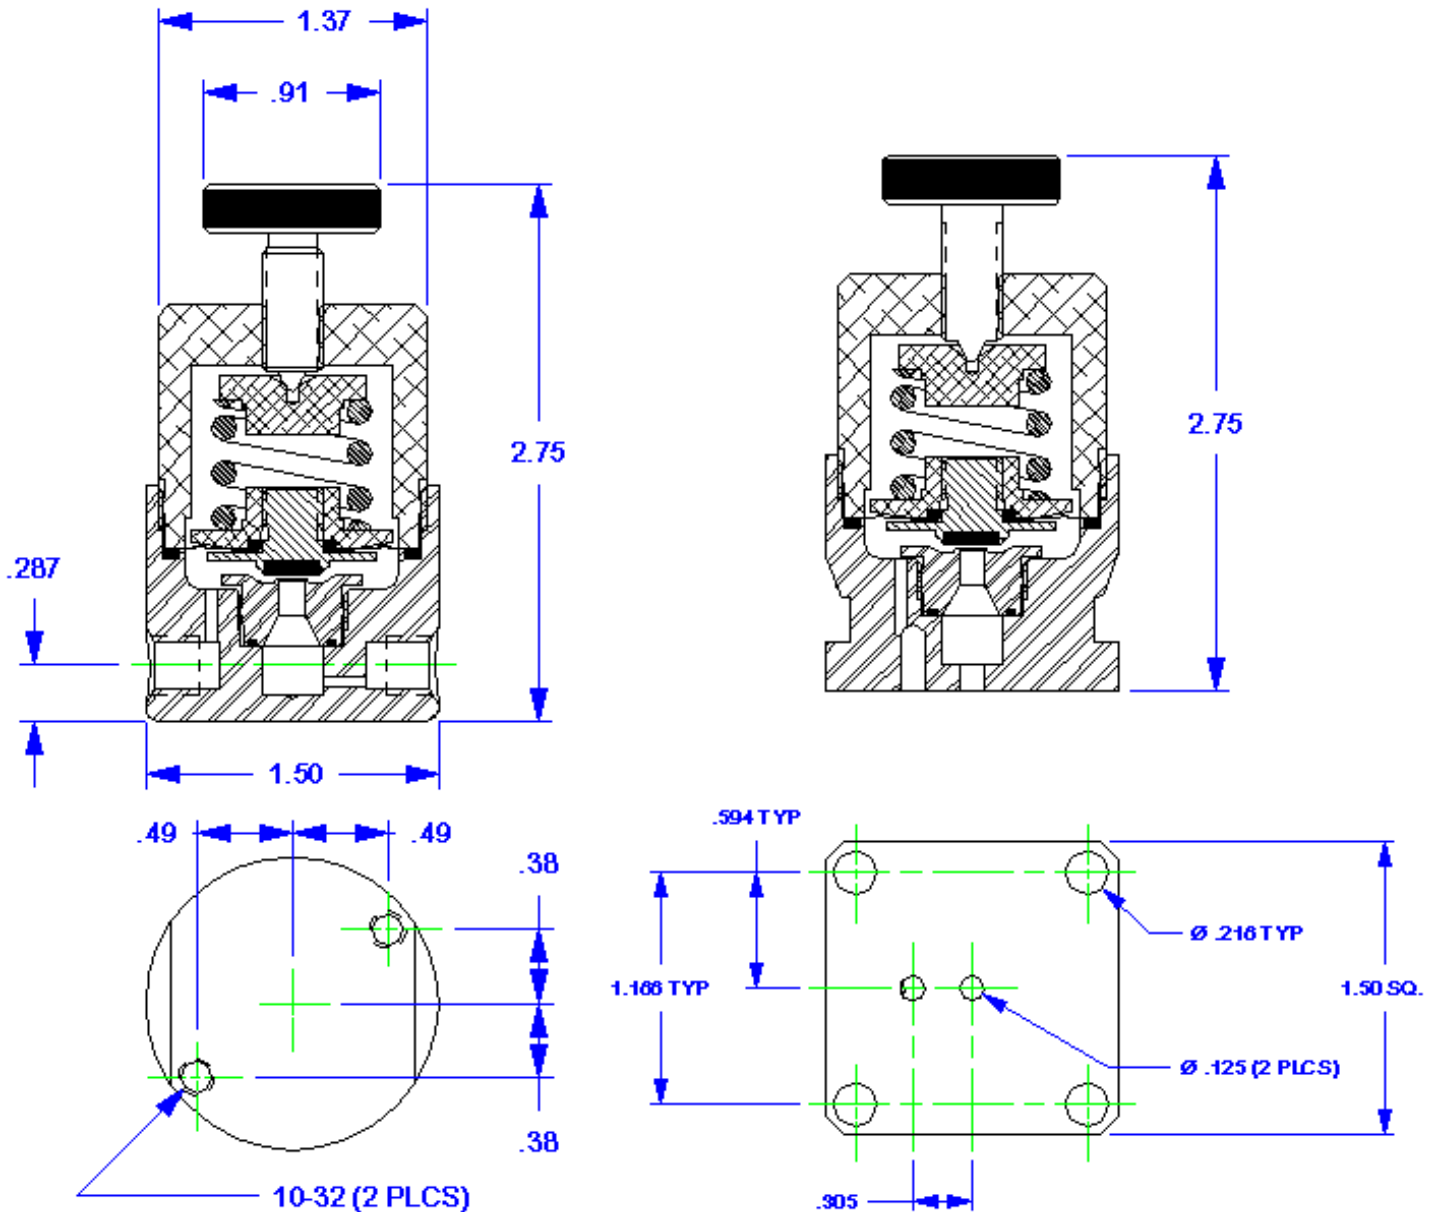

**LB-1 Series Pressure Control Regulators  
Outline & Mounting Dimensions**

**GO Regulator**

405 Centura Court • PO Box 4866 • Spartanburg, SC 29303

Phone (864) 574-7966 • Fax (864) 574-5608

www.goreg.com • sales@goreg.com