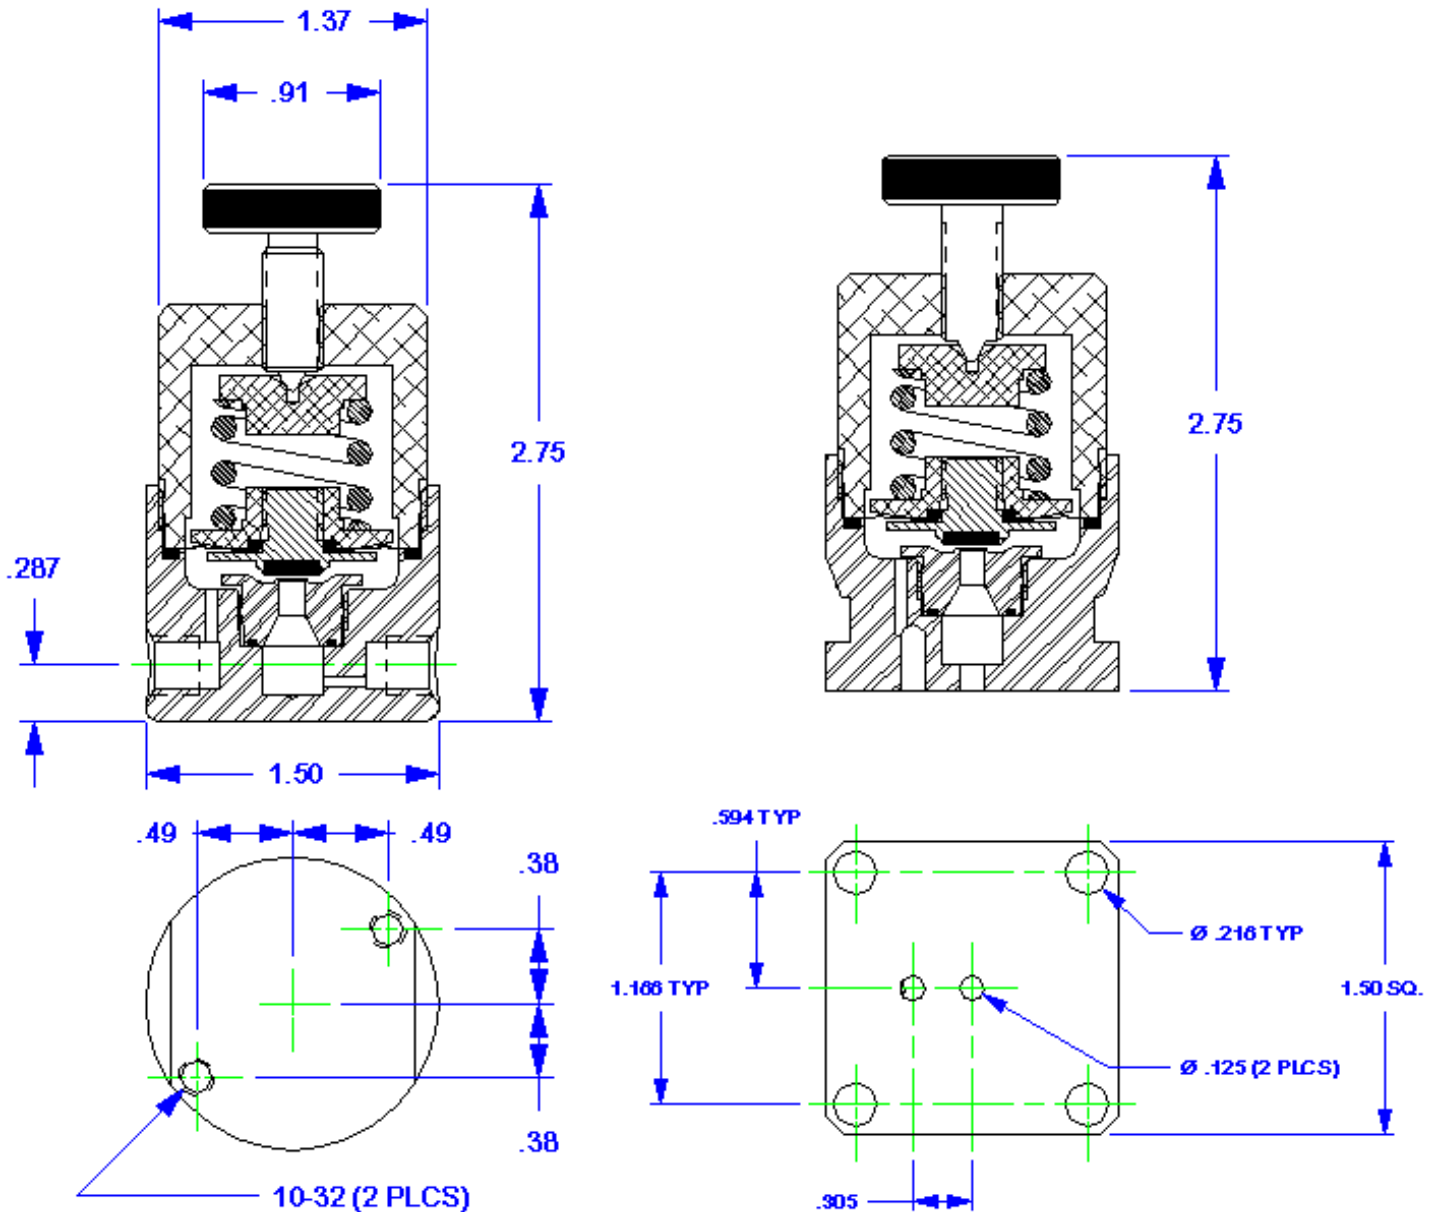

**LB-1 Series Pressure Control Regulators
Outline & Mounting Dimensions**

GO Regulator

405 Centura Court • PO Box 4866 • Spartanburg, SC 29303

Phone (864) 574-7966 • Fax (864) 574-5608

www.goreg.com • sales@goreg.com