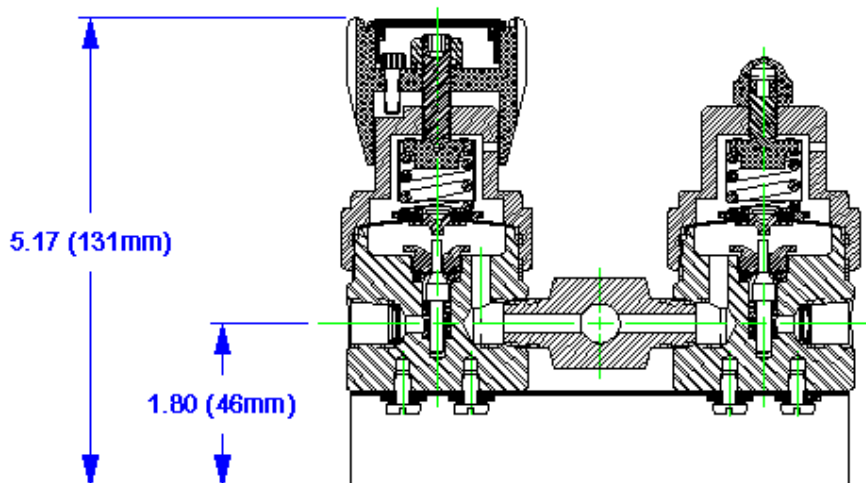

COM-1 Cross Over Manifold Outline & Mounting Dimensions

Weight - 5.2 lbs (2.36 kg)

GO Regulator

405 Centura Court • PO Box 4866 • Spartanburg, SC 29303
Phone (864) 574-7966 • Fax (864) 574-5608
www.goreg.com • sales@goreg.com