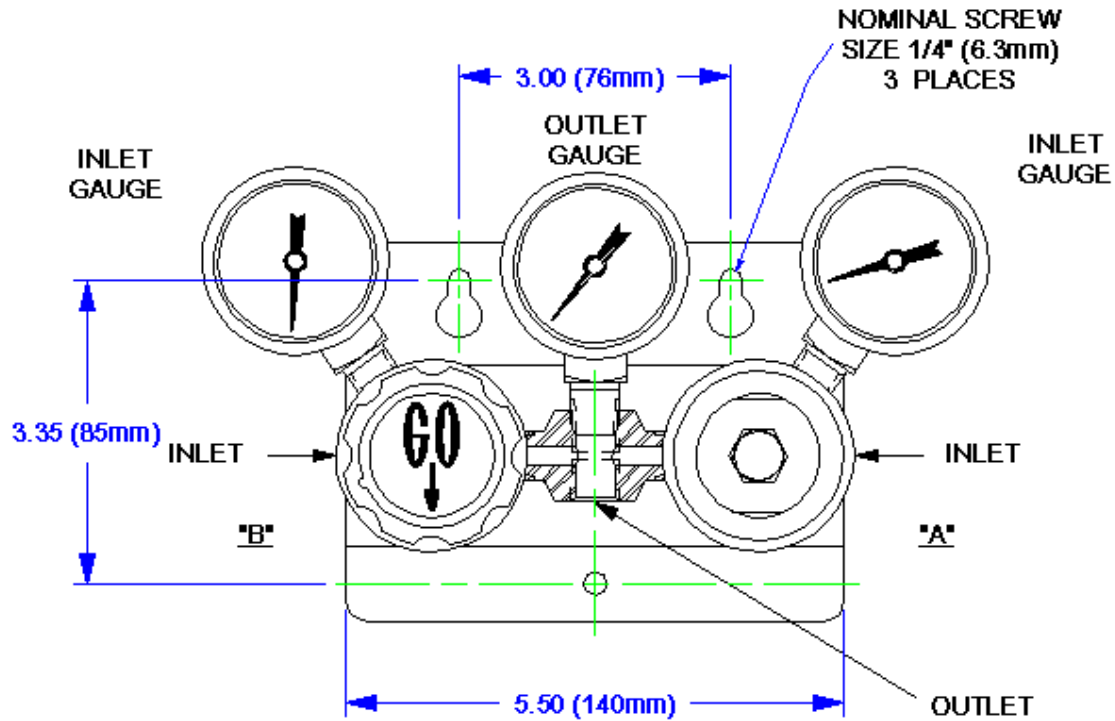

COM-1 Cross Over Manifold Outline & Mounting Dimensions

Weight - 5.2 lbs (2.36 kg)

GO Regulator

405 Centura Court • PO Box 4866 • Spartanburg, SC 29303
Phone (864) 574-7966 • Fax (864) 574-5608
www.goreg.com • sales@goreg.com