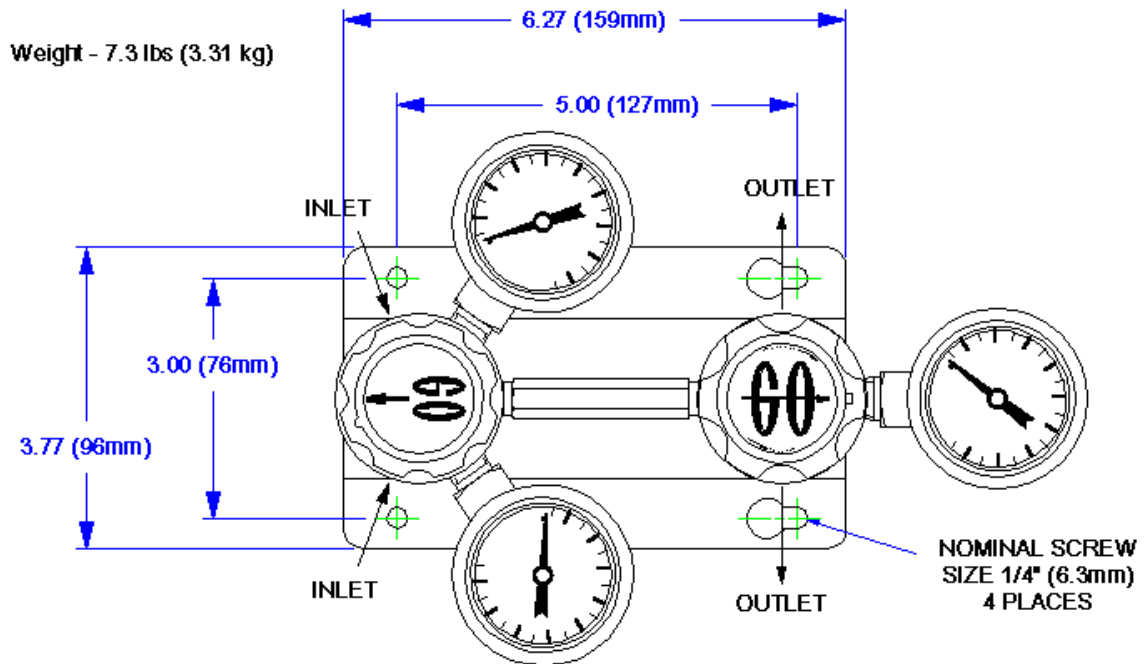

COM-2B Cross Over Manifold Outline & Mounting Dimensions

GO Regulator

405 Centura Court • PO Box 4866 • Spartanburg, SC 29303
Phone (864) 574-7966 • Fax (864) 574-5608
www.goreg.com • sales@goreg.com