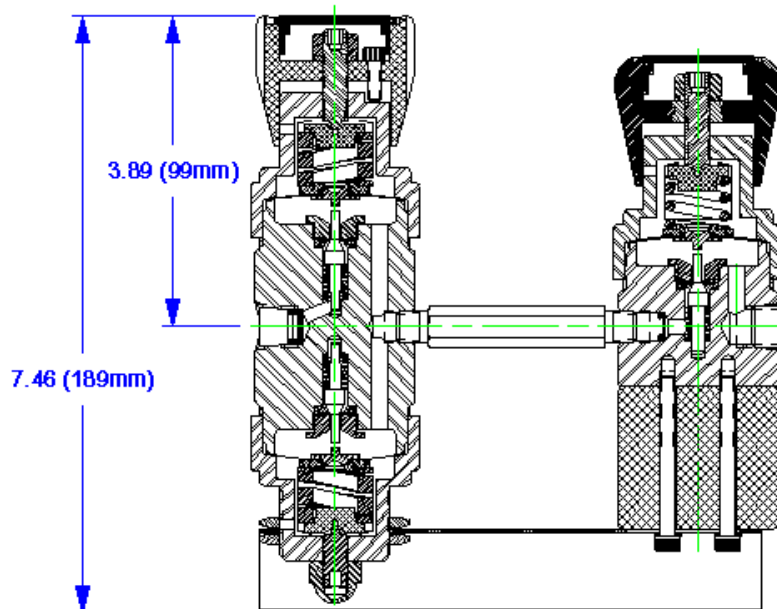

COM-2B Cross Over Manifold Outline & Mounting Dimensions

GO Regulator

405 Centura Court • PO Box 4866 • Spartanburg, SC 29303
Phone (864) 574-7966 • Fax (864) 574-5608
www.goreg.com • sales@goreg.com