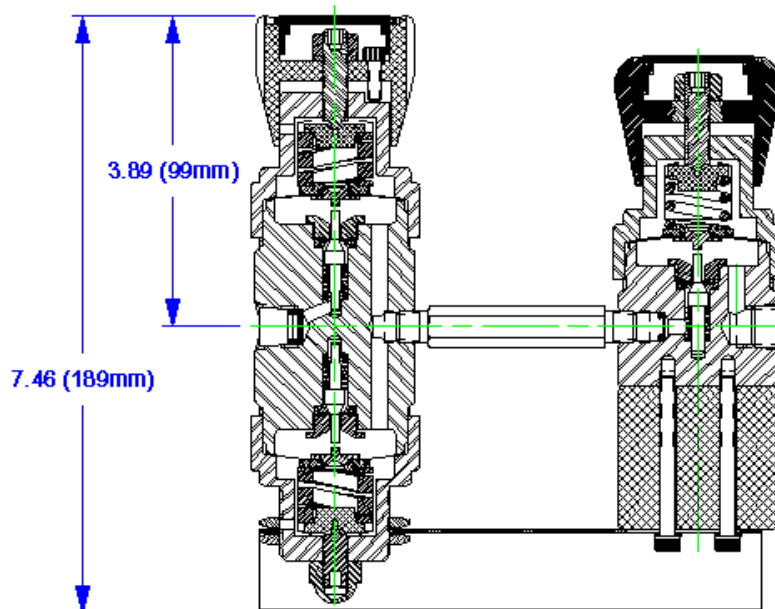

COM-2B Cross Over Manifold Outline & Mounting Dimensions

GO Regulator

405 Centura Court • PO Box 4866 • Spartanburg, SC 29303
Phone (864) 574-7966 • Fax (864) 574-5608
www.goreg.com • sales@goreg.com