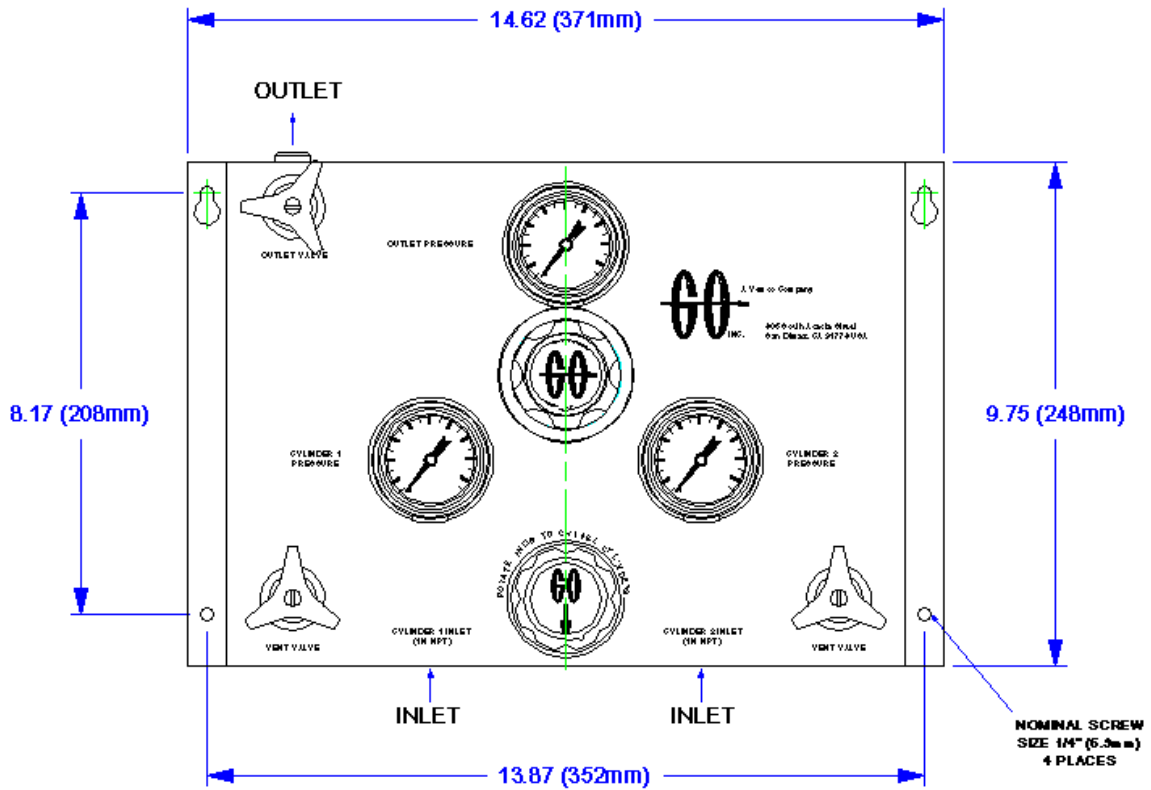

COM-2P Cross Over Manifold Outline & Mounting Dimensions

Weight - 13.4 lbs (6.09 kg)

GO Regulator

405 Centura Court • PO Box 4866 • Spartanburg, SC 29303
Phone (864) 574-7966 • Fax (864) 574-5608
www.goreg.com • sales@goreg.com