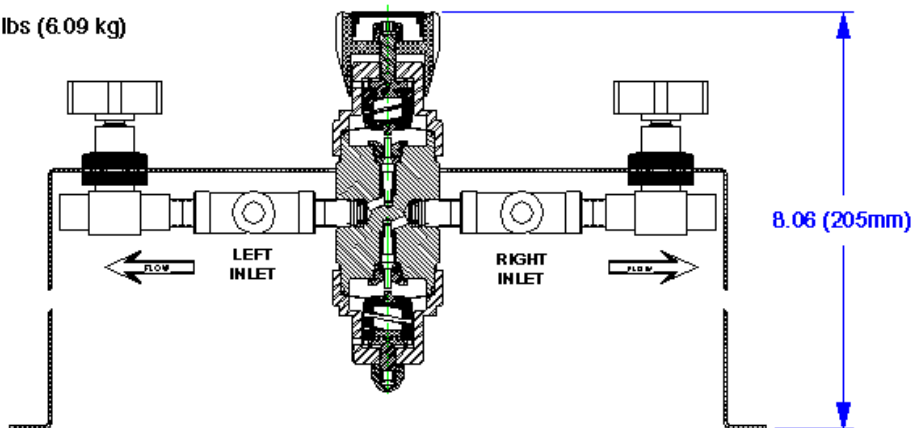

COM-2P Cross Over Manifold Outline & Mounting Dimensions

Weight - 13.4 lbs (6.09 kg)

GO Regulator

405 Centura Court • PO Box 4866 • Spartanburg, SC 29303
Phone (864) 574-7966 • Fax (864) 574-5608
www.goreg.com • sales@goreg.com