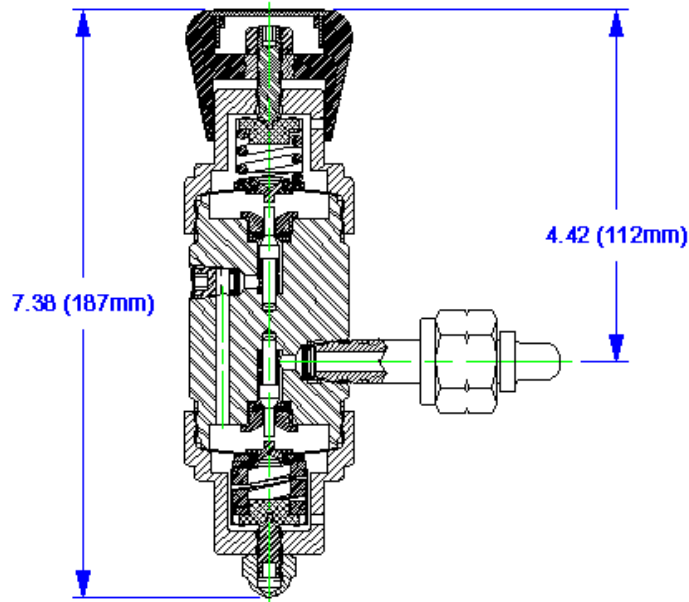

CYL-2 Cylinder Regulators Outline & Mounting Dimensions

Weight - 3.5 lbs (1.59 kg)

GO Regulator

405 Centura Court • PO Box 4866 • Spartanburg, SC 29303
Phone (864) 574-7966 • Fax (864) 574-5608
www.goreg.com • sales@goreg.com