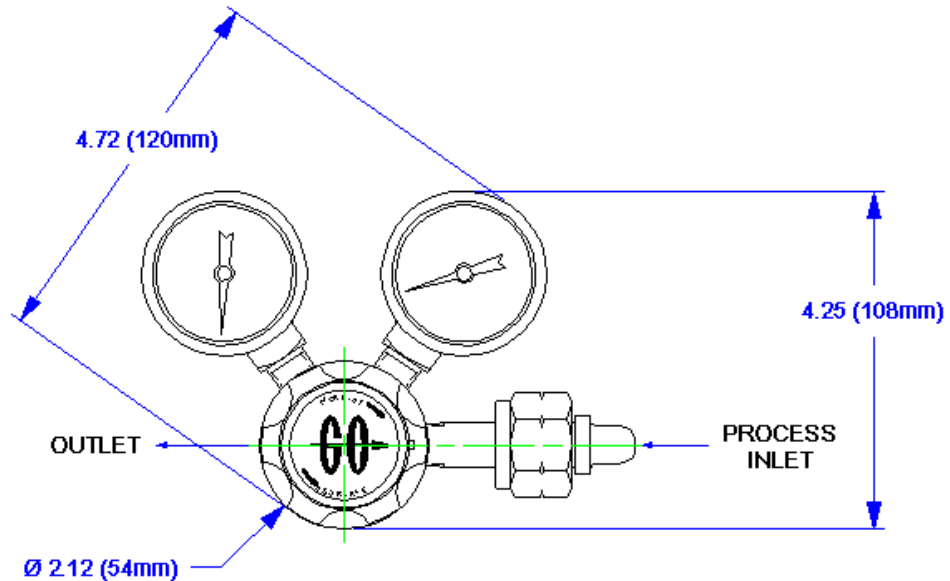

CYL-2 Cylinder Regulators Outline & Mounting Dimensions

Weight - 3.5 lbs (1.59 kg)

GO Regulator

405 Centura Court • PO Box 4866 • Spartanburg, SC 29303
Phone (864) 574-7966 • Fax (864) 574-5608
www.goreg.com • sales@goreg.com