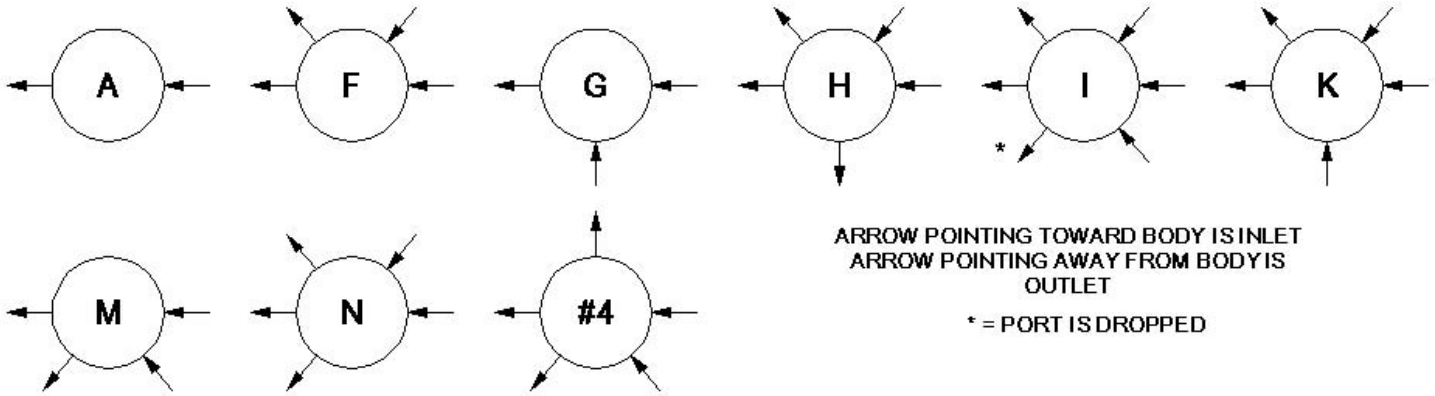

**CYL-2 Cylinder Regulators  
Porting Styles**

ARROW POINTING TOWARD BODY IS INLET  
ARROW POINTING AWAY FROM BODY IS  
OUTLET

\* = PORT IS DROPPED

**DUAL STAGE PRESSURE REDUCING  
PORTING CONFIGURATIONS**