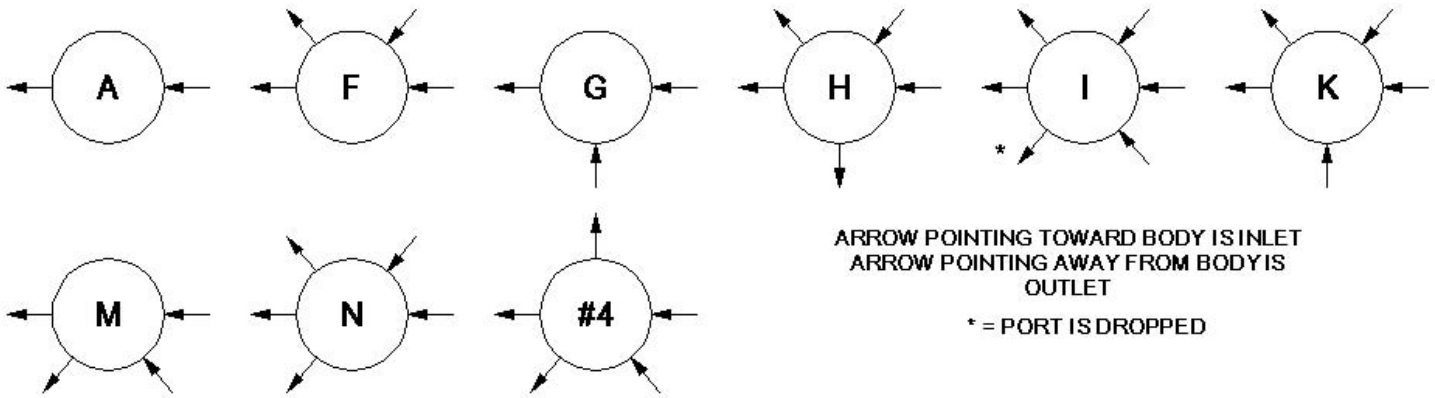

**CYL-20 Cylinder Regulators  
Porting Styles**

ARROW POINTING TOWARD BODY IS INLET  
ARROW POINTING AWAY FROM BODY IS  
OUTLET

\* = PORT IS DROPPED

**DUAL STAGE PRESSURE REDUCING  
PORTING CONFIGURATIONS**