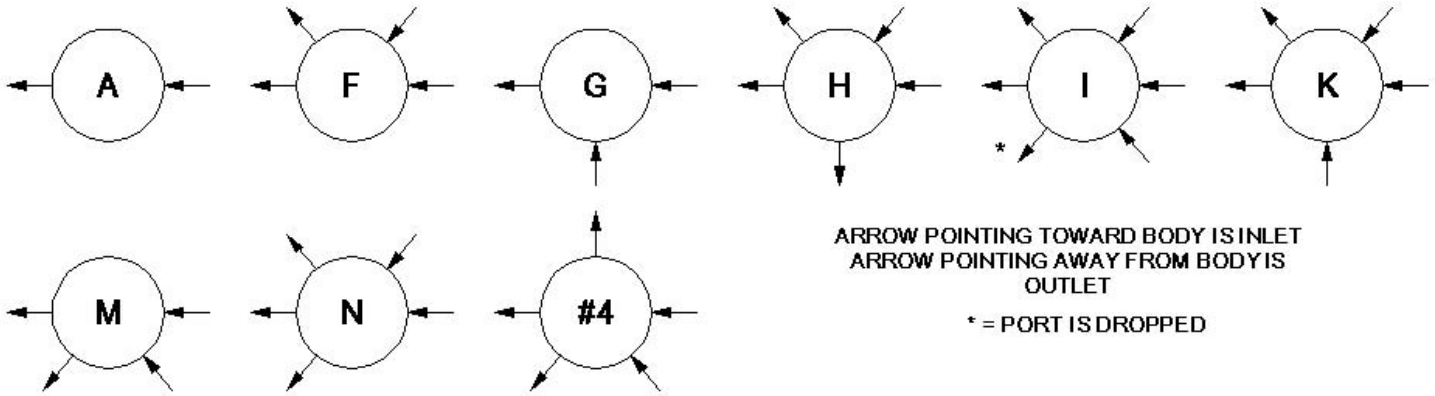

**CYL-20 Cylinder Regulators
Porting Styles**

ARROW POINTING TOWARD BODY IS INLET
ARROW POINTING AWAY FROM BODY IS
OUTLET

* = PORT IS DROPPED

**DUAL STAGE PRESSURE REDUCING
PORTING CONFIGURATIONS**

GO Regulator