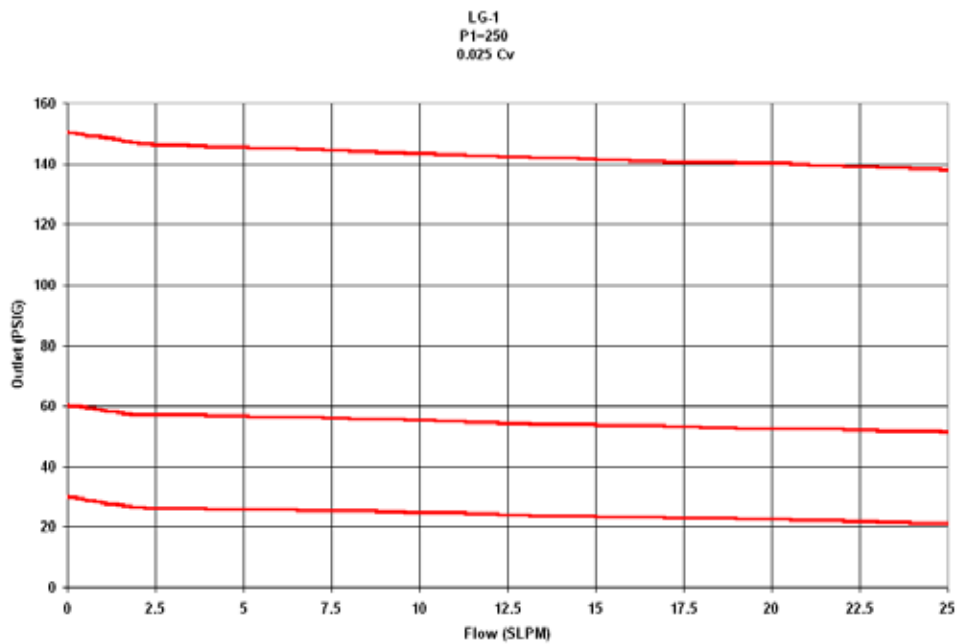

LG-1 Ultra-Miniature Pressure Regulator Flow Curves

0-100 CONTROL RANGE

0-250 CONTROL RANGE

0-500 CONTROL RANGE

0-1000 CONTROL RANGE

0-2000 CONTROL RANGE

0-3500 CONTROL RANGE

GO Regulator