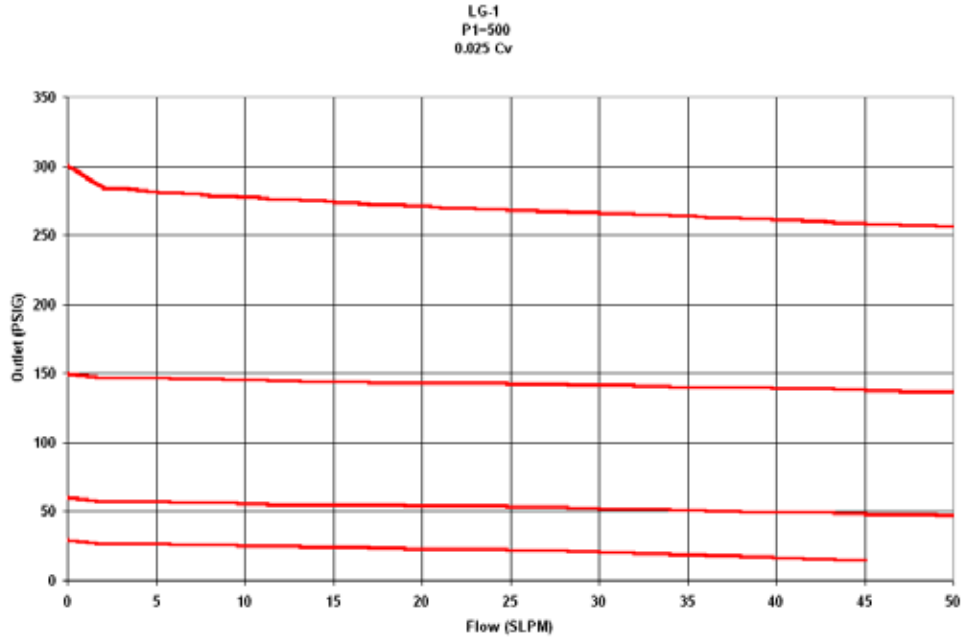

LG-1 Ultra-Miniature Pressure Regulator Flow Curves

0-100 CONTROL RANGE

0-250 CONTROL RANGE

0-500 CONTROL RANGE

0-1000 CONTROL RANGE

0-2000 CONTROL RANGE

0-3500 CONTROL RANGE

GO Regulator