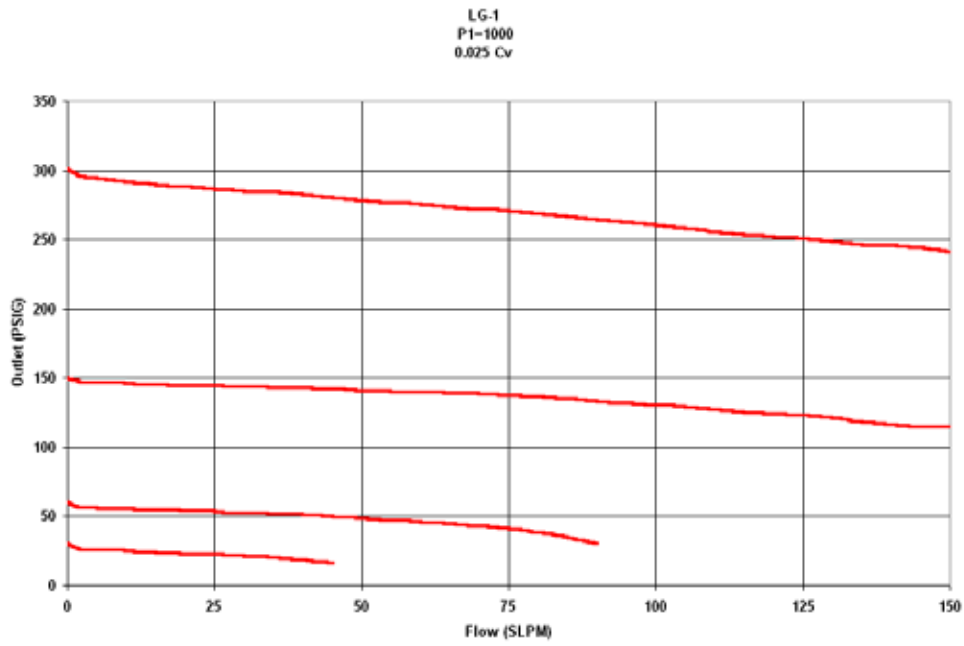

LG-1 Ultra-Miniature Pressure Regulator Flow Curves

0-100 CONTROL RANGE

0-250 CONTROL RANGE

0-500 CONTROL RANGE

0-1000 CONTROL RANGE

0-2000 CONTROL RANGE

0-3500 CONTROL RANGE

GO Regulator