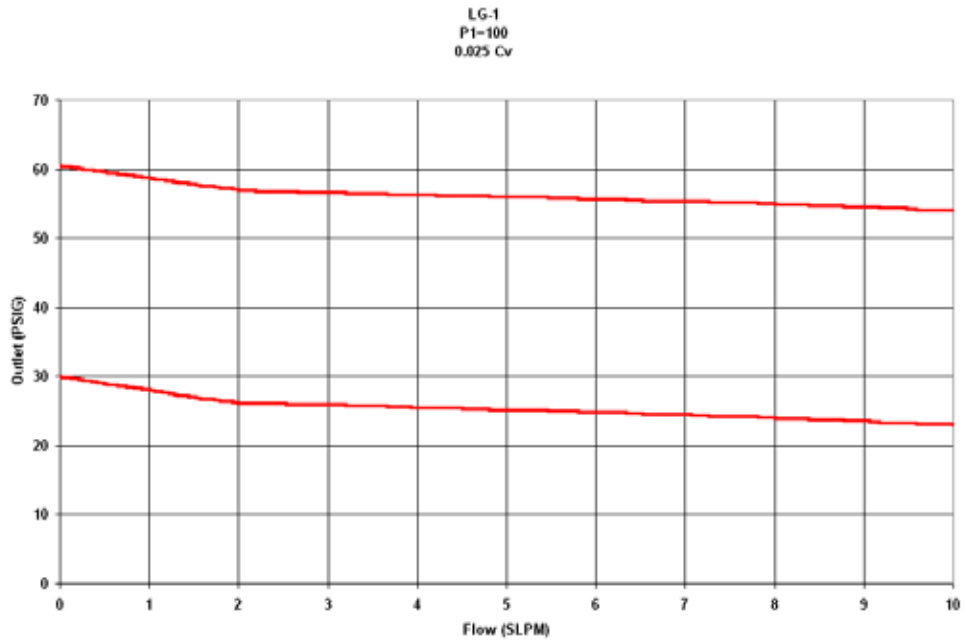

LG-1 Ultra-Miniature Pressure Regulator Flow Curves

0-100 CONTROL RANGE

0-250 CONTROL RANGE

0-500 CONTROL RANGE

0-1000 CONTROL RANGE

0-2000 CONTROL RANGE

0-3500 CONTROL RANGE

GO Regulator