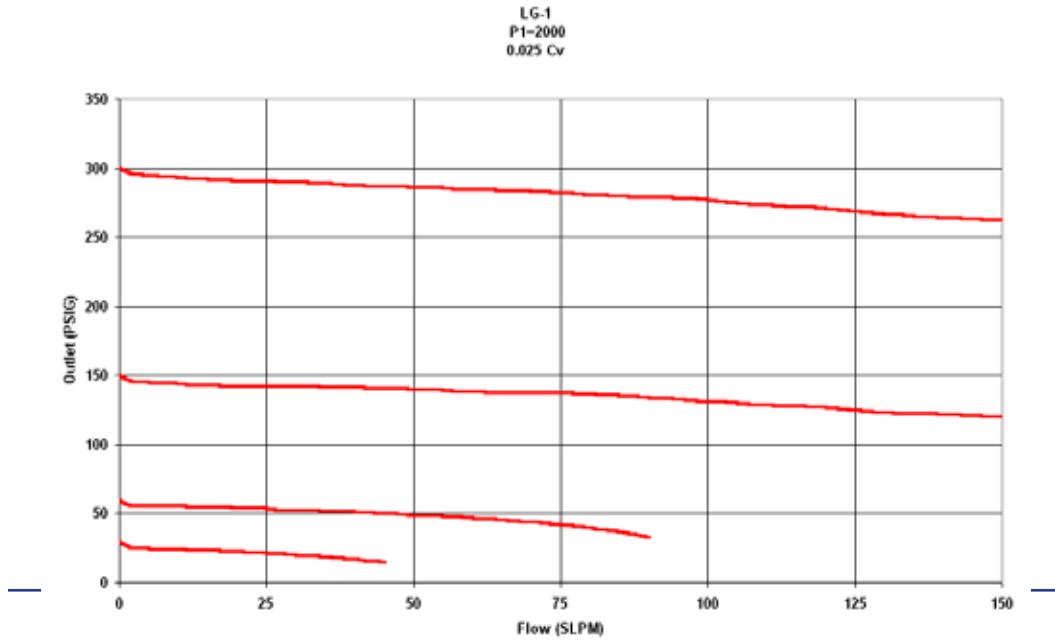

LG-1 Ultra-Miniature Pressure Regulator Flow Curves

0-100 CONTROL RANGE

0-250 CONTROL RANGE

0-500 CONTROL RANGE

0-1000 CONTROL RANGE

0-2000 CONTROL RANGE

0-3500 CONTROL RANGE

GO Regulator