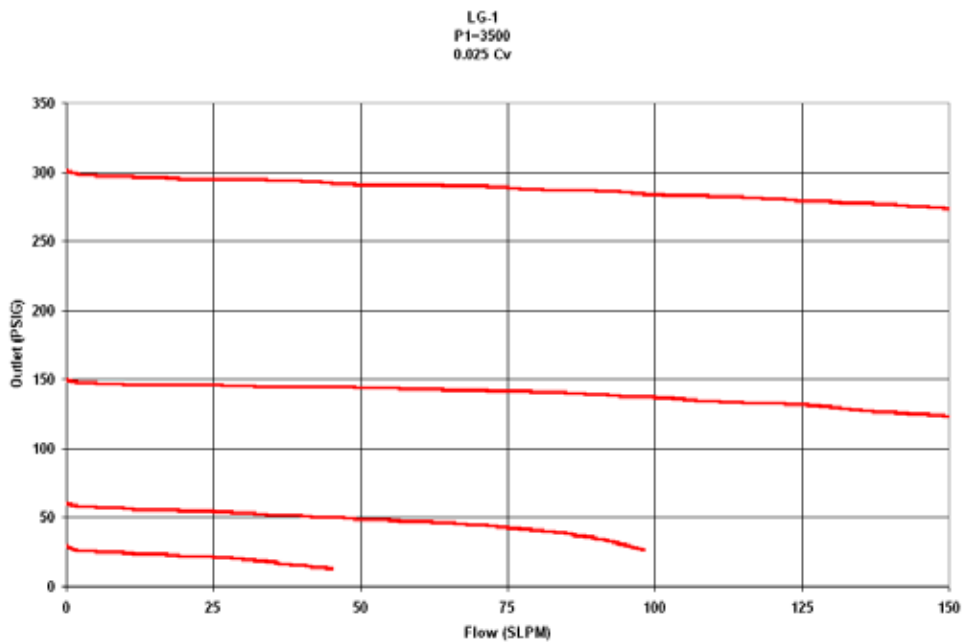

LG-1 Ultra-Miniature Pressure Regulator Flow Curves

0-100 CONTROL RANGE

0-250 CONTROL RANGE

0-500 CONTROL RANGE

0-1000 CONTROL RANGE

0-2000 CONTROL RANGE

0-3500 CONTROL RANGE

GO Regulator