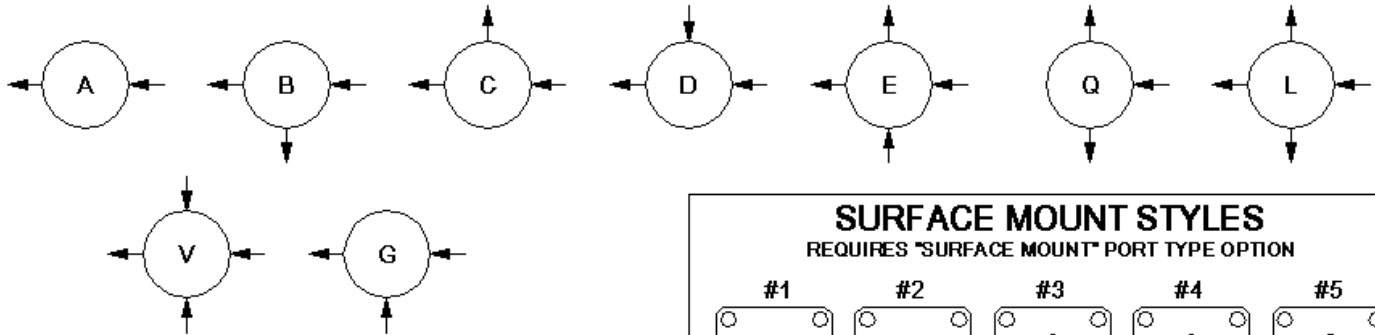

**LG-1 Ultra-Miniature Pressure Regulator  
Porting Styles**

ARROW POINTING TOWARD  
BODY IS INLET  
ARROW POINTING AWAY  
FROM BODY IS OUTLET  
LOCATION OF PORTS FROM  
TOP VIEW

**SURFACE MOUNT STYLES**  
REQUIRES "SURFACE MOUNT" PORT TYPE OPTION

#1	#2	#3	#4	#5

CENTER PORT IS INLET, ALL OTHER  
PORTS ARE OUTLETS  
LOCATION OF PORTS FROM BOTTOM VIEW

**GO Regulator**

405 Centura Court • PO Box 4866 • Spartanburg, SC 29303

Phone (864) 574-7966 • Fax (864) 574-5608