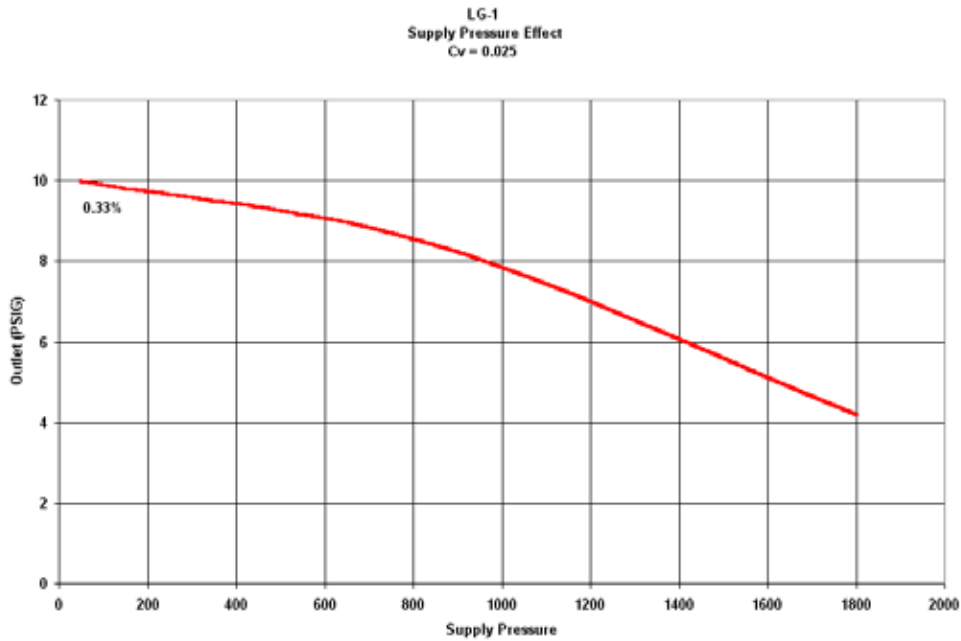

**LG-1 Ultra-Miniature Pressure Regulator
Supply Pressure Effect**

SUPPLY PRESSURE EFFECT

GO Regulator

405 Centura Court • PO Box 4866 • Spartanburg, SC 29303
Phone (864) 574-7966 • Fax (864) 574-5608
www.goreg.com • sales@goreg.com