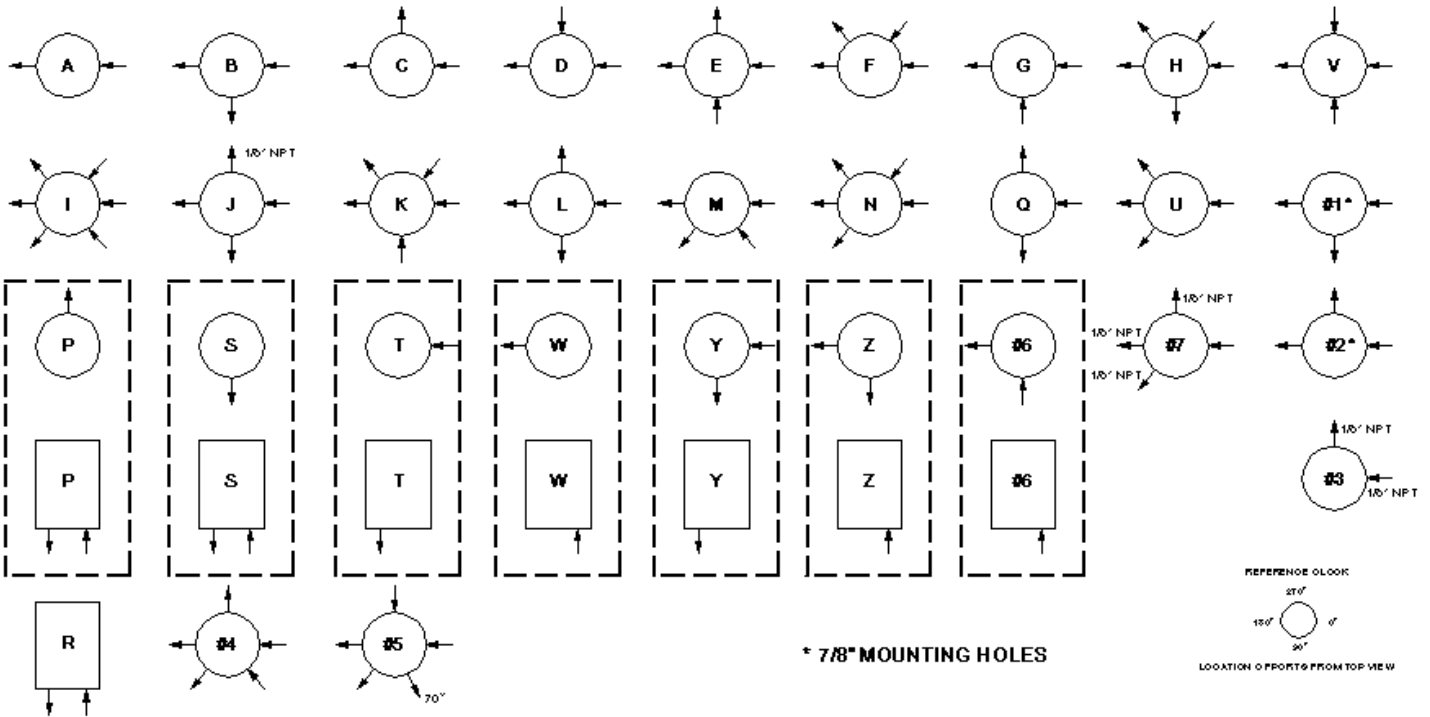

**PR-1 Series Pressure Regulator  
Porting Styles**

SINGLE STAGE  
PRESSURE REDUCING & BACK PRESSURE  
PORTING CONFIGURATIONS

**GO Regulator**

405 Centura Court • PO Box 4866 • Spartanburg, SC 29303

Phone (864) 574-7966 • Fax (864) 574-5608