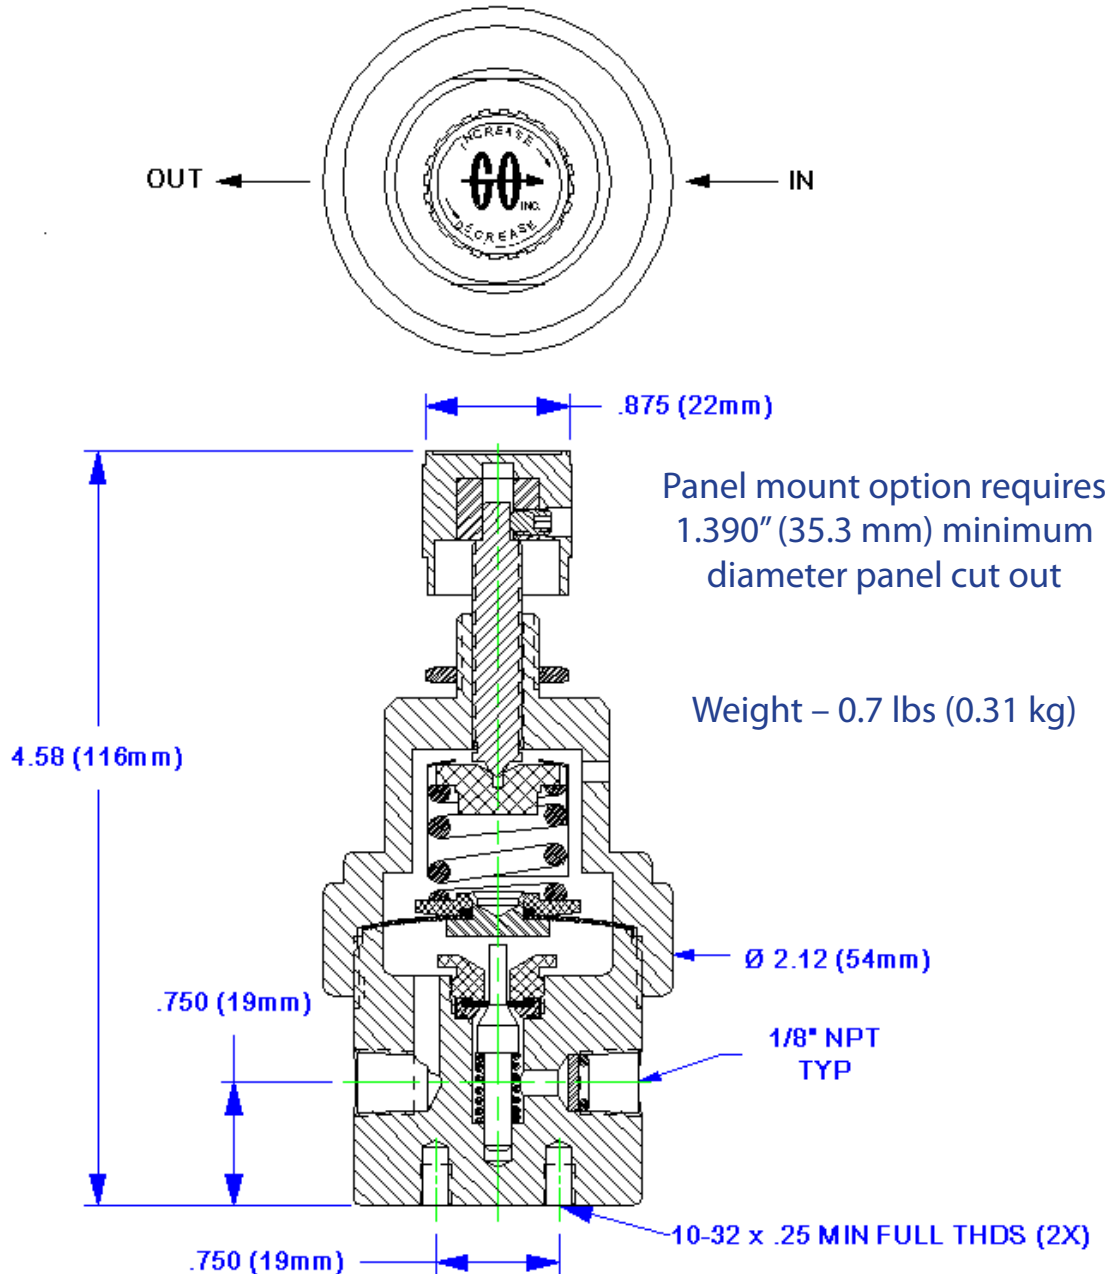

## PR-11 Series Pressure Regulator Outline & Mounting Dimensions