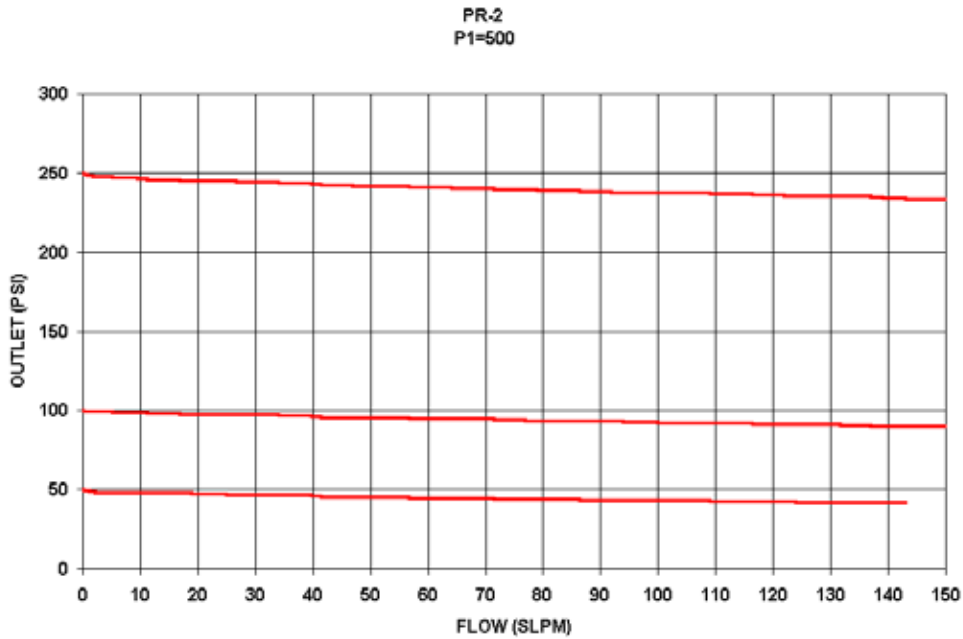

PR-2 Series Pressure Regulator Flow Curves

0-500 CONTROL RANGE

0-1000 CONTROL RANGE

0-2000 CONTROL RANGE

0-3500 CONTROL RANGE

GO Regulator

405 Centura Court • PO Box 4866 • Spartanburg, SC 29303
Phone (864) 574-7966 • Fax (864) 574-5608
www.goreg.com • sales@goreg.com