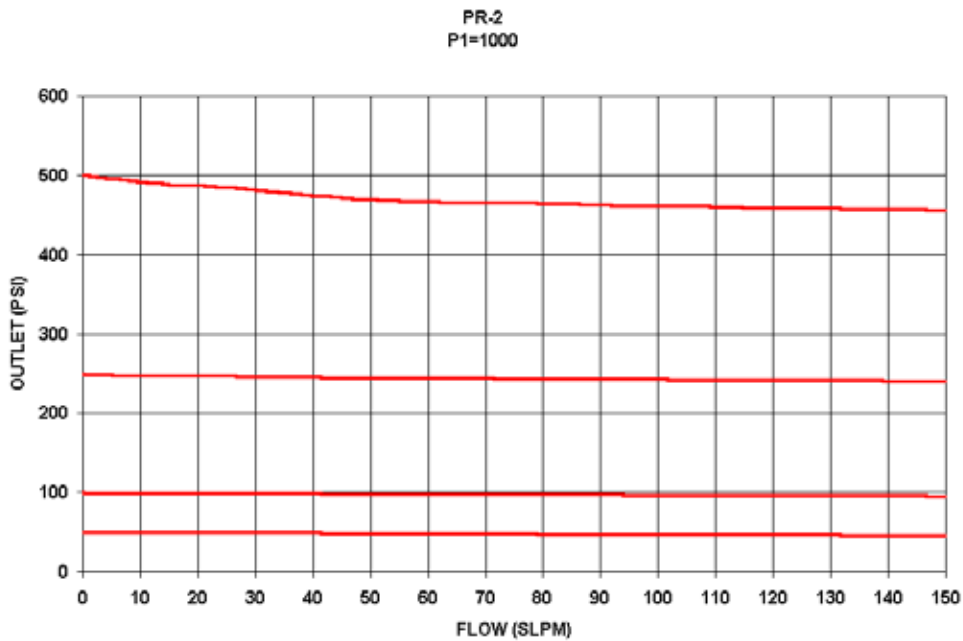

PR-2 Series Pressure Regulator Flow Curves

0-500 CONTROL RANGE

0-1000 CONTROL RANGE

0-2000 CONTROL RANGE

0-3500 CONTROL RANGE

GO Regulator

405 Centura Court • PO Box 4866 • Spartanburg, SC 29303
Phone (864) 574-7966 • Fax (864) 574-5608
www.goreg.com • sales@goreg.com