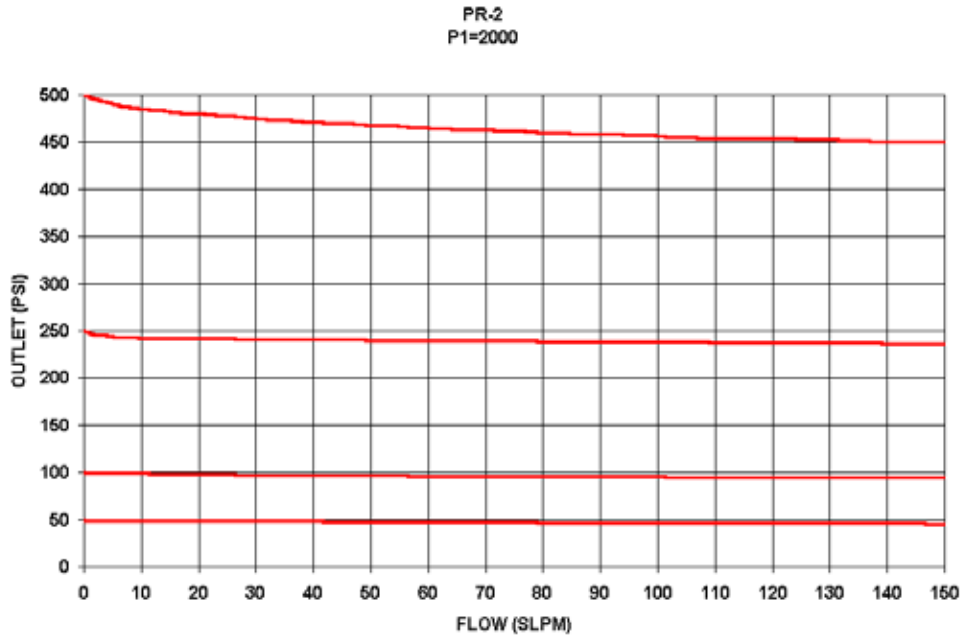

PR-2 Series Pressure Regulator Flow Curves

0-500 CONTROL RANGE

0-1000 CONTROL RANGE

0-2000 CONTROL RANGE

0-3500 CONTROL RANGE

GO Regulator

405 Centura Court • PO Box 4866 • Spartanburg, SC 29303
Phone (864) 574-7966 • Fax (864) 574-5608
www.goreg.com • sales@goreg.com