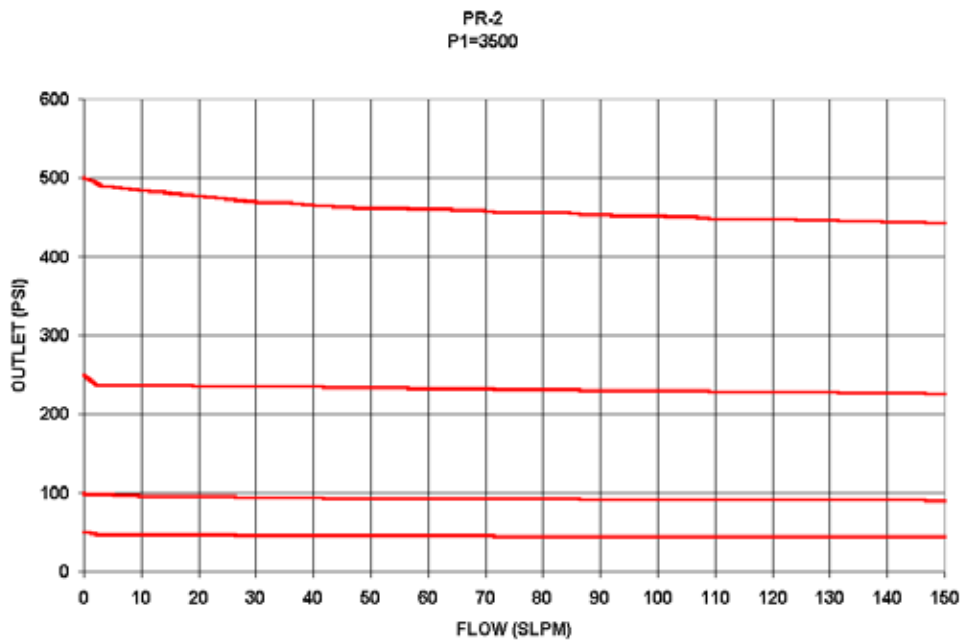

PR-2 Series Pressure Regulator Flow Curves

0-500 CONTROL RANGE

0-1000 CONTROL RANGE

0-2000 CONTROL RANGE

0-3500 CONTROL RANGE

GO Regulator

405 Centura Court • PO Box 4866 • Spartanburg, SC 29303
Phone (864) 574-7966 • Fax (864) 574-5608
www.goreg.com • sales@goreg.com