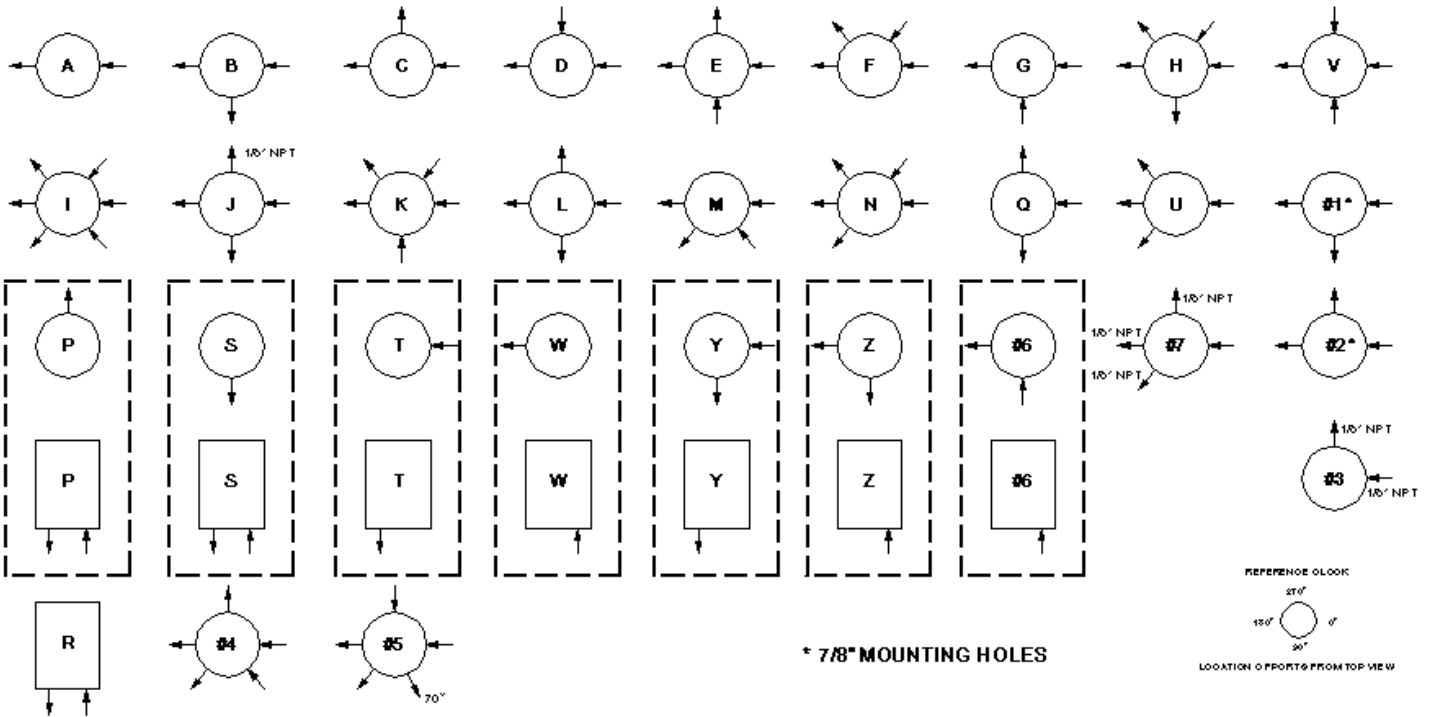

**PR-2 Series Pressure Regulator  
Porting Styles**

SINGLE STAGE  
PRESSURE REDUCING & BACK PRESSURE  
PORTING CONFIGURATIONS

**GO Regulator**

405 Centura Court • PO Box 4866 • Spartanburg, SC 29303

Phone (864) 574-7966 • Fax (864) 574-5608