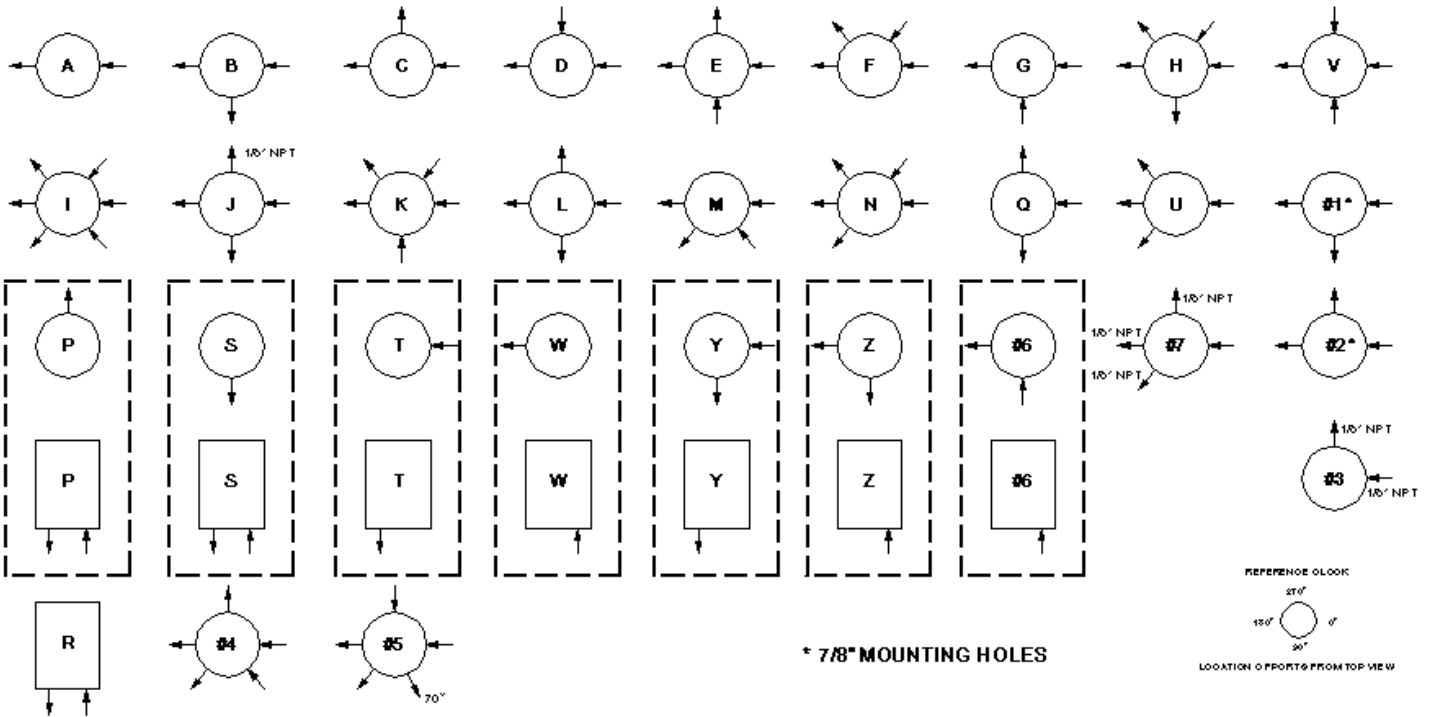

**PR-5 Series Pressure Regulator  
Porting Styles**

SINGLE STAGE  
PRESSURE REDUCING & BACK PRESSURE  
PORTING CONFIGURATIONS

**GO Regulator**

405 Centura Court • PO Box 4866 • Spartanburg, SC 29303

Phone (864) 574-7966 • Fax (864) 574-5608