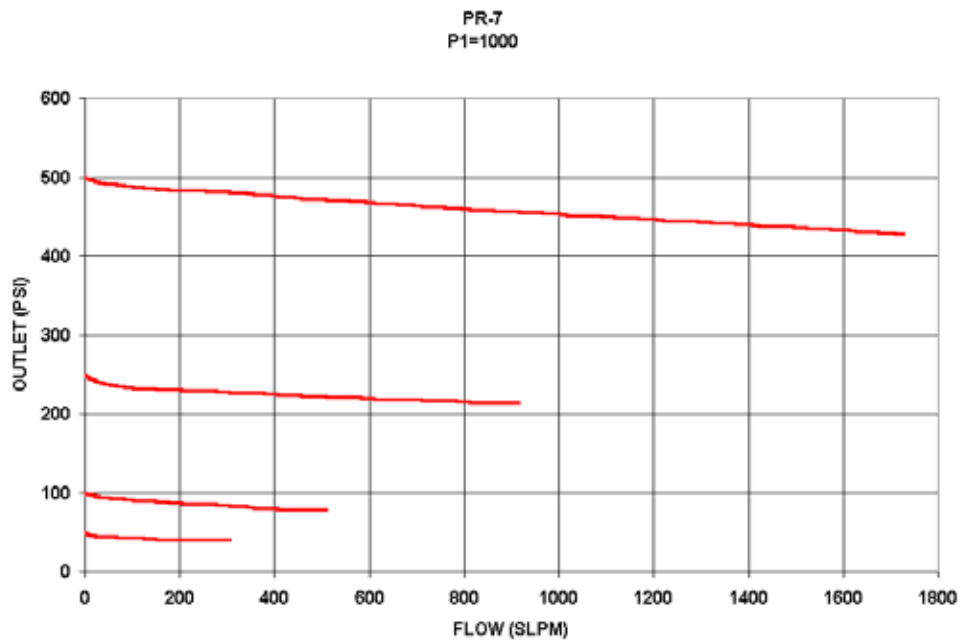

PR-7 Series Pressure Regulator Flow Curves

0-100 CONTROL RANGE

0-200 CONTROL RANGE

0-500 CONTROL RANGE

0-1000 CONTROL RANGE

GO Regulator

405 Centura Court • PO Box 4866 • Spartanburg, SC 29303

Phone (864) 574-7966 • Fax (864) 574-5608