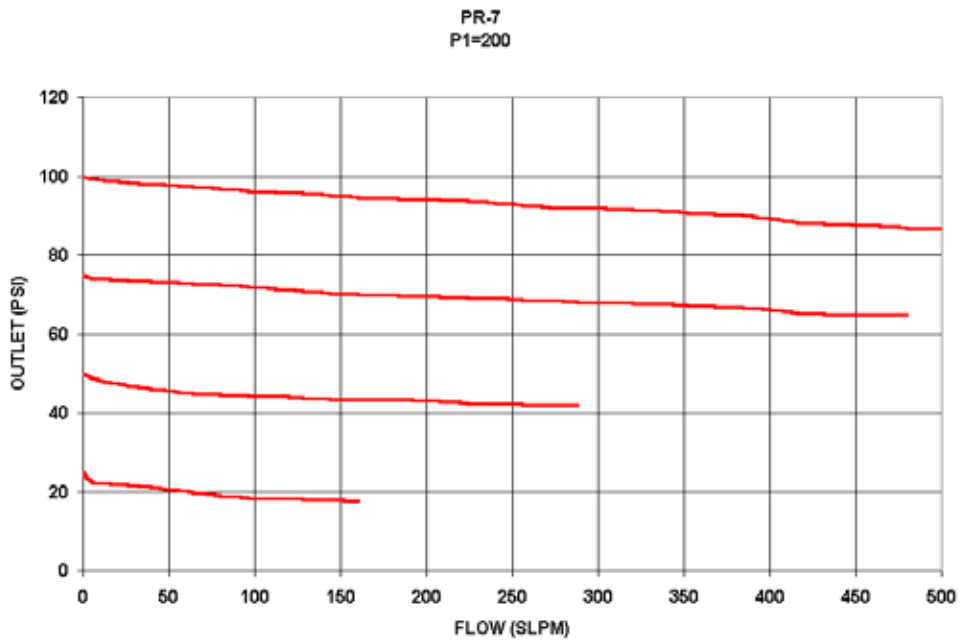

PR-7 Series Pressure Regulator Flow Curves

0-100 CONTROL RANGE

0-200 CONTROL RANGE

0-500 CONTROL RANGE

0-1000 CONTROL RANGE

GO Regulator

405 Centura Court • PO Box 4866 • Spartanburg, SC 29303

Phone (864) 574-7966 • Fax (864) 574-5608