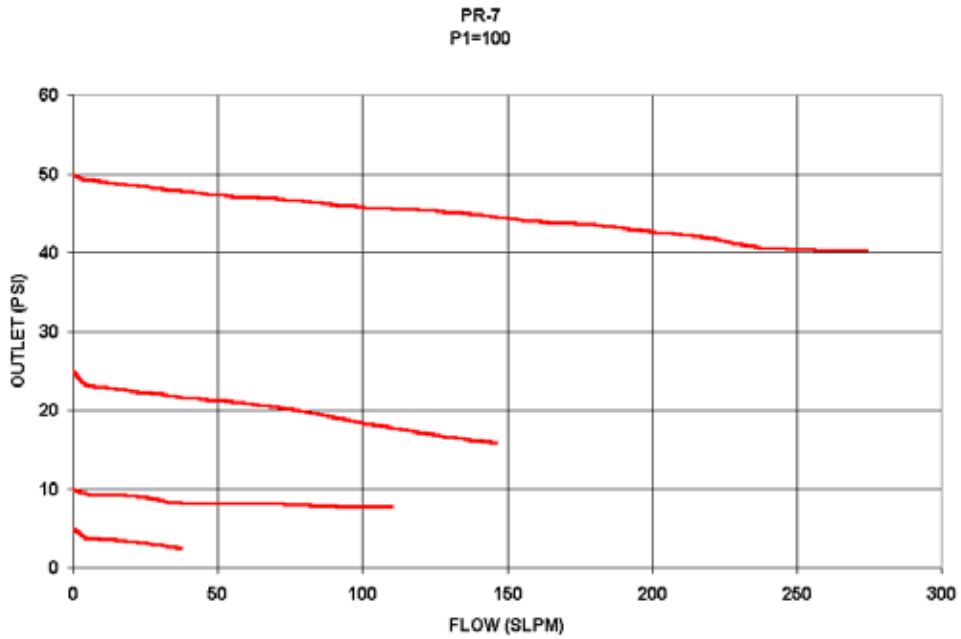

PR-7 Series Pressure Regulator Flow Curves

0-100 CONTROL RANGE

0-200 CONTROL RANGE

0-500 CONTROL RANGE

0-1000 CONTROL RANGE

GO Regulator

405 Centura Court • PO Box 4866 • Spartanburg, SC 29303

Phone (864) 574-7966 • Fax (864) 574-5608