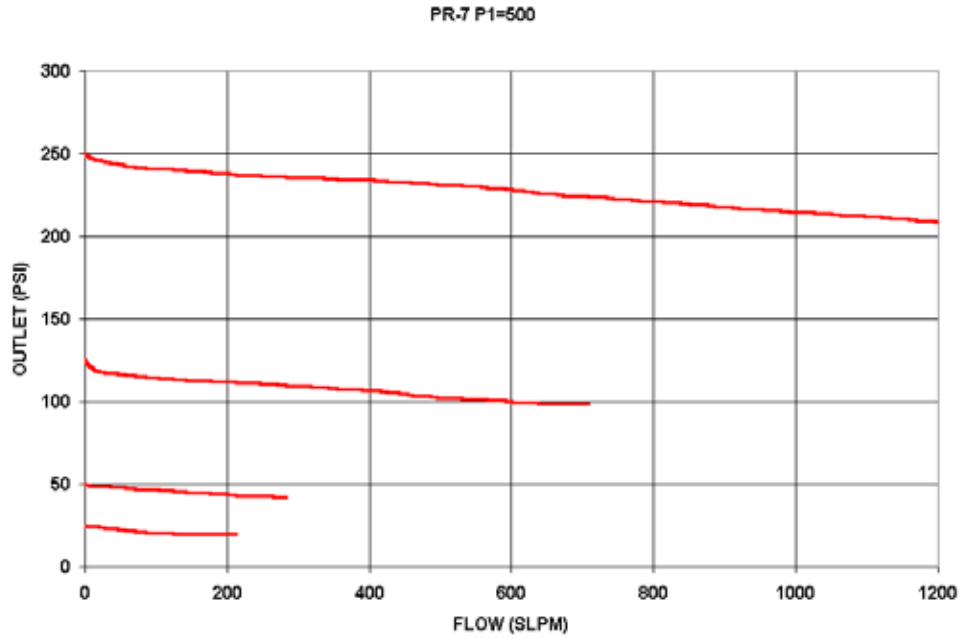

PR-7 Series Pressure Regulator Flow Curves

0-100 CONTROL RANGE

0-200 CONTROL RANGE

0-500 CONTROL RANGE

0-1000 CONTROL RANGE

GO Regulator

405 Centura Court • PO Box 4866 • Spartanburg, SC 29303

Phone (864) 574-7966 • Fax (864) 574-5608