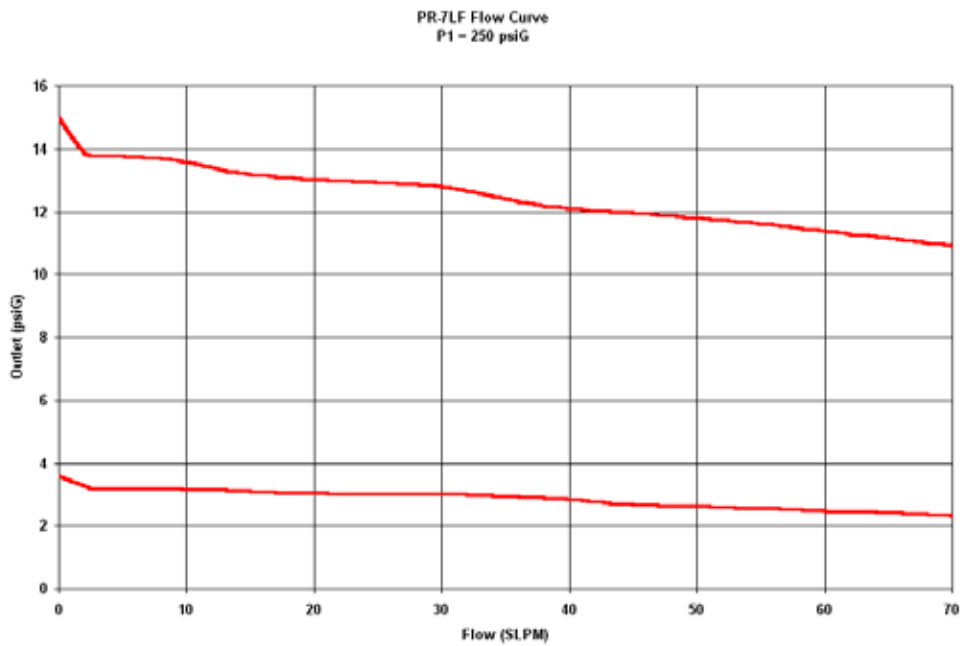

PR-7LF Series Pressure Regulator Flow Curves

0-100 CONTROL RANGE

0-250 CONTROL RANGE

0-500 CONTROL RANGE

0-1000 CONTROL RANGE

0-2000 CONTROL RANGE

0-3500 CONTROL RANGE

GO Regulator