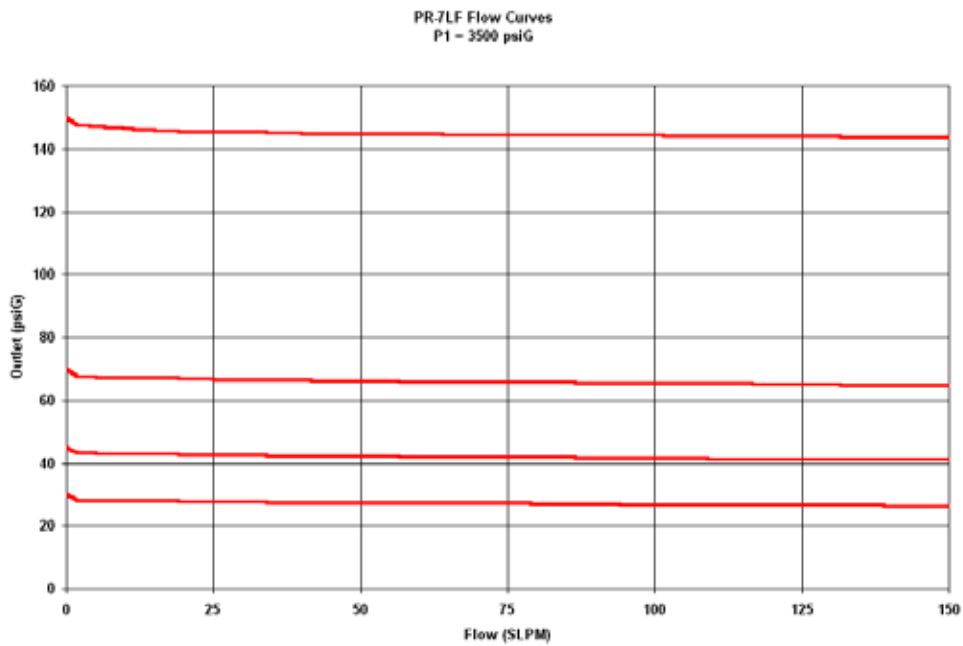

PR-7LF Series Pressure Regulator Flow Curves

0-100 CONTROL RANGE

0-250 CONTROL RANGE

0-500 CONTROL RANGE

0-1000 CONTROL RANGE

0-2000 CONTROL RANGE

0-3500 CONTROL RANGE

GO Regulator