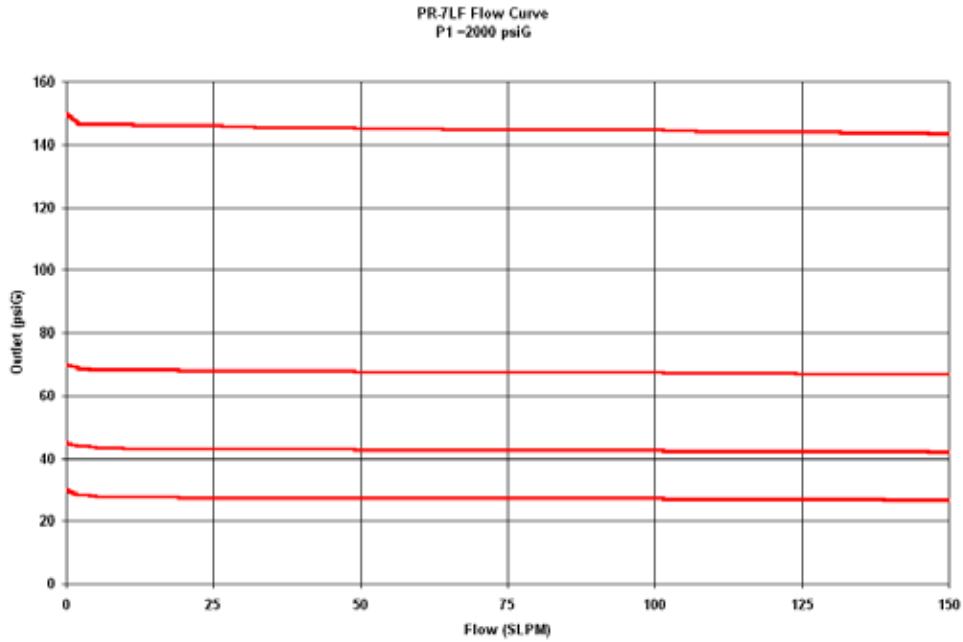

PR-7LF Series Pressure Regulator Flow Curves

0-100 CONTROL RANGE

0-250 CONTROL RANGE

0-500 CONTROL RANGE

0-1000 CONTROL RANGE

0-2000 CONTROL RANGE

0-3500 CONTROL RANGE

GO Regulator