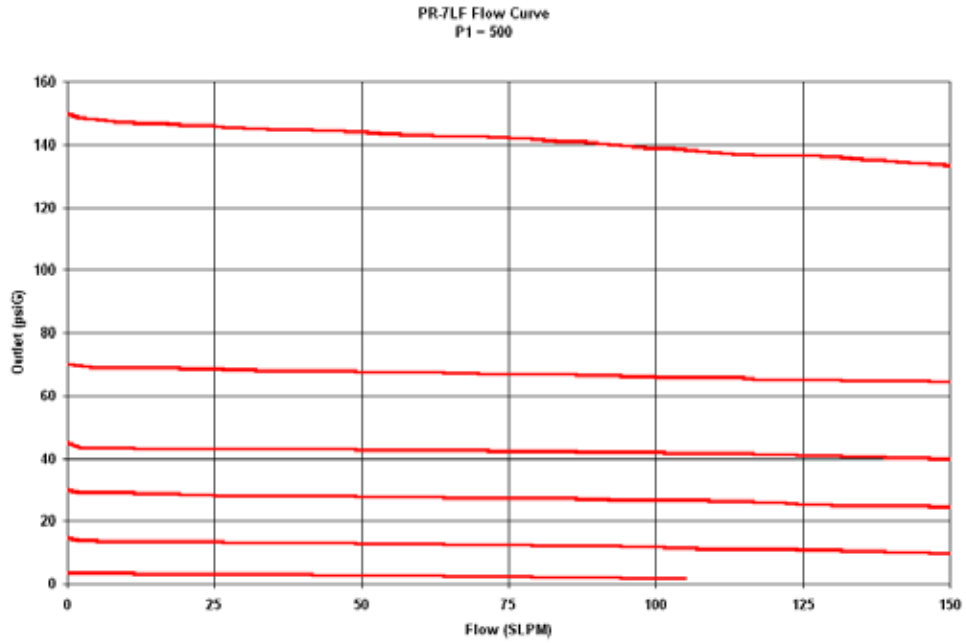

PR-7LF Series Pressure Regulator Flow Curves

0-100 CONTROL RANGE

0-250 CONTROL RANGE

0-500 CONTROL RANGE

0-1000 CONTROL RANGE

0-2000 CONTROL RANGE

0-3500 CONTROL RANGE

GO Regulator