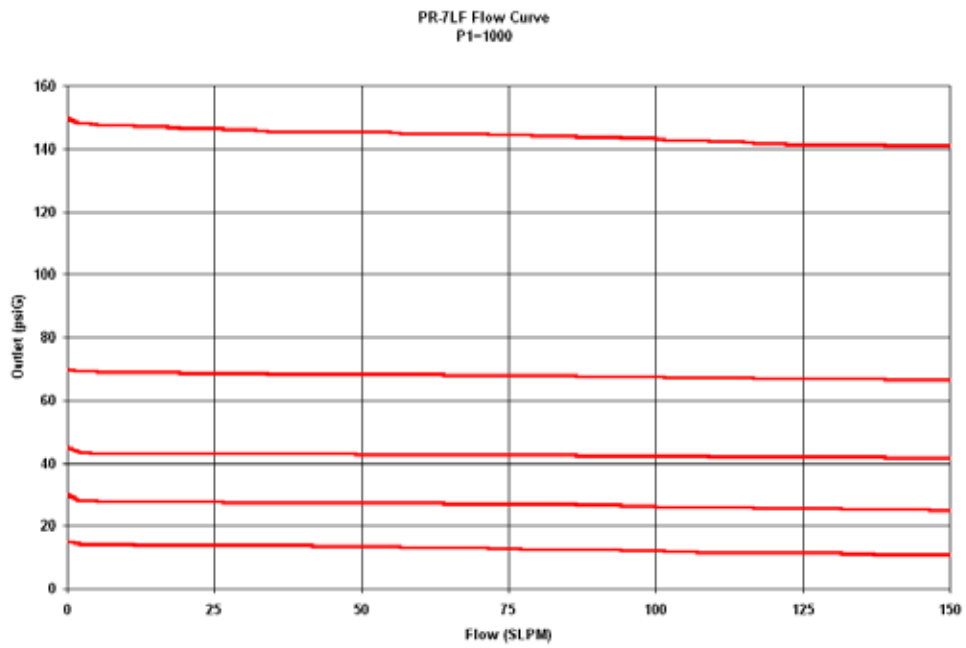

PR-7LF Series Pressure Regulator Flow Curves

0-100 CONTROL RANGE

0-250 CONTROL RANGE

0-500 CONTROL RANGE

0-1000 CONTROL RANGE

0-2000 CONTROL RANGE

0-3500 CONTROL RANGE

GO Regulator