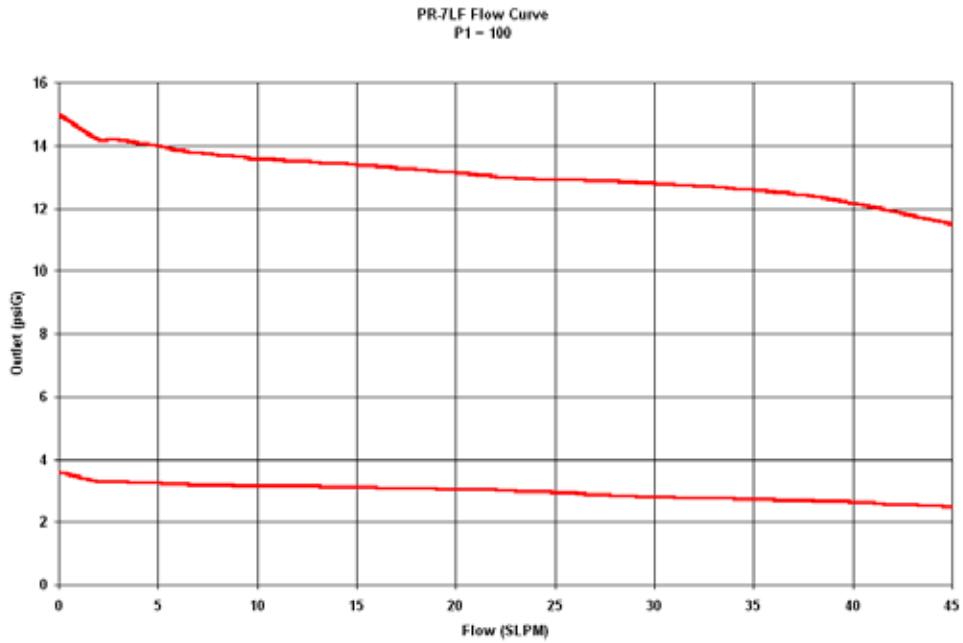

PR-7LF Series Pressure Regulator Flow Curves

0-100 CONTROL RANGE

0-250 CONTROL RANGE

0-500 CONTROL RANGE

0-1000 CONTROL RANGE

0-2000 CONTROL RANGE

0-3500 CONTROL RANGE

GO Regulator