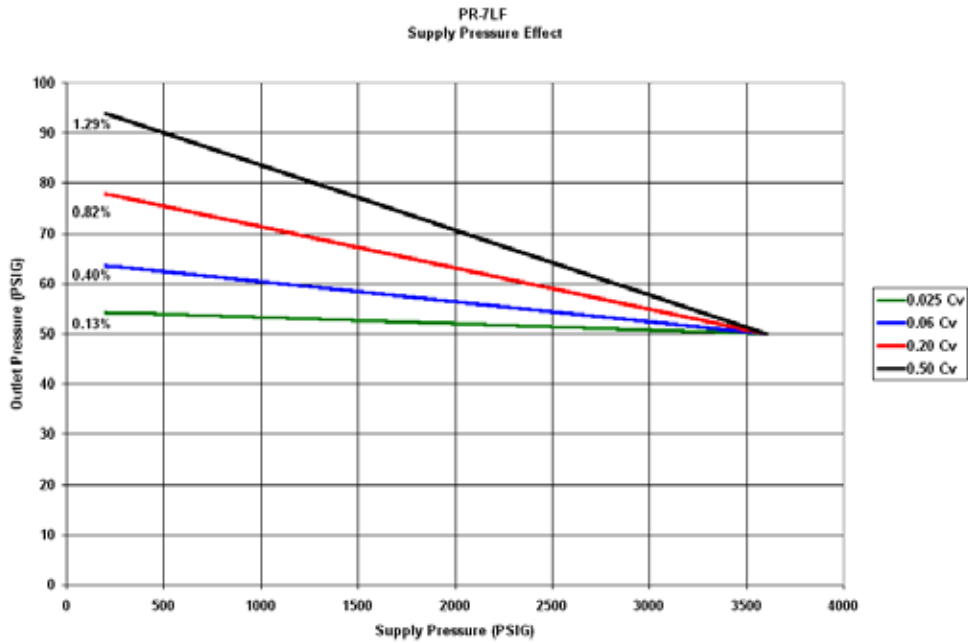

PR-7LF Series Pressure Regulator Supply Pressure Effect

SUPPLY PRESSURE EFFECT

GO Regulator

405 Centura Court • PO Box 4866 • Spartanburg, SC 29303
Phone (864) 574-7966 • Fax (864) 574-5608
www.goreg.com • sales@goreg.com