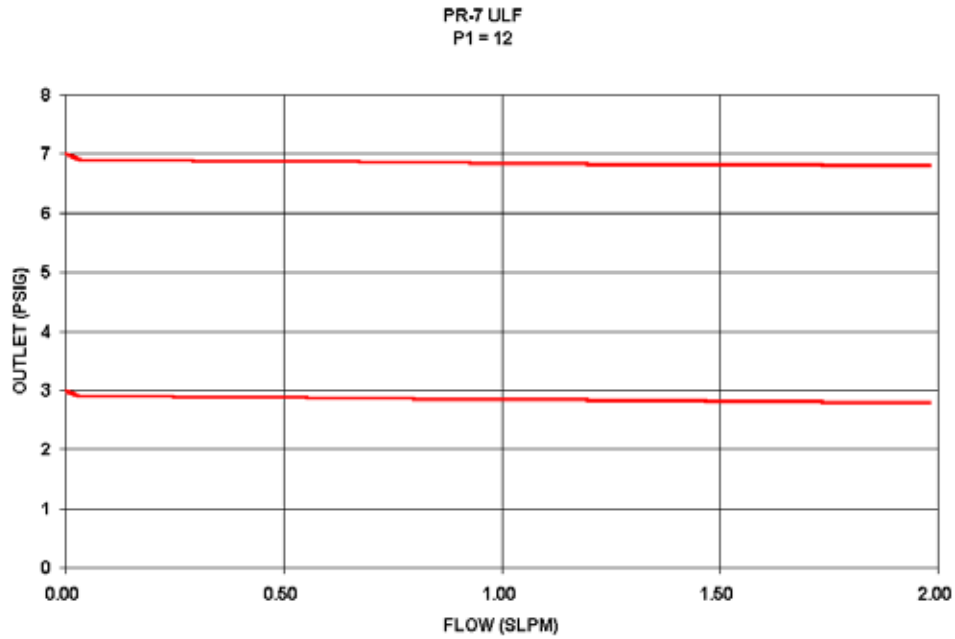

PR-7ULF Series Pressure Regulator Flow Curves

0-12 CONTROL RANGE

0-35 CONTROL RANGE

0-75 CONTROL RANGE

0-125 CONTROL RANGE

0-250 CONTROL RANGE

GO Regulator

405 Centura Court • PO Box 4866 • Spartanburg, SC 29303
Phone (864) 574-7966 • Fax (864) 574-5608
www.goreg.com • sales@goreg.com