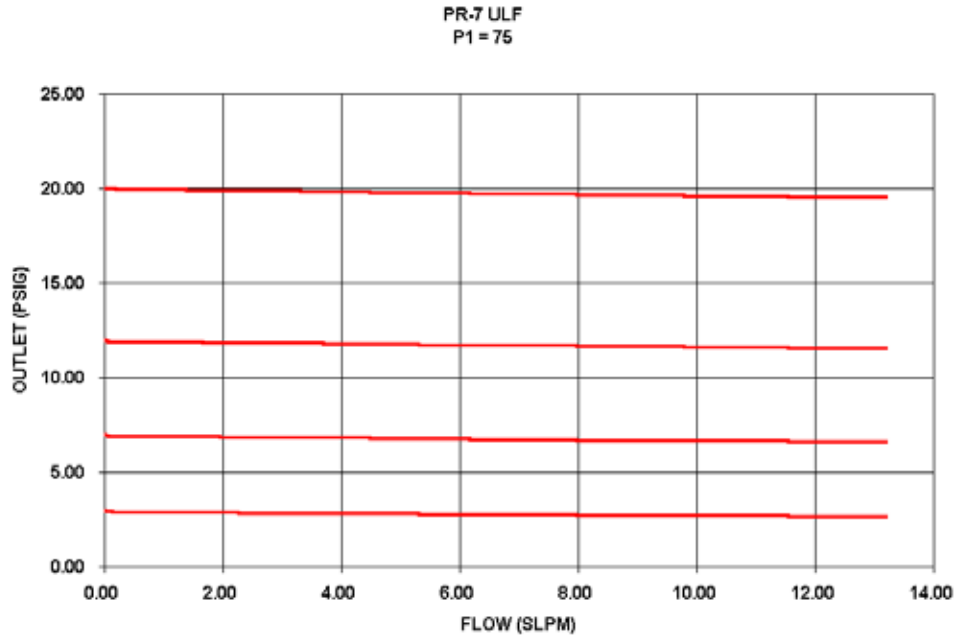

PR-7ULF Series Pressure Regulator Flow Curves

0-12 CONTROL RANGE

0-35 CONTROL RANGE

0-75 CONTROL RANGE

0-125 CONTROL RANGE

0-250 CONTROL RANGE

GO Regulator

405 Centura Court • PO Box 4866 • Spartanburg, SC 29303
Phone (864) 574-7966 • Fax (864) 574-5608
www.goreg.com • sales@goreg.com