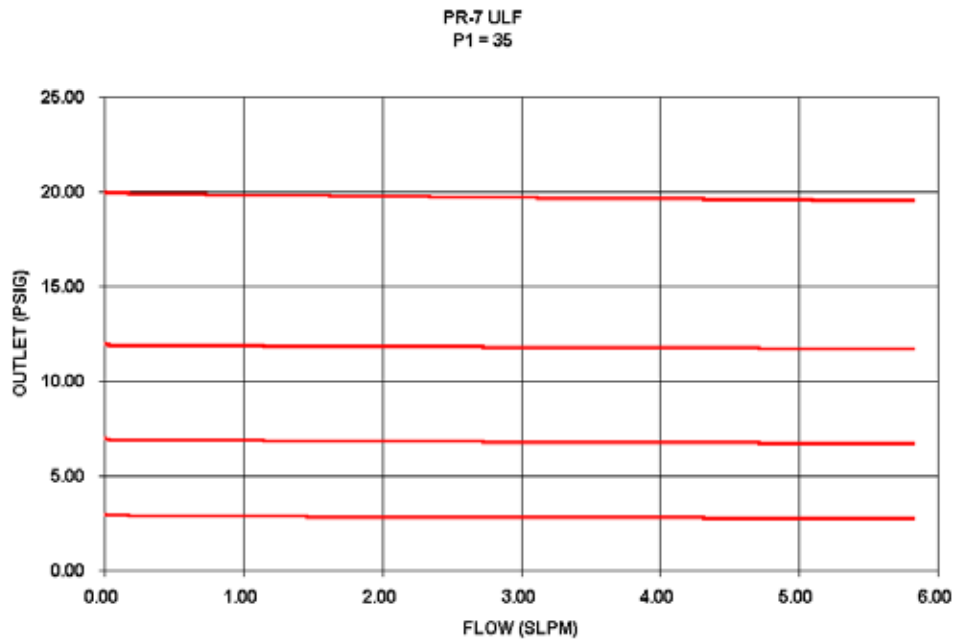

PR-7ULF Series Pressure Regulator Flow Curves

0-12 CONTROL RANGE

0-35 CONTROL RANGE

0-75 CONTROL RANGE

0-125 CONTROL RANGE

0-250 CONTROL RANGE

GO Regulator

405 Centura Court • PO Box 4866 • Spartanburg, SC 29303
Phone (864) 574-7966 • Fax (864) 574-5608
www.goreg.com • sales@goreg.com