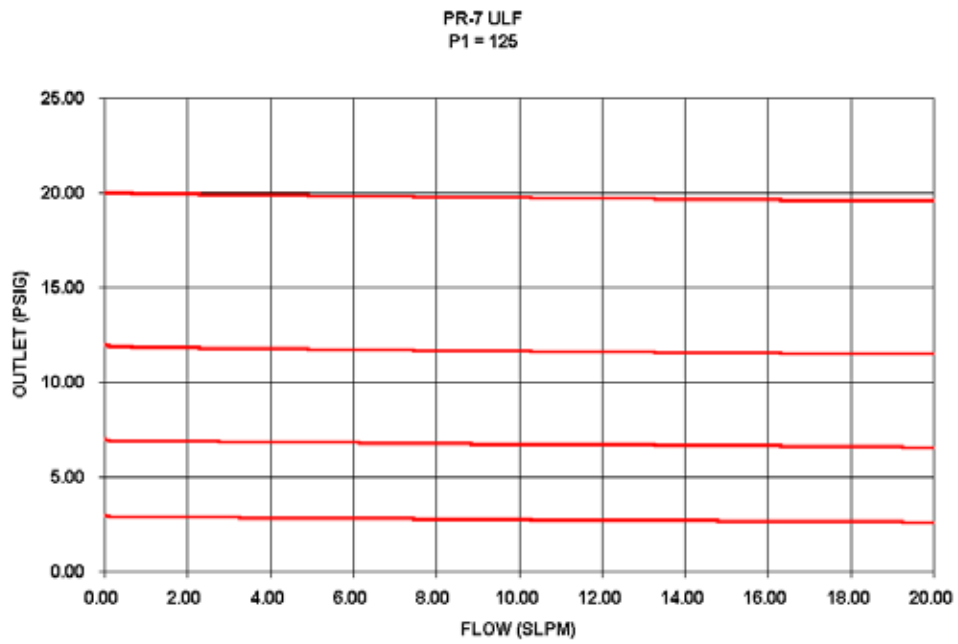

PR-7ULF Series Pressure Regulator Flow Curves

0-12 CONTROL RANGE

0-35 CONTROL RANGE

0-75 CONTROL RANGE

0-125 CONTROL RANGE

0-250 CONTROL RANGE

GO Regulator

405 Centura Court • PO Box 4866 • Spartanburg, SC 29303
Phone (864) 574-7966 • Fax (864) 574-5608
www.goreg.com • sales@goreg.com