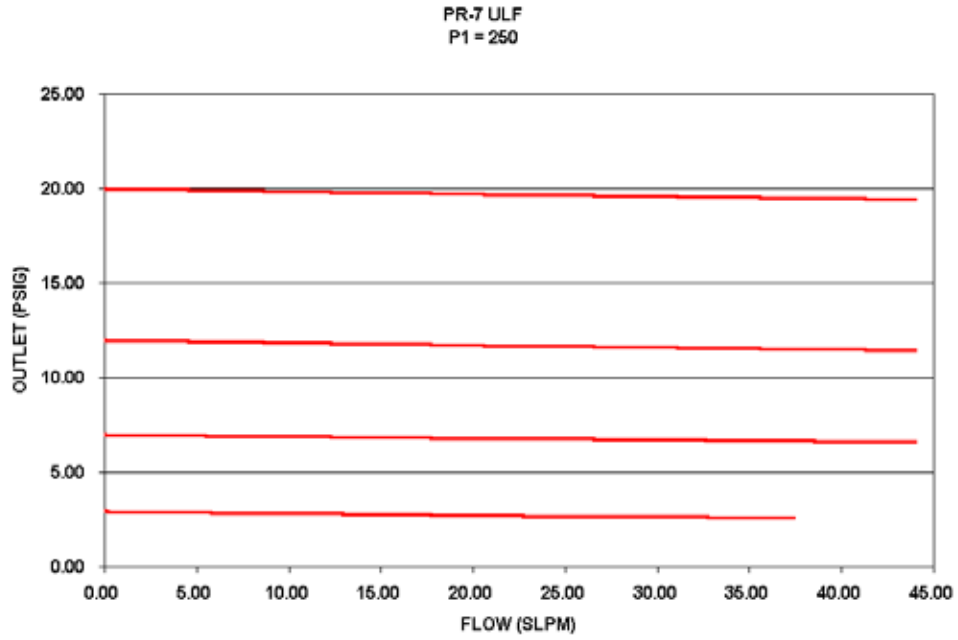

PR-7ULF Series Pressure Regulator Flow Curves

0-12 CONTROL RANGE

0-35 CONTROL RANGE

0-75 CONTROL RANGE

0-125 CONTROL RANGE

0-250 CONTROL RANGE

GO Regulator

405 Centura Court • PO Box 4866 • Spartanburg, SC 29303
Phone (864) 574-7966 • Fax (864) 574-5608
www.goreg.com • sales@goreg.com