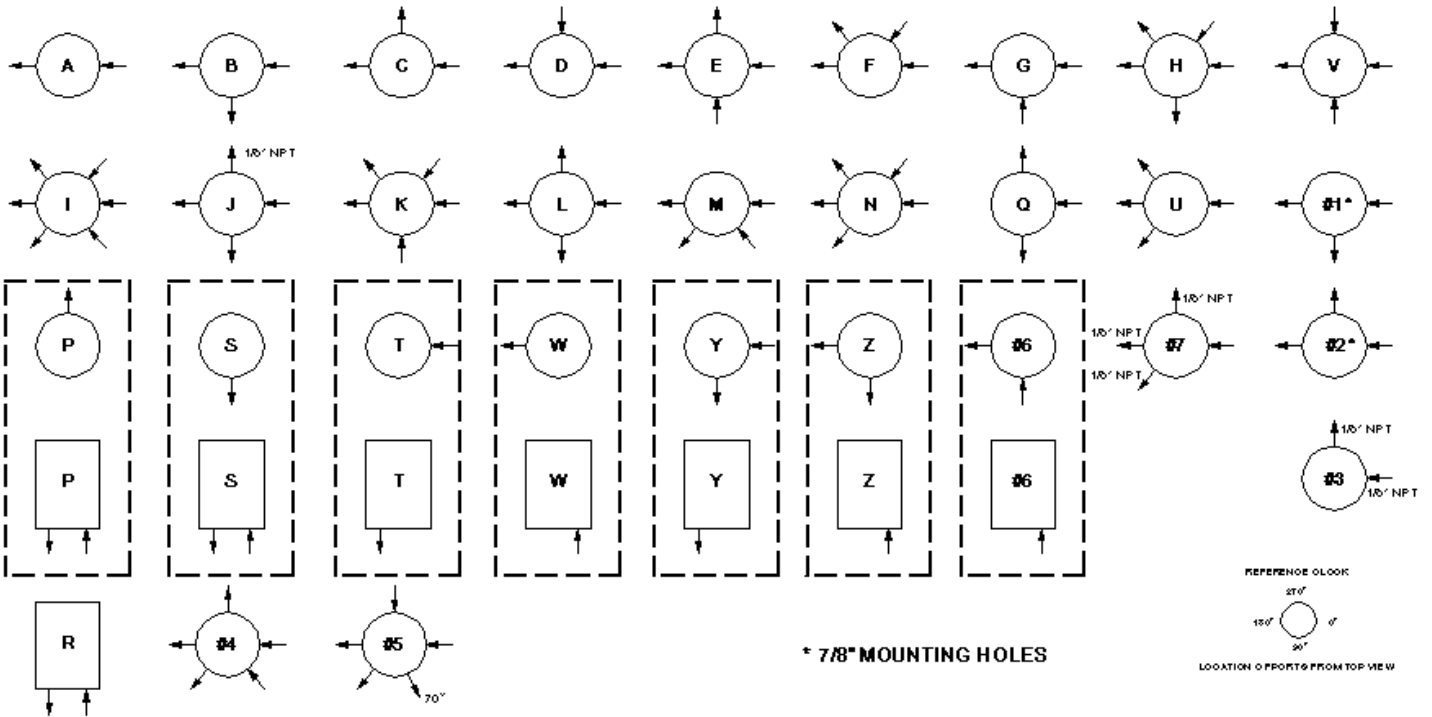

**PR-9 Series Pressure Regulator  
Porting Styles**

SINGLE STAGE  
PRESSURE REDUCING & BACK PRESSURE  
PORTING CONFIGURATIONS

**GO Regulator**

405 Centura Court • PO Box 4866 • Spartanburg, SC 29303

Phone (864) 574-7966 • Fax (864) 574-5608