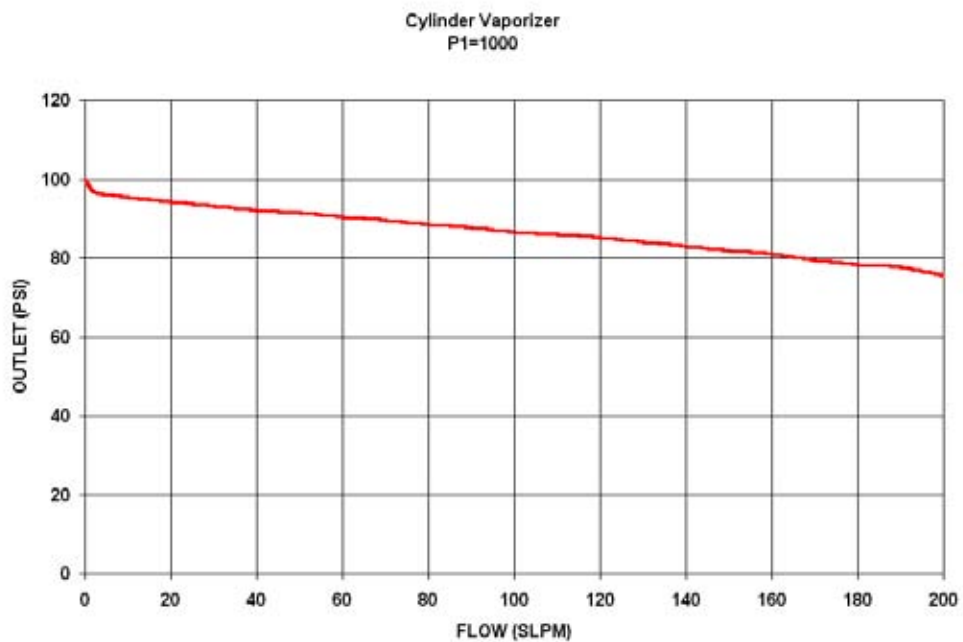

## Cylinder Vaporizer Steam Heated Regulator Flow Curves

0-500 CONTROL RANGE

0-1000 CONTROL RANGE

## 0-2000 CONTROL RANGE

## 0-3500 CONTROL RANGE

---