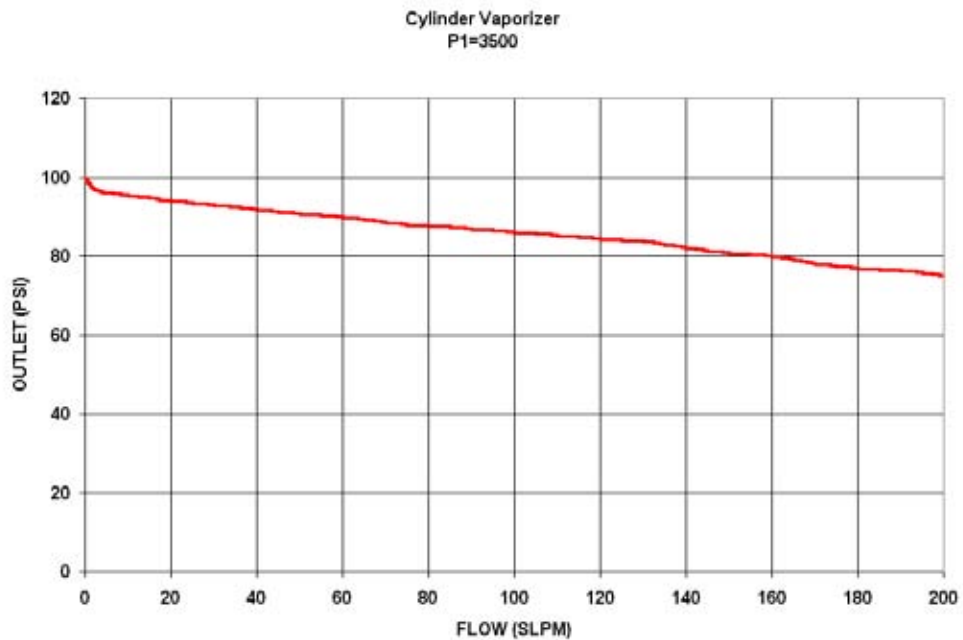

## Cylinder Vaporizer Steam Heated Regulator Flow Curves

0-500 CONTROL RANGE

0-1000 CONTROL RANGE

## 0-2000 CONTROL RANGE

## 0-3500 CONTROL RANGE

---