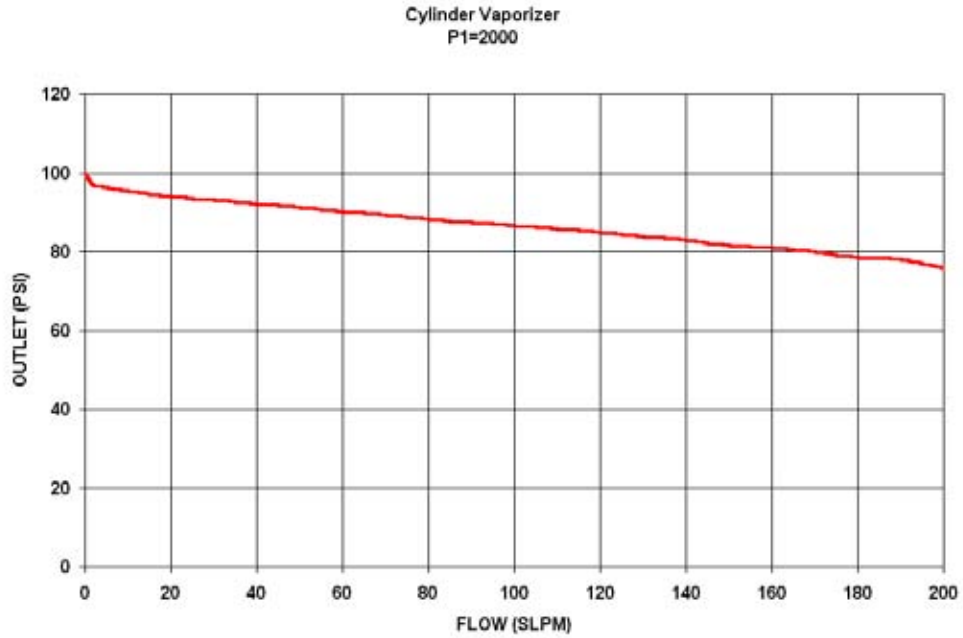

## Cylinder Vaporizer Steam Heated Regulator Flow Curves

0-500 CONTROL RANGE

0-1000 CONTROL RANGE

## 0-2000 CONTROL RANGE

## 0-3500 CONTROL RANGE

---