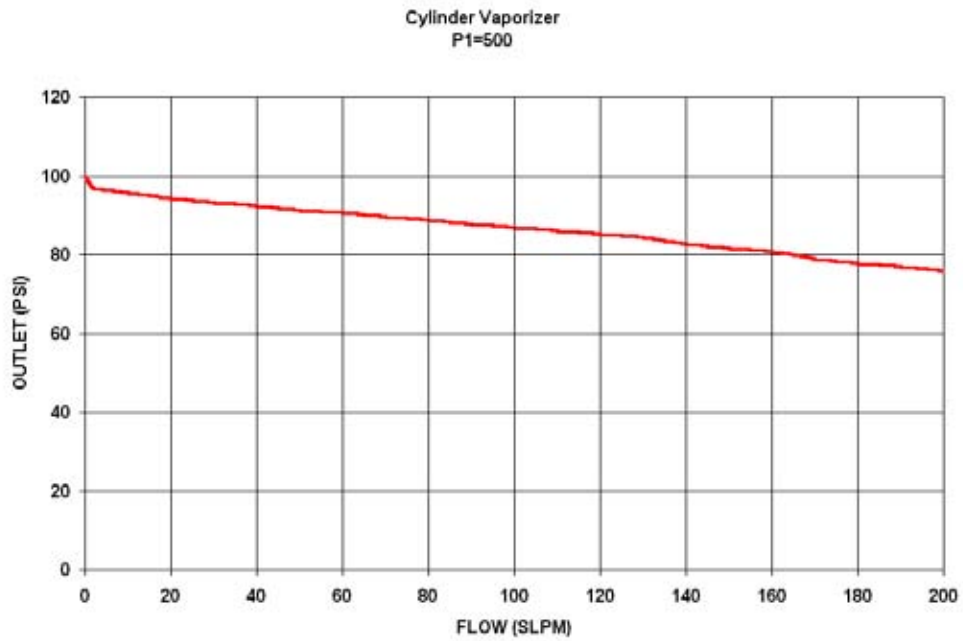

## Cylinder Vaporizer Steam Heated Regulator Flow Curves

0-500 CONTROL RANGE

0-1000 CONTROL RANGE

## 0-2000 CONTROL RANGE

## 0-3500 CONTROL RANGE

---