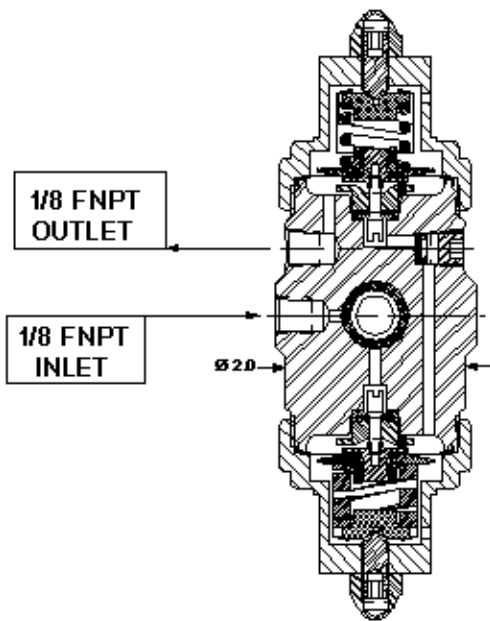

**CV Steam Heated Regulator
Outline & Mounting Dimensions**

Panel mount option requires
1.390" (35.3 mm) minimum
diameter panel cut out

Weight – 4.0 lbs (1.81 kg)

GO Regulator

405 Centura Court • PO Box 4866 • Spartanburg, SC 29303
Phone (864) 574-7966 • Fax (864) 574-5608
www.goreg.com • sales@goreg.com