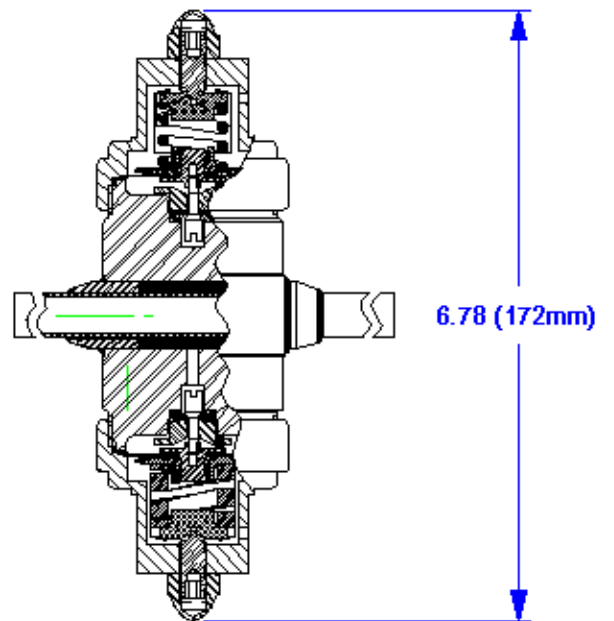

**CV Steam Heated Regulator
Outline & Mounting Dimensions**

Panel mount option requires
1.390" (35.3 mm) minimum
diameter panel cut out

Weight – 4.0 lbs (1.81 kg)

GO Regulator

405 Centura Court • PO Box 4866 • Spartanburg, SC 29303
Phone (864) 574-7966 • Fax (864) 574-5608
www.goreg.com • sales@goreg.com