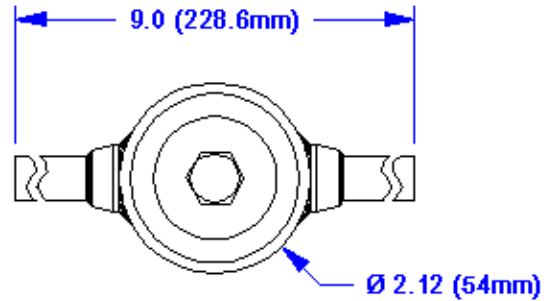

**CV Steam Heated Regulator
Outline & Mounting Dimensions**

Panel mount option requires
1.390" (35.3 mm) minimum
diameter panel cut out

Weight – 4.0 lbs (1.81 kg)

GO Regulator

405 Centura Court • PO Box 4866 • Spartanburg, SC 29303
Phone (864) 574-7966 • Fax (864) 574-5608
www.goreg.com • sales@goreg.com