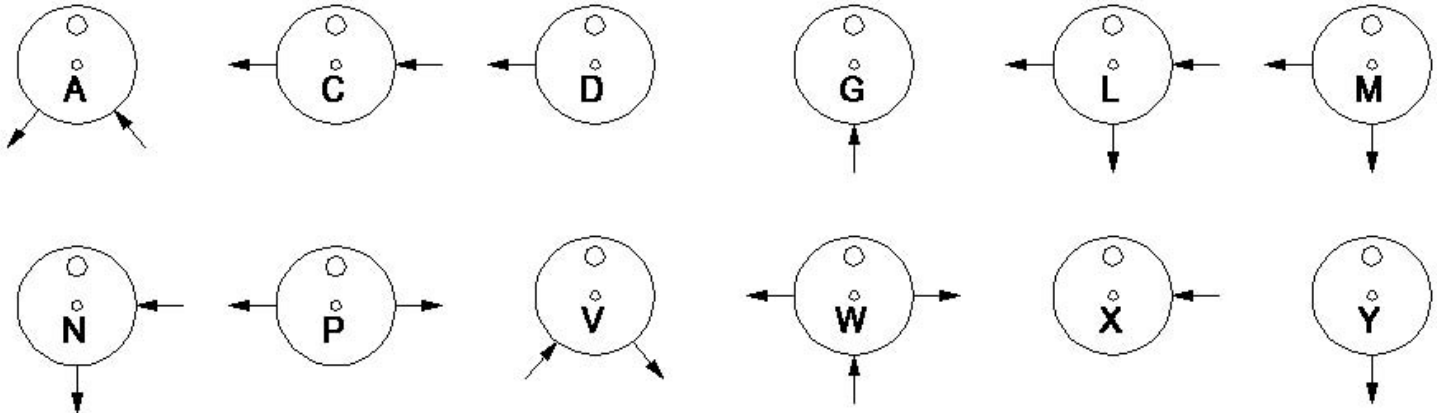

**HPR-2 Electrically Heated Vaporizing Regulator
Body Porting Styles**

REFERENCE CLOCK
ALL BODIES HAVE INLET AND
OUTLET PORTS AT BOTTOM,
AS SHOWN.

ARROW POINTING TOWARD BODY IS INLET
ARROW POINTING AWAY FROM BODY IS OUTLET

**HPR-2 REGULATOR BODY,
PORTING CONFIGURATIONS**