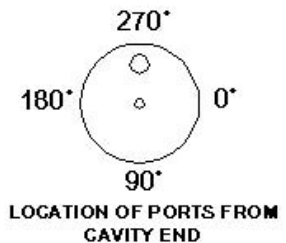

**HPR-2 Electrically Heated Vaporizing Regulator
Body Porting Styles**

REFERENCE CLOCK
ALL BODIES HAVE INLET AND
OUTLET PORTS AT BOTTOM,
AS SHOWN.

ARROW POINTING TOWARD BODY IS INLET
ARROW POINTING AWAY FROM BODY IS OUTLET