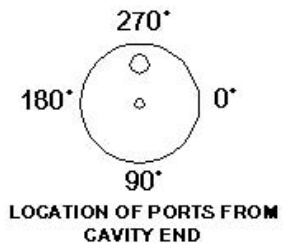

**HPR-2XW Steam Heated Vaporizing Regulator  
Body Porting Styles**

REFERENCE CLOCK  
ALL BODIES HAVE INLET AND  
OUTLET PORTS AT BOTTOM,  
AS SHOWN.

ARROW POINTING TOWARD BODY IS INLET  
ARROW POINTING AWAY FROM BODY IS OUTLET