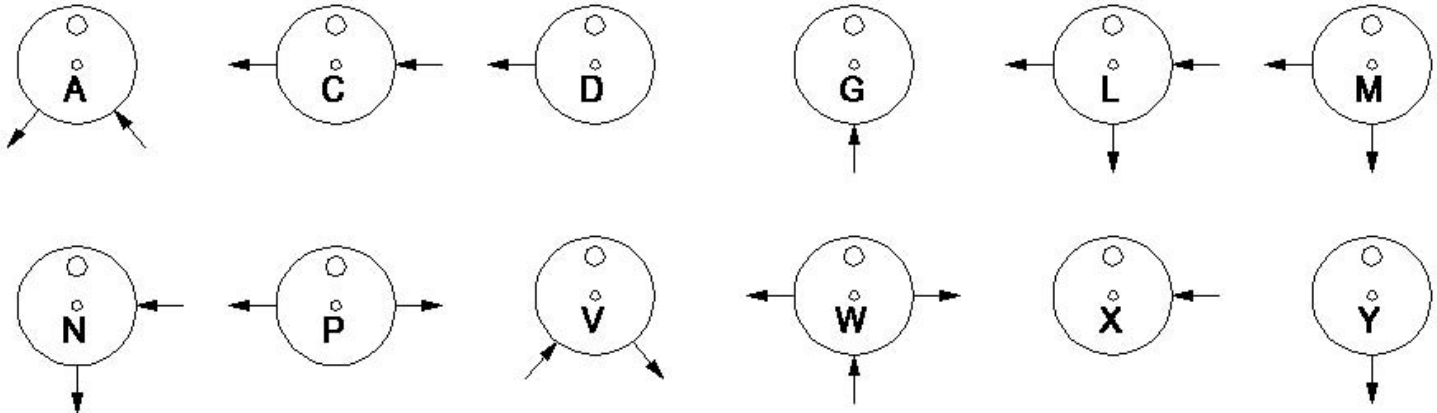

**HPR-2XW Steam Heated Vaporizing Regulator  
Body Porting Styles**

REFERENCE CLOCK  
ALL BODIES HAVE INLET AND  
OUTLET PORTS AT BOTTOM,  
AS SHOWN.

ARROW POINTING TOWARD BODY IS INLET  
ARROW POINTING AWAY FROM BODY IS OUTLET

**HPR-2 REGULATOR BODY,  
PORTING CONFIGURATIONS**