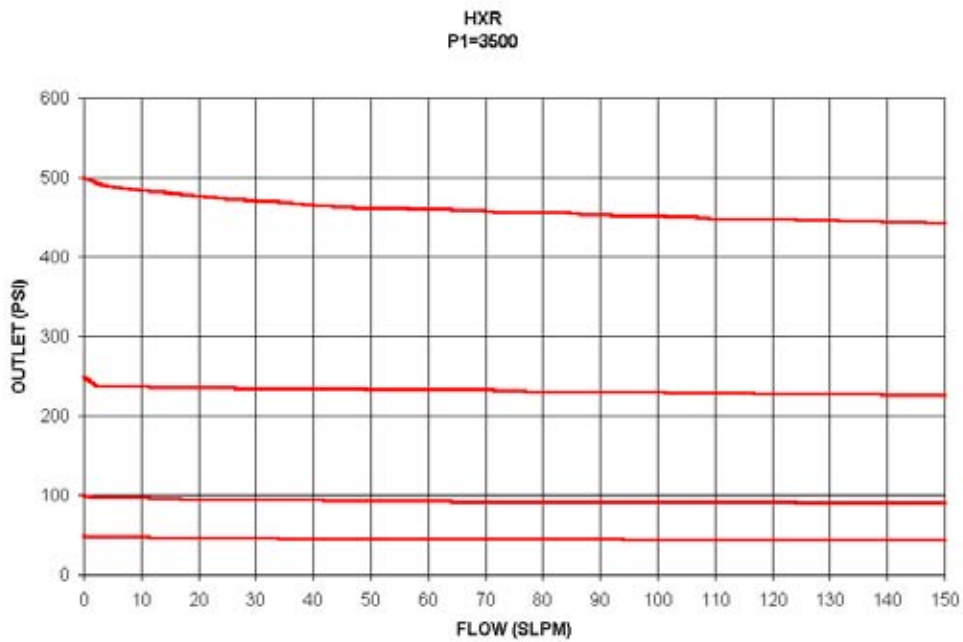

HXR Insitu Temperature Compensating Regulator Flow Curves

0-500 CONTROL RANGE

0-1000 CONTROL RANGE

0-2000 CONTROL RANGE

0-3500 CONTROL RANGE

GO Regulator

405 Centura Court • PO Box 4866 • Spartanburg, SC 29303