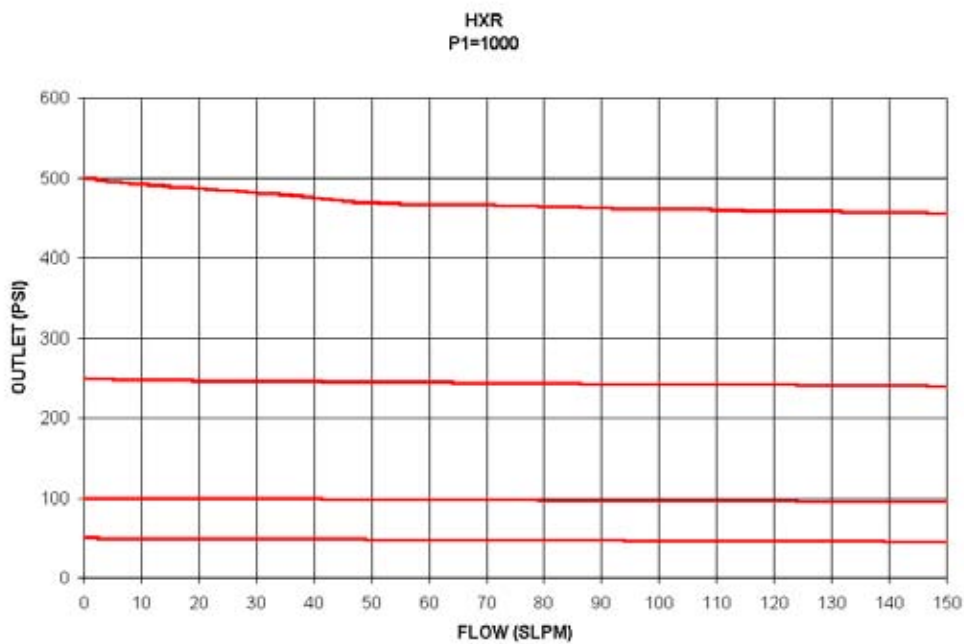

HXR Insitu Temperature Compensating Regulator Flow Curves

0-500 CONTROL RANGE

0-1000 CONTROL RANGE

0-2000 CONTROL RANGE

0-3500 CONTROL RANGE

GO Regulator

405 Centura Court • PO Box 4866 • Spartanburg, SC 29303