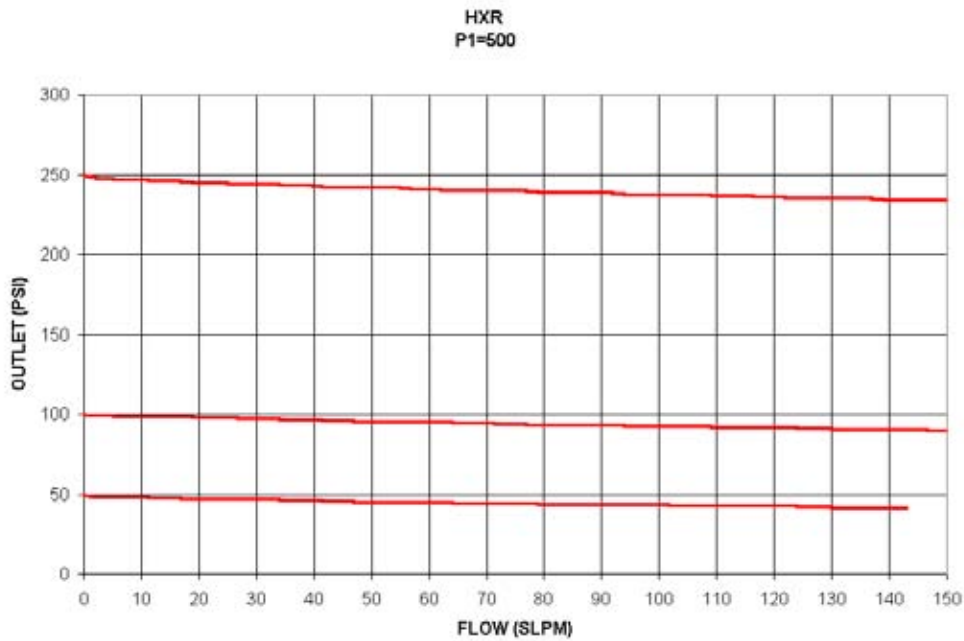

HXR Insitu Temperature Compensating Regulator Flow Curves

0-500 CONTROL RANGE

0-1000 CONTROL RANGE

0-2000 CONTROL RANGE

0-3500 CONTROL RANGE

GO Regulator

405 Centura Court • PO Box 4866 • Spartanburg, SC 29303