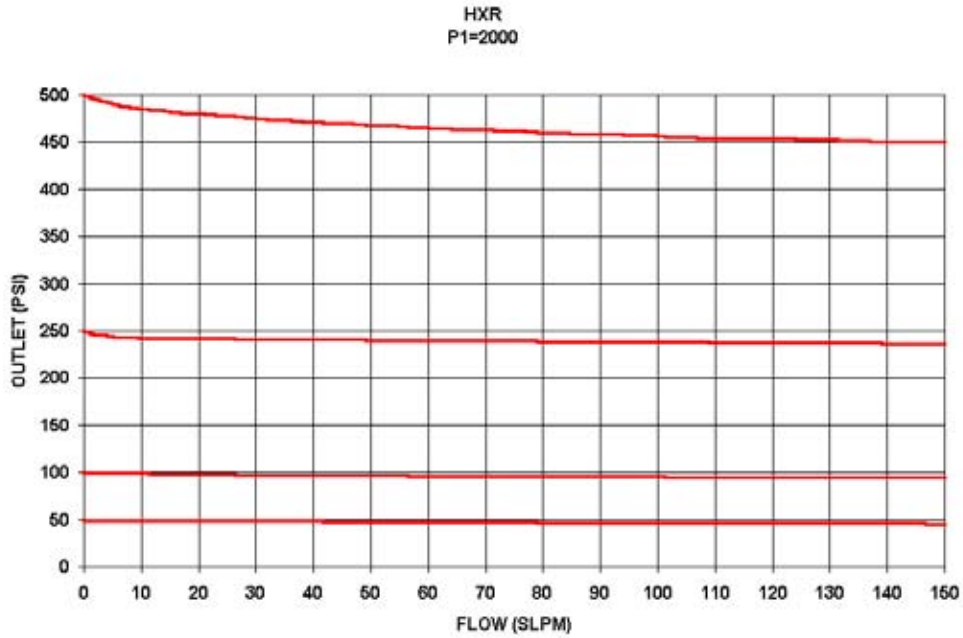

HXR Insitu Temperature Compensating Regulator Flow Curves

0-500 CONTROL RANGE

0-1000 CONTROL RANGE

0-2000 CONTROL RANGE

0-3500 CONTROL RANGE

GO Regulator

405 Centura Court • PO Box 4866 • Spartanburg, SC 29303