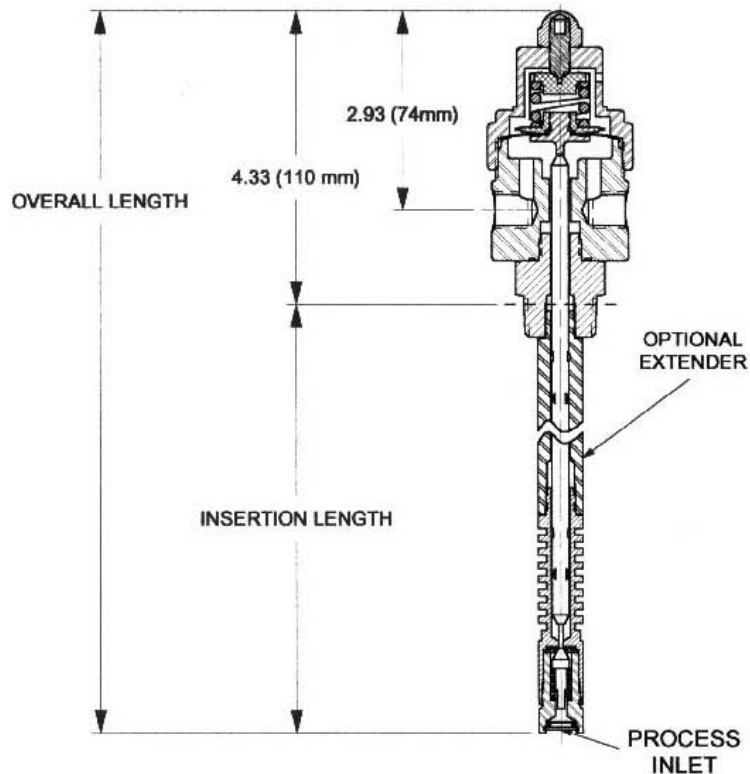

HXR Insitu Temperature Compensating Regulator Outline & Mounting Dimensions

LENGTHS WITH EXTENSIONS		
EXTENSION	INSERTION LENGTH	OVERALL LENGTH
NONE	3.7 (94mm)	8.1 (206mm)
SHORT	8.0 (203mm)	12.4 (315mm)
LONG	11.0 (279mm)	15.4 (391mm)