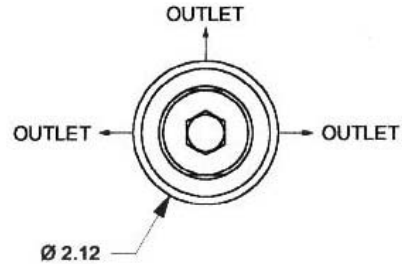

HXR Insitu Temperature Compensating Regulator Outline & Mounting Dimensions

LENGTHS WITH EXTENSIONS		
EXTENSION	INSERTION LENGTH	OVERALL LENGTH
NONE	3.7 (94mm)	8.1 (206mm)
SHORT	8.0 (203mm)	12.4 (315mm)
LONG	11.0 (279mm)	15.4 (391mm)