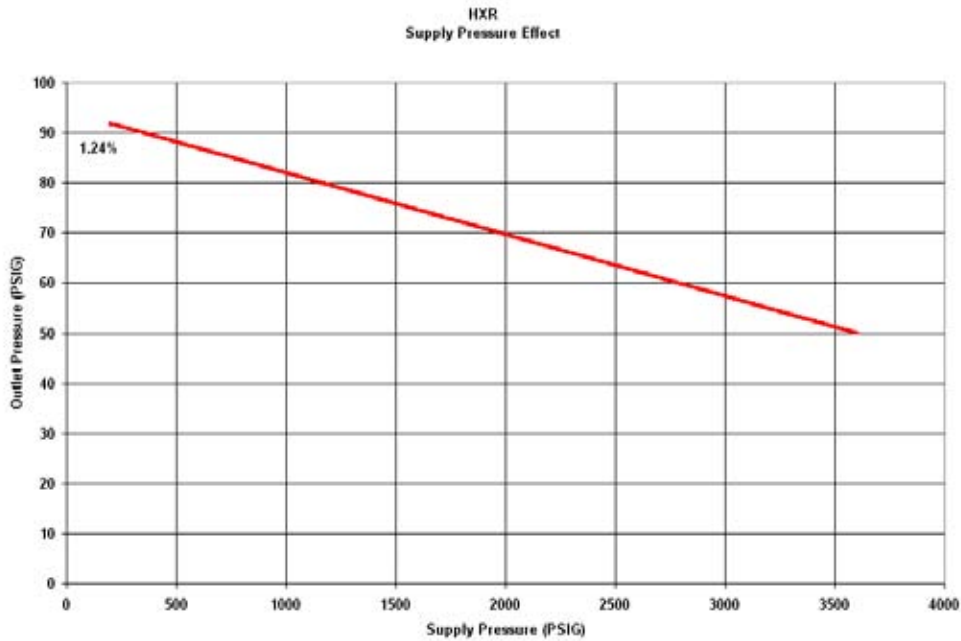

***HXR Insitu Temperature Compensating Regulator
Supply Pressure Effect***

SUPPLY PRESSURE EFFECT

GO Regulator

405 Centura Court • PO Box 4866 • Spartanburg, SC 29303
Phone (864) 574-7966 • Fax (864) 574-5608
www.goreg.com • sales@goreg.com