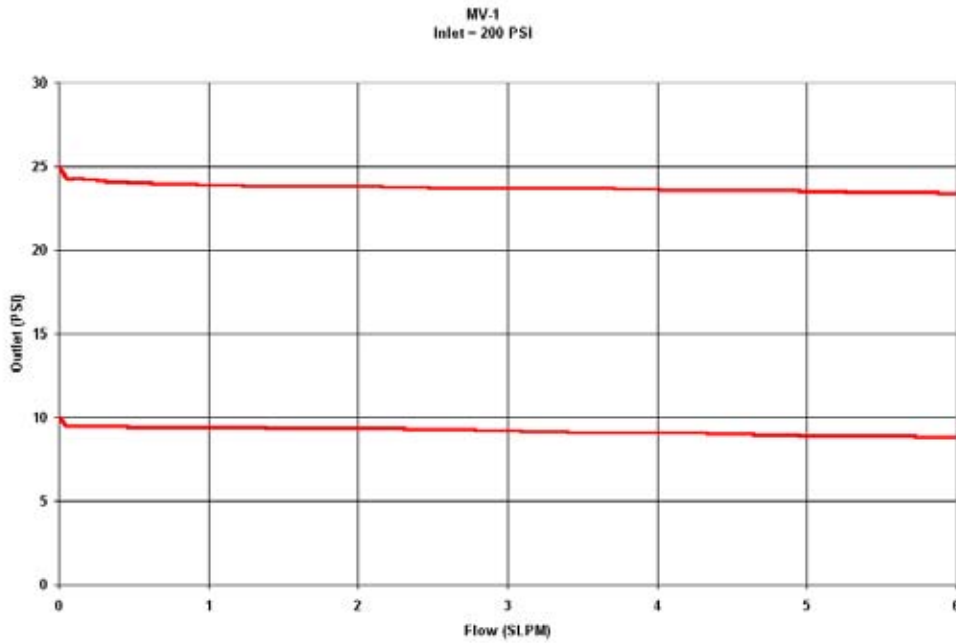

MV-1 Miniature Vaporizing Regulators Flow Curves

0-200 CONTROL RANGE

0-400 CONTROL RANGE

0-800 CONTROL RANGE

GO Regulator

405 Centura Court • PO Box 4866 • Spartanburg, SC 29303

Phone (864) 574-7966 • Fax (864) 574-5608