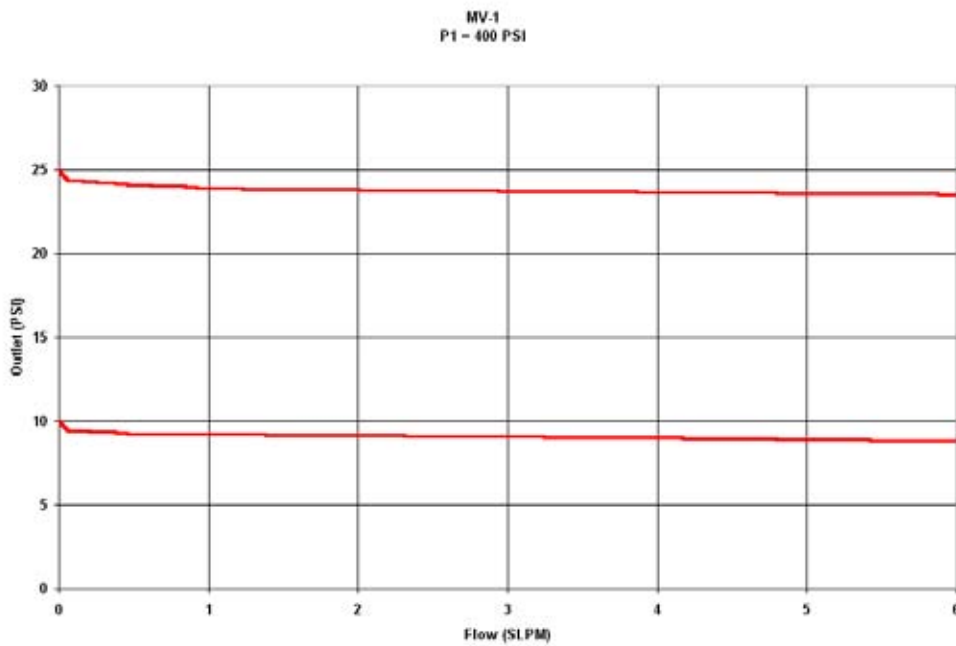

MV-1 Miniature Vaporizing Regulators Flow Curves

0-200 CONTROL RANGE

0-400 CONTROL RANGE

0-800 CONTROL RANGE

GO Regulator

405 Centura Court • PO Box 4866 • Spartanburg, SC 29303

Phone (864) 574-7966 • Fax (864) 574-5608