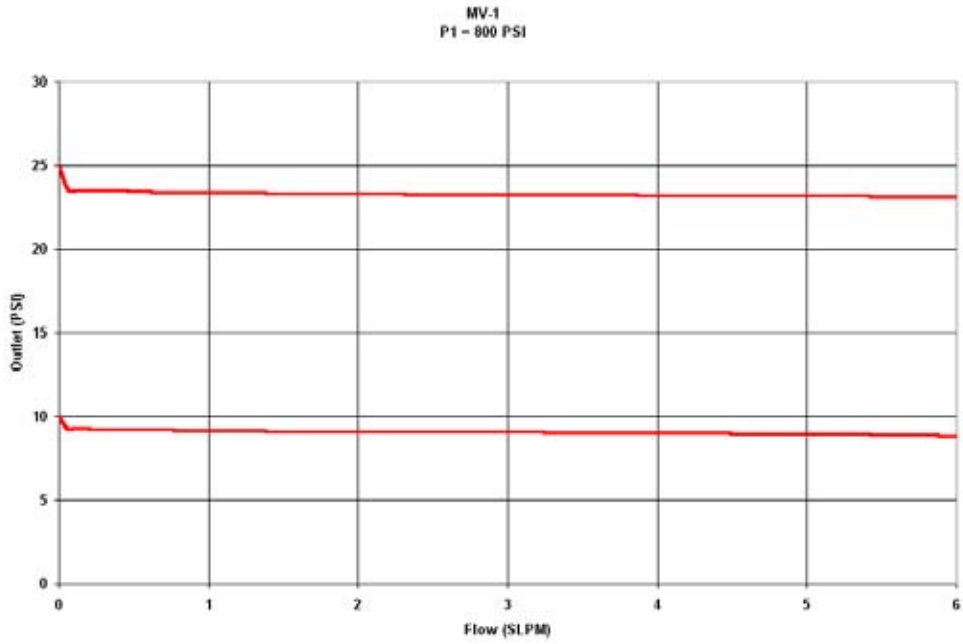

MV-1 Miniature Vaporizing Regulators Flow Curves

0-200 CONTROL RANGE

0-400 CONTROL RANGE

0-800 CONTROL RANGE

GO Regulator

405 Centura Court • PO Box 4866 • Spartanburg, SC 29303

Phone (864) 574-7966 • Fax (864) 574-5608